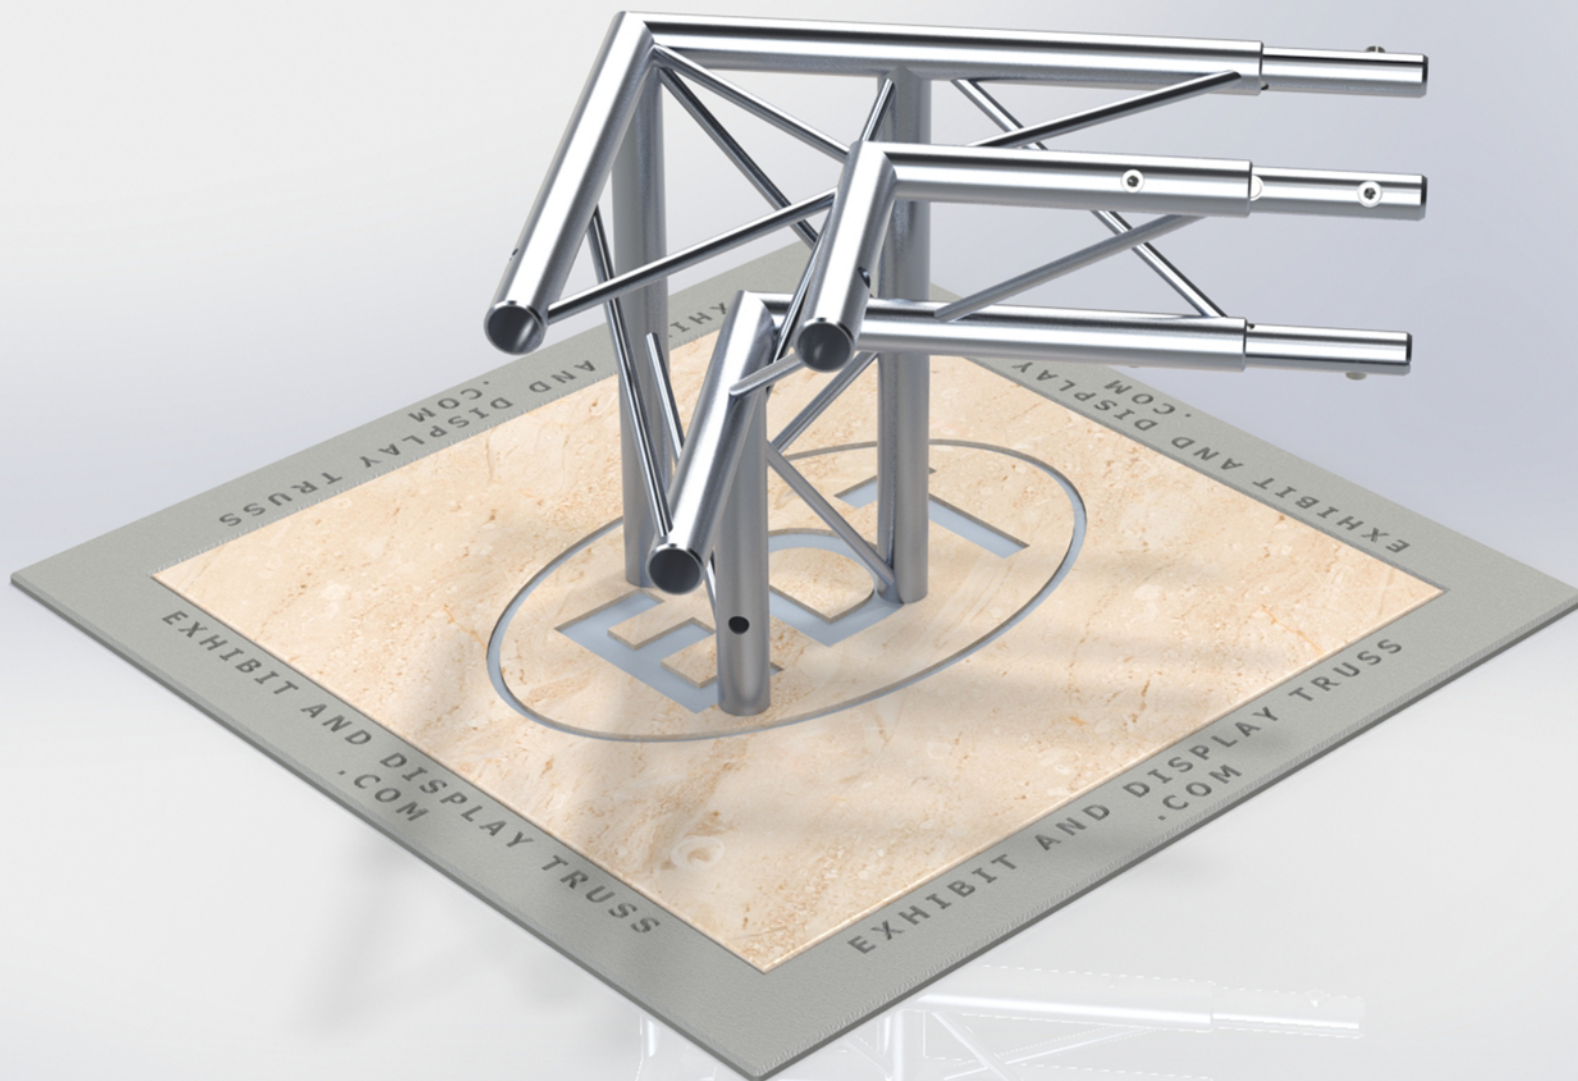

# PART: EDT6-T3W90R

6" Wide Aluminum Truss. 1" Chords with 5/16" Webs

©2015 EXHIBIT AND DISPLAY TRUSS.COM

Toll Free: 855-323-4866  
Email: [info@exhibitanddisplaytruss.com](mailto:info@exhibitanddisplaytruss.com)