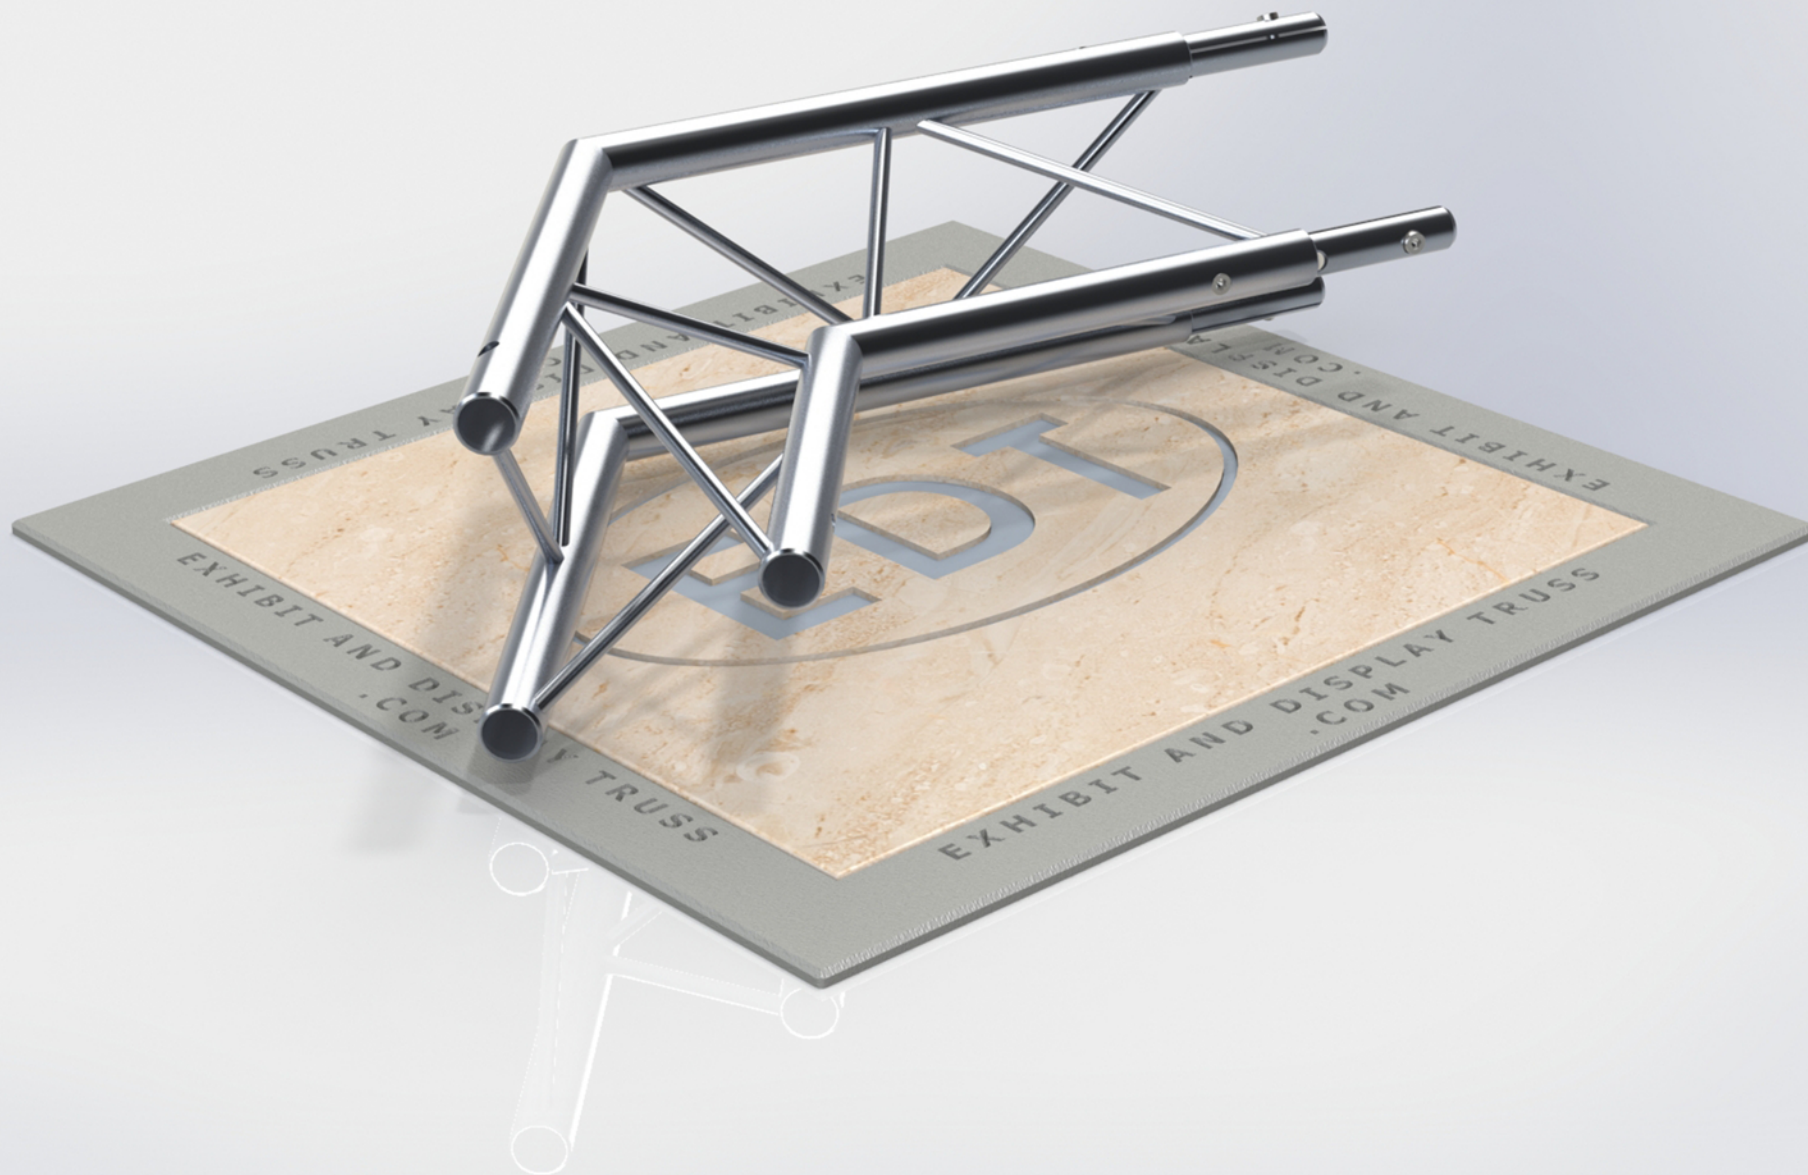

PART: EDT6-T2W120A

6" Wide Aluminum Truss. 1" Chords with 5/16" Webs

©2015 EXHIBIT AND DISPLAY TRUSS.COM

Toll Free: 855-323-4866
Email: info@exhibitanddisplaytruss.com

ExhibitAndDisplayTruss.com