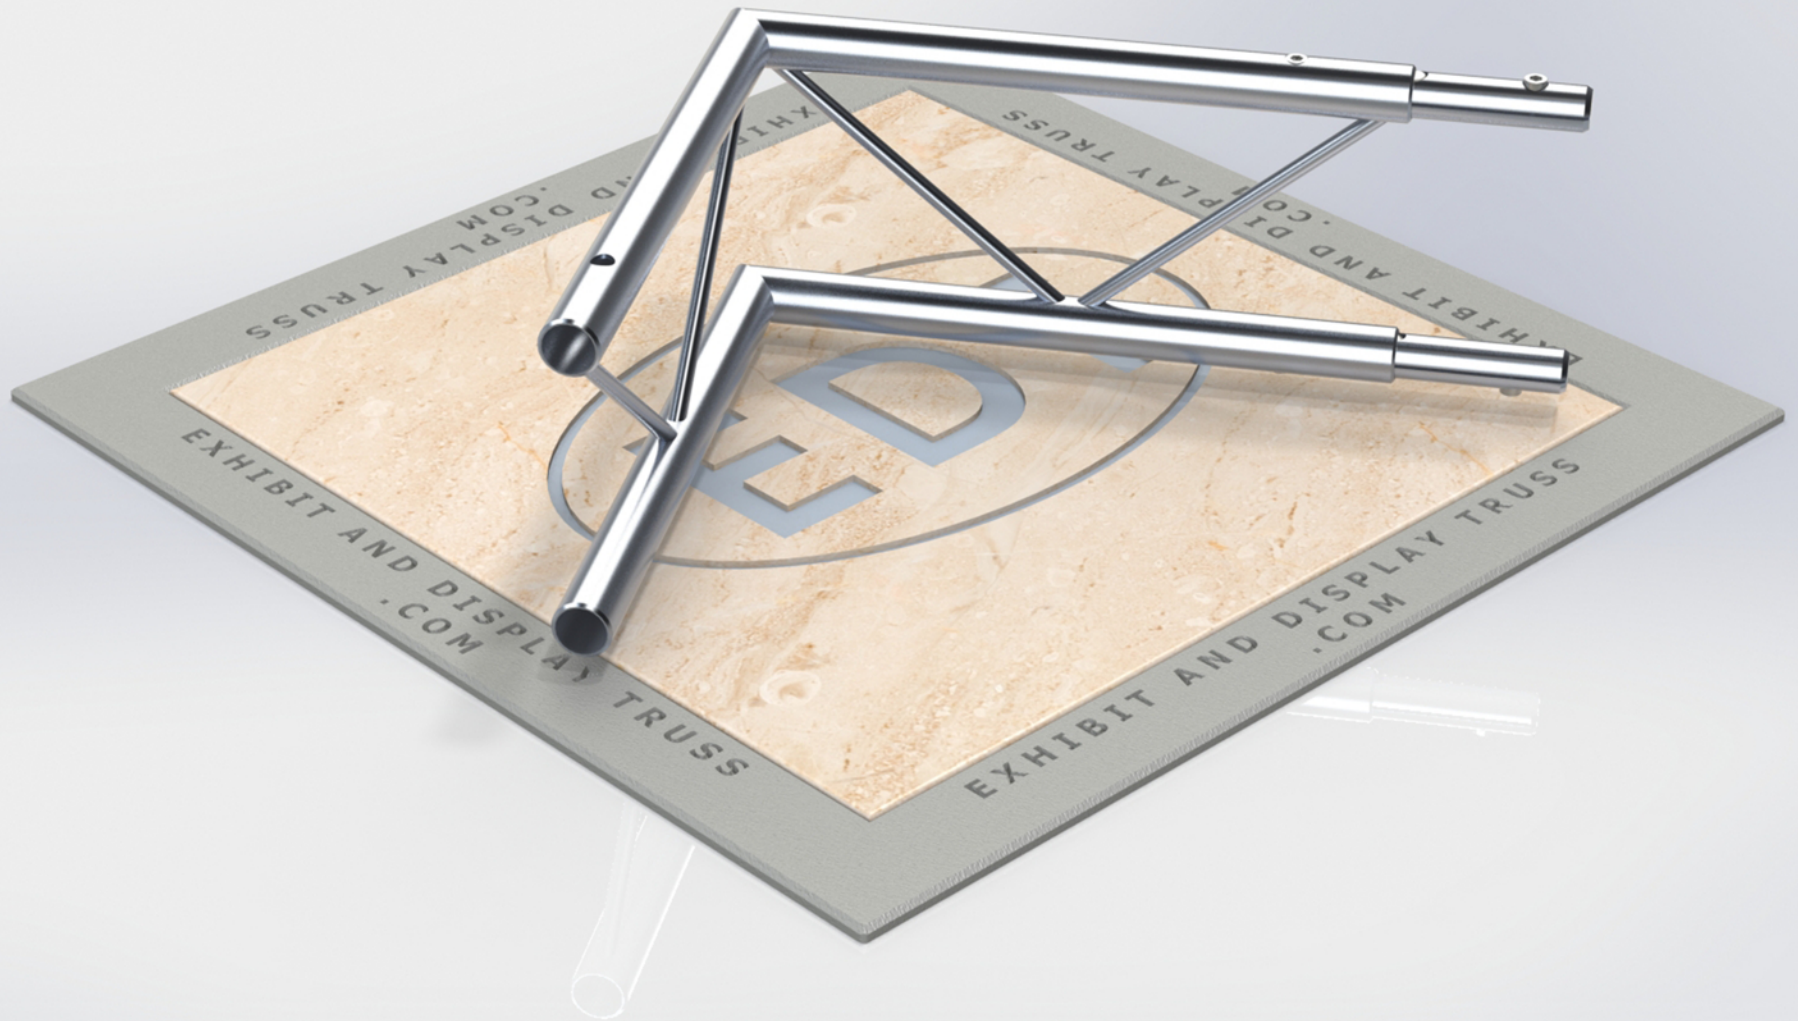

# PART: EDT6-L2W90V

6" Wide Aluminum Truss. 1" Chords with 5/16" Webs

©2015 EXHIBIT AND DISPLAY TRUSS.COM

Toll Free: 855-323-4866  
Email: [info@exhibitanddisplaytruss.com](mailto:info@exhibitanddisplaytruss.com)