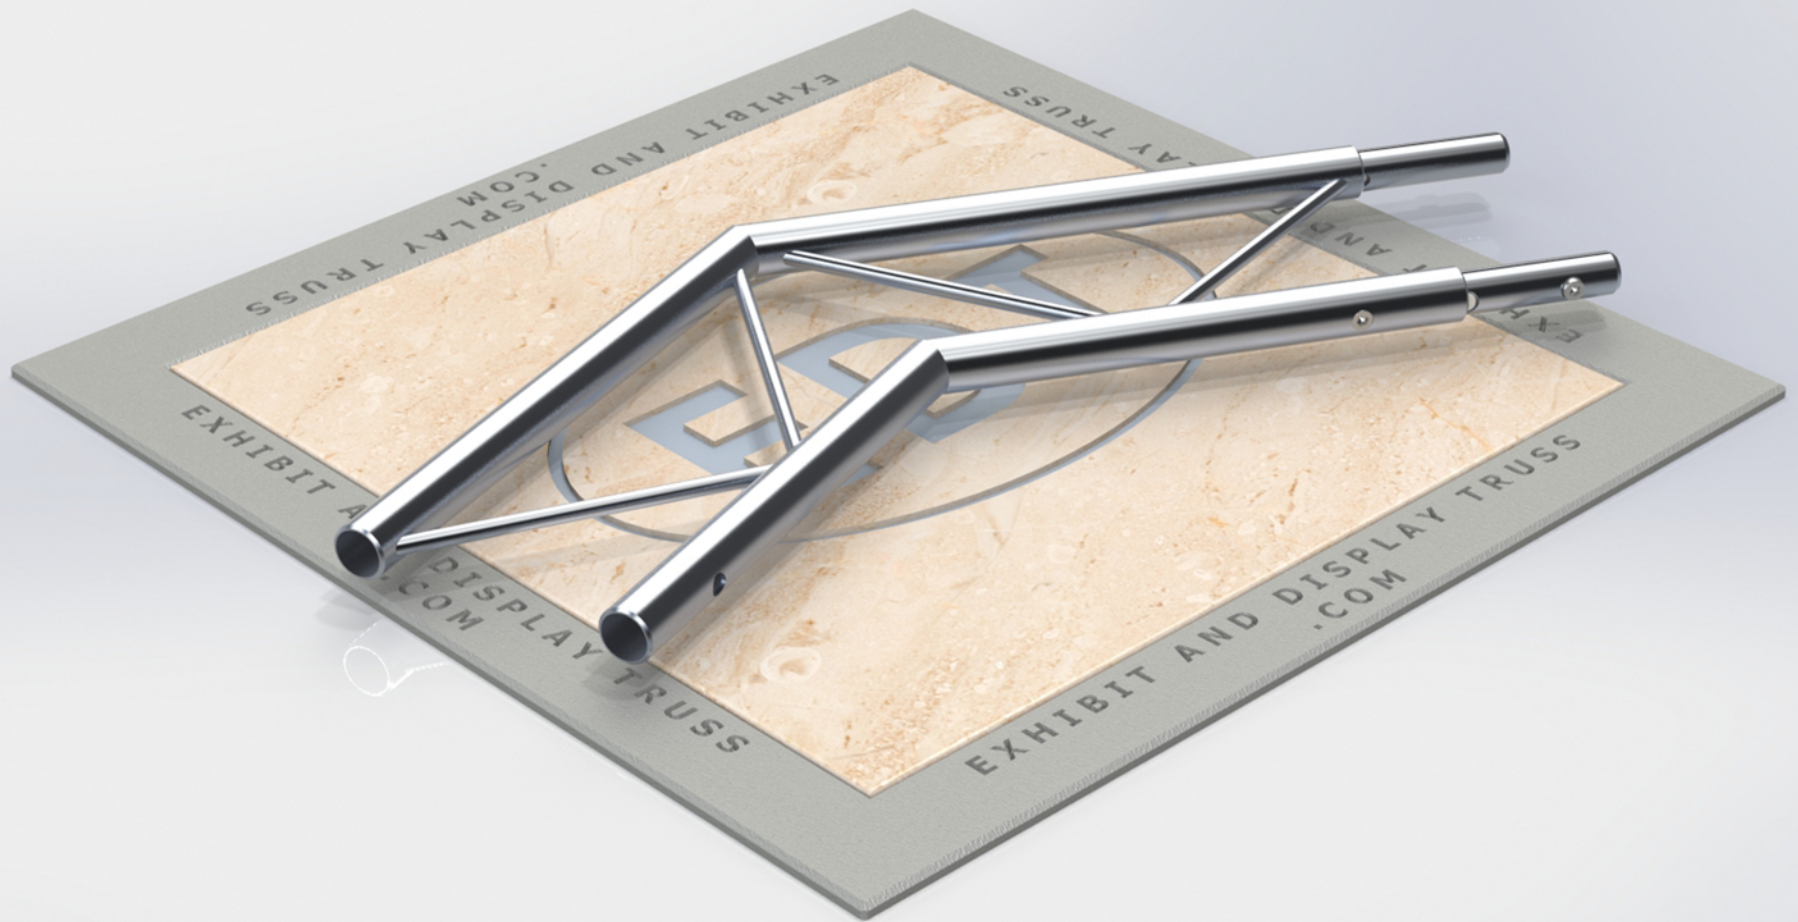

PART: EDT6-L2W135H

6" Wide Aluminum Truss. 1" Chords with 5/16" Webs

©2015 EXHIBIT AND DISPLAY TRUSS.COM

Toll Free: 855-323-4866
Email: info@exhibitanddisplaytruss.com

ExhibitAndDisplayTruss.com