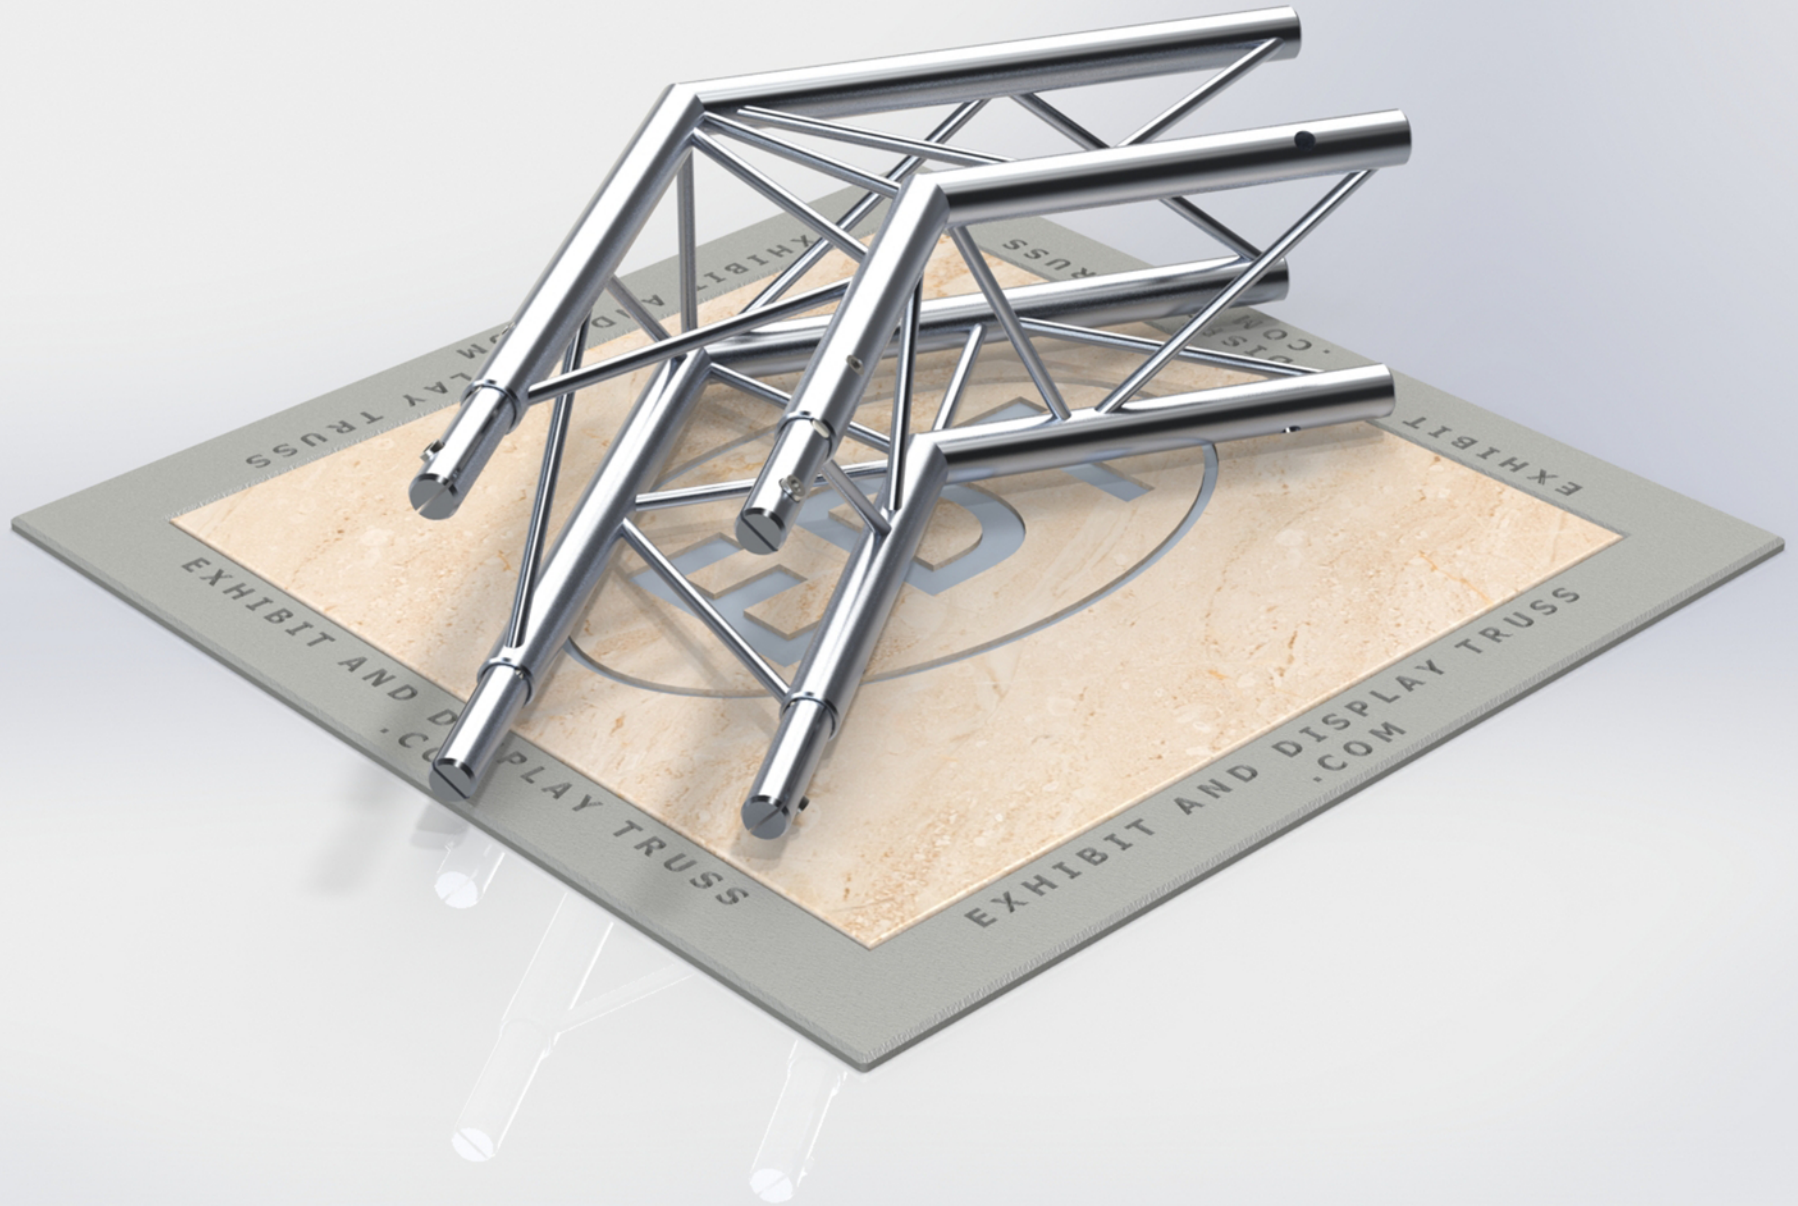

# PART: EDT6-B2W120

6" Wide Aluminum Truss. 1" Chords with 5/16" Webs

©2015 EXHIBIT AND DISPLAY TRUSS.COM

Toll Free: 855-323-4866  
Email: [info@exhibitanddisplaytruss.com](mailto:info@exhibitanddisplaytruss.com)