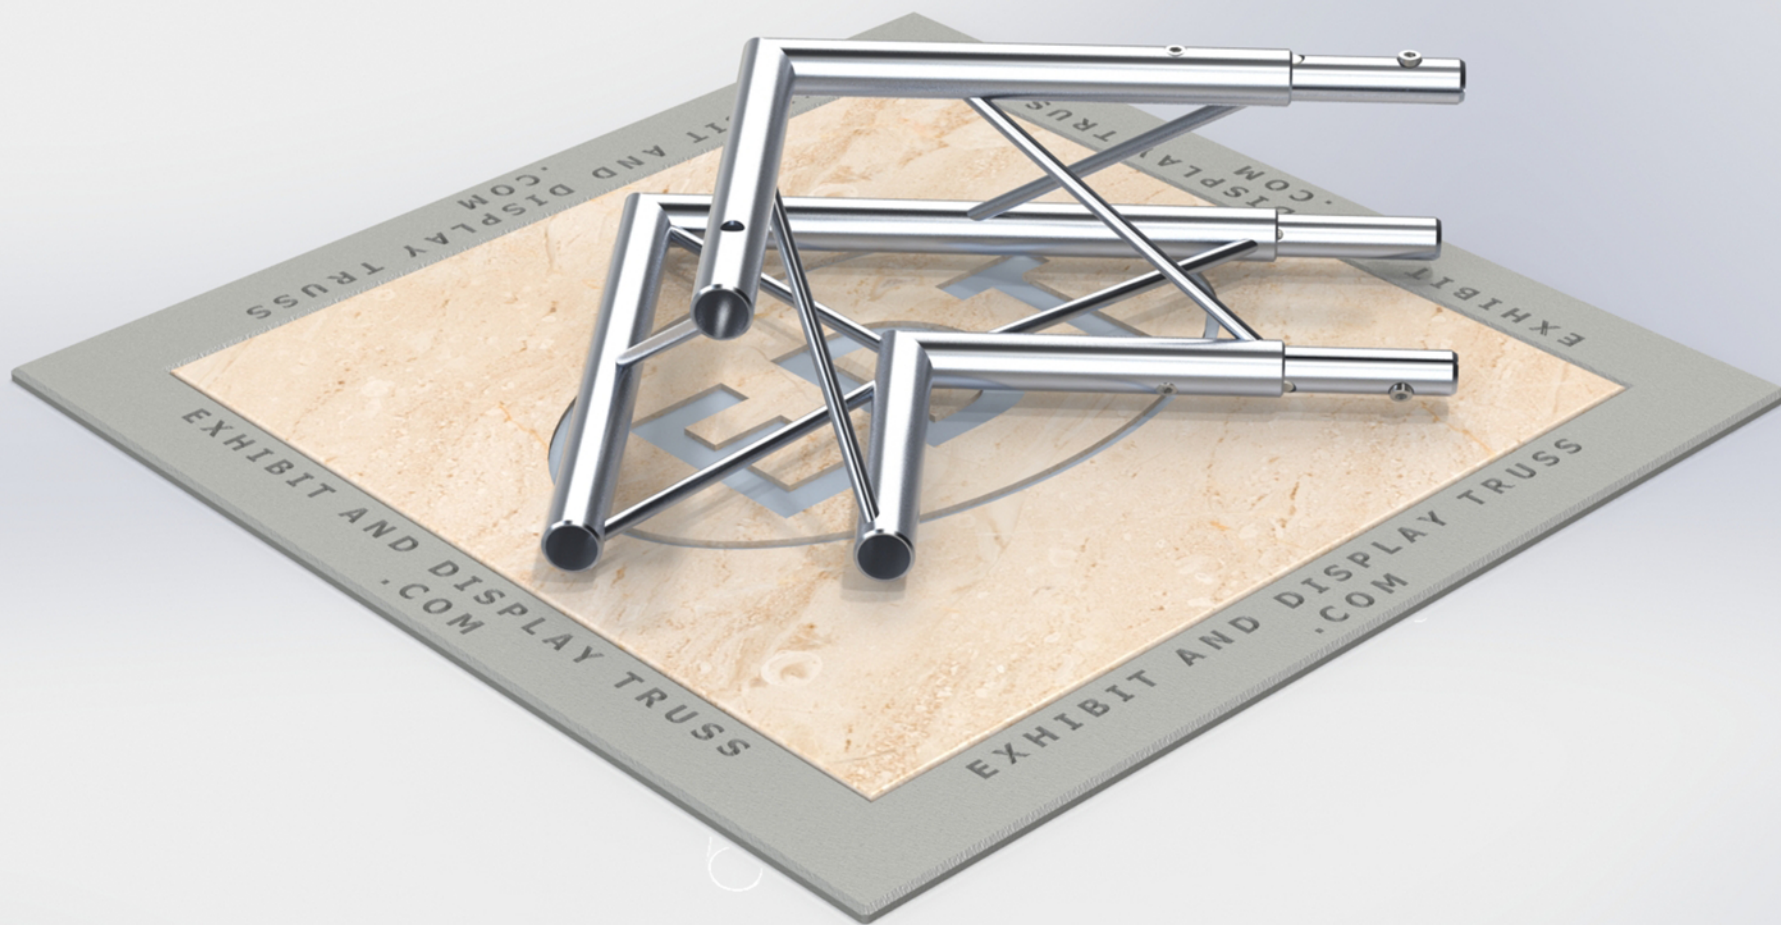

# PART: EDT6-T2W90

6" Wide Aluminum Truss. 1" Chords with 5/16" Webs

©2015 EXHIBIT AND DISPLAY TRUSS.COM

Toll Free: 855-323-4866  
Email: [info@exhibitanddisplaytruss.com](mailto:info@exhibitanddisplaytruss.com)