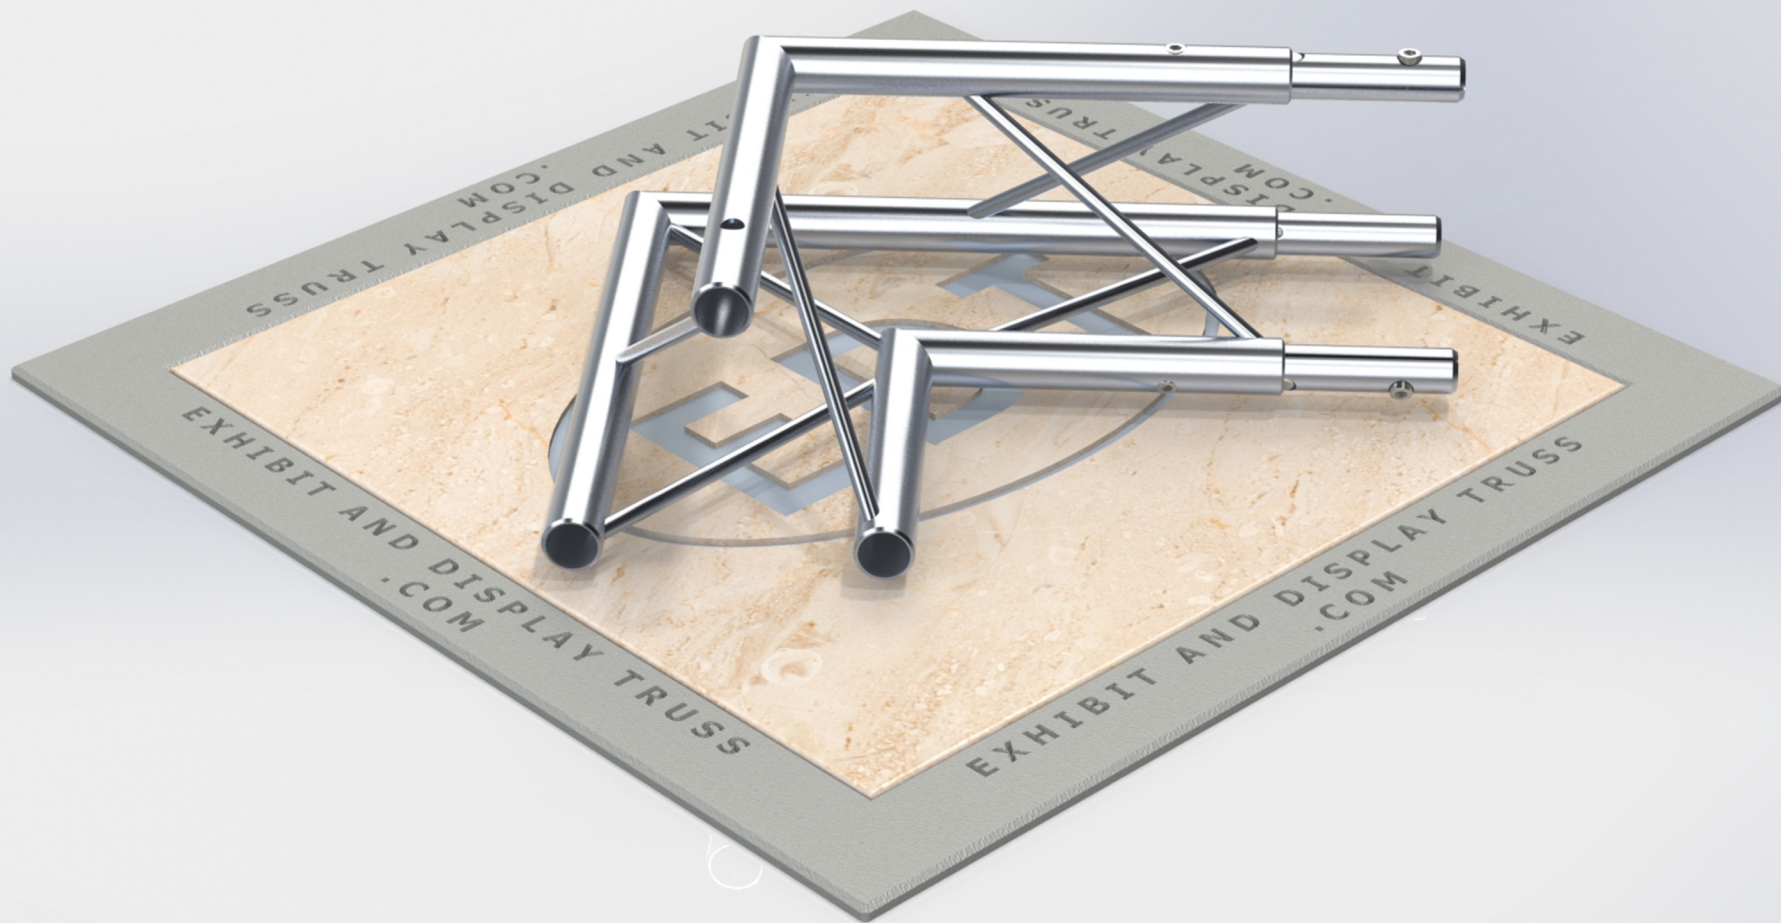

PART: EDT6-T2W90

6" Wide Aluminum Truss. 1" Chords with 5/16" Webs

©2015 EXHIBIT AND DISPLAY TRUSS.COM

Toll Free: 855-323-4866
Email: info@exhibitanddisplaytruss.com

ExhibitAndDisplayTruss.com

PART: EDT6-T2W90

6" Wide Aluminum Truss. 1" Chords with 5/16" Webs

©2015 EXHIBIT AND DISPLAY TRUSS.COM

Truss Profile

6" Wide Triangle Truss
1"Ø Chords, 5/16"Ø Webs