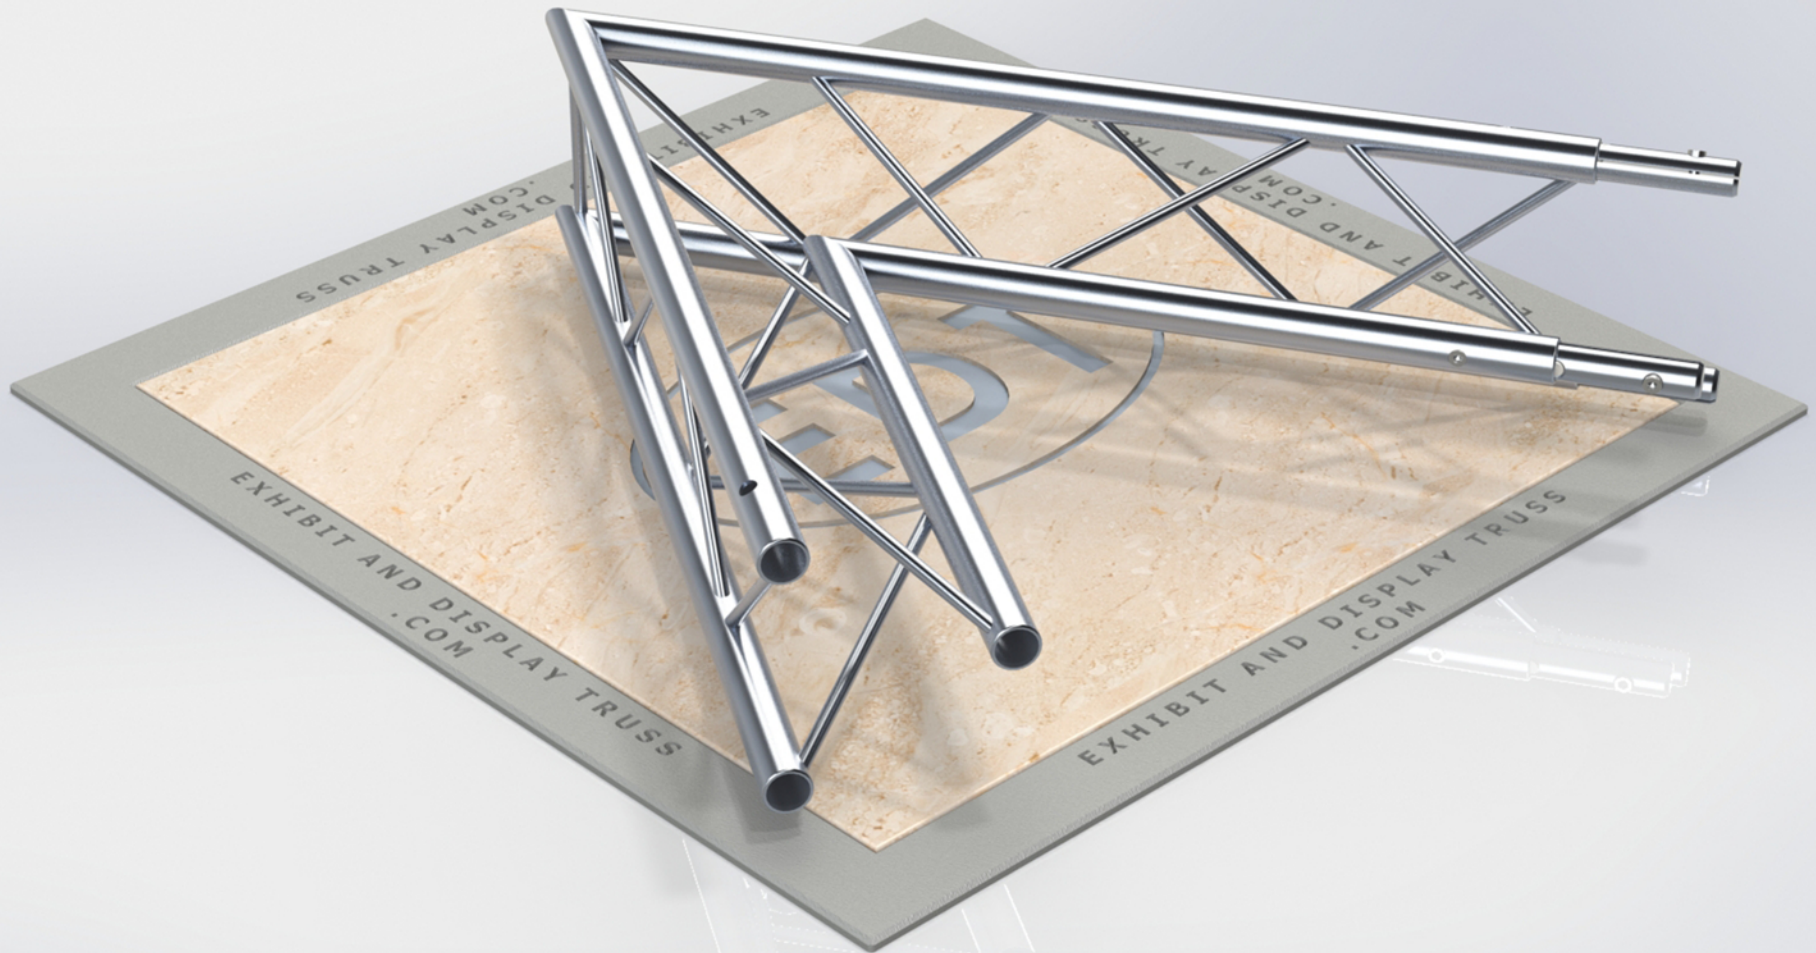

PART: EDT6-T2W60A

6" Wide Aluminum Truss. 1" Chords with 5/16" Webs

2 Way 60° Junction Apex In

©2015 EXHIBIT AND DISPLAY TRUSS.COM

Toll Free: 855-323-4866
Email: info@exhibitanddisplaytruss.com

ExhibitAndDisplayTruss.com