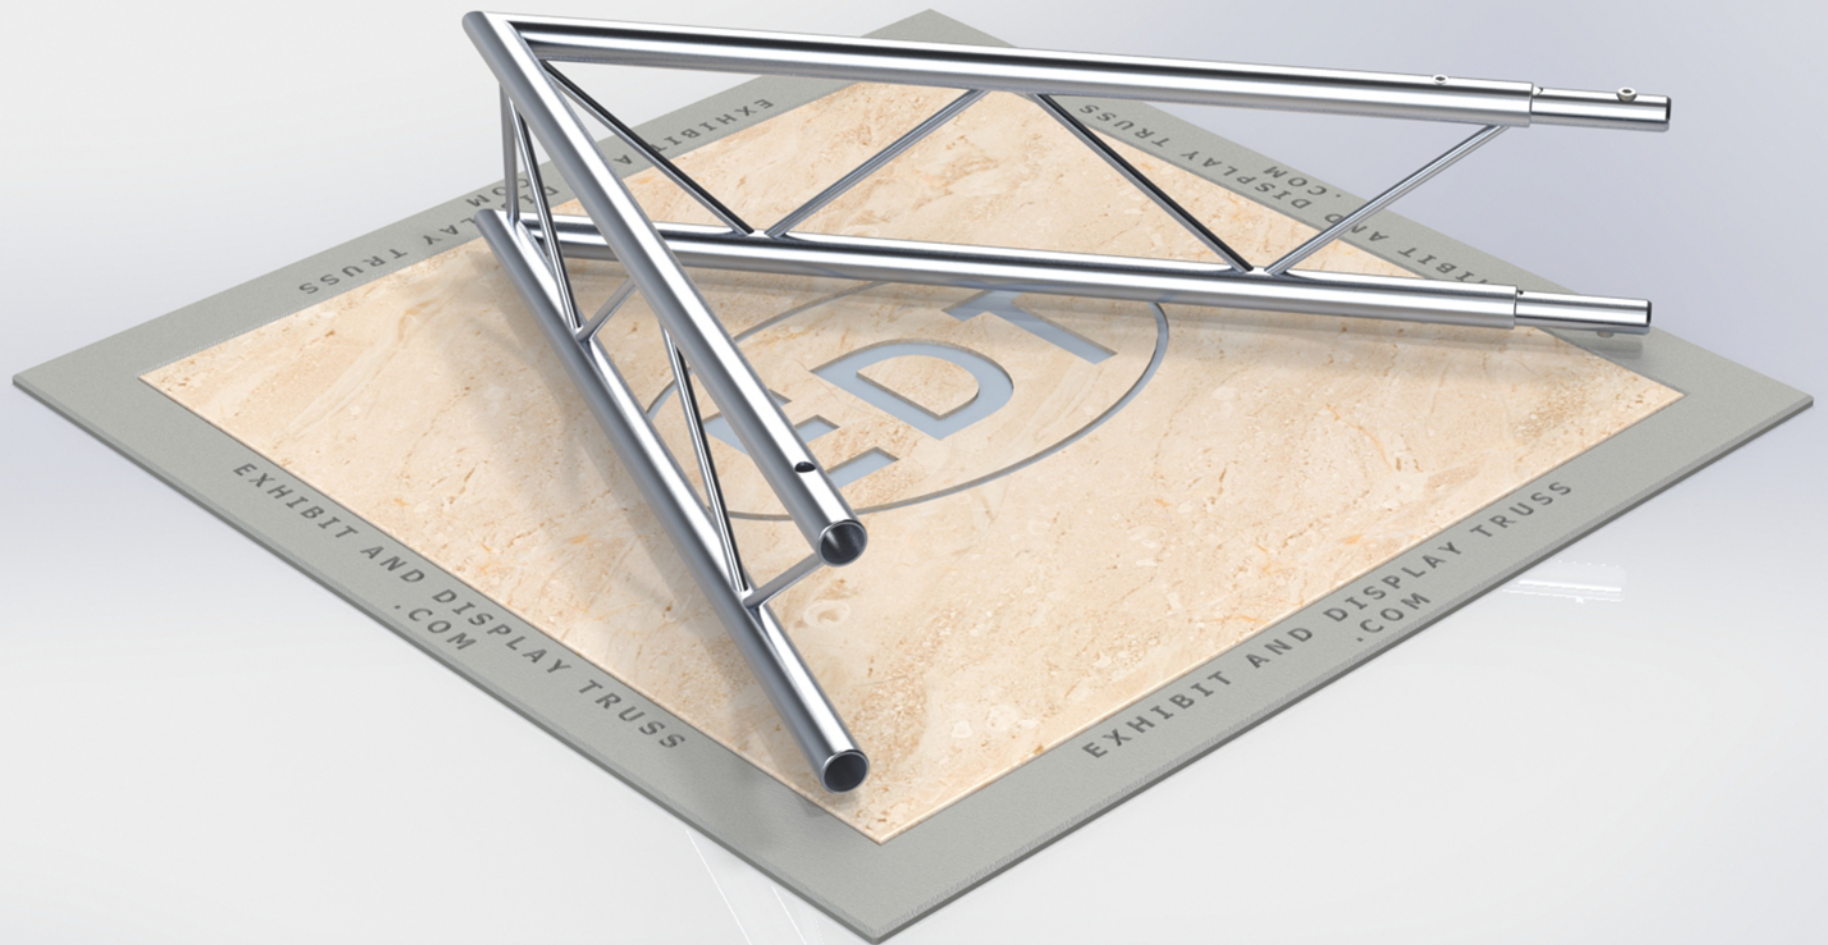

PART: EDT6-L2W60V

6" Wide Aluminum Truss. 1" Chords with 5/16" Webs

2 Way 60° Junction Vertical

©2015 EXHIBIT AND DISPLAY TRUSS.COM

Toll Free: 855-323-4866
Email: info@exhibitanddisplaytruss.com

ExhibitAndDisplayTruss.com