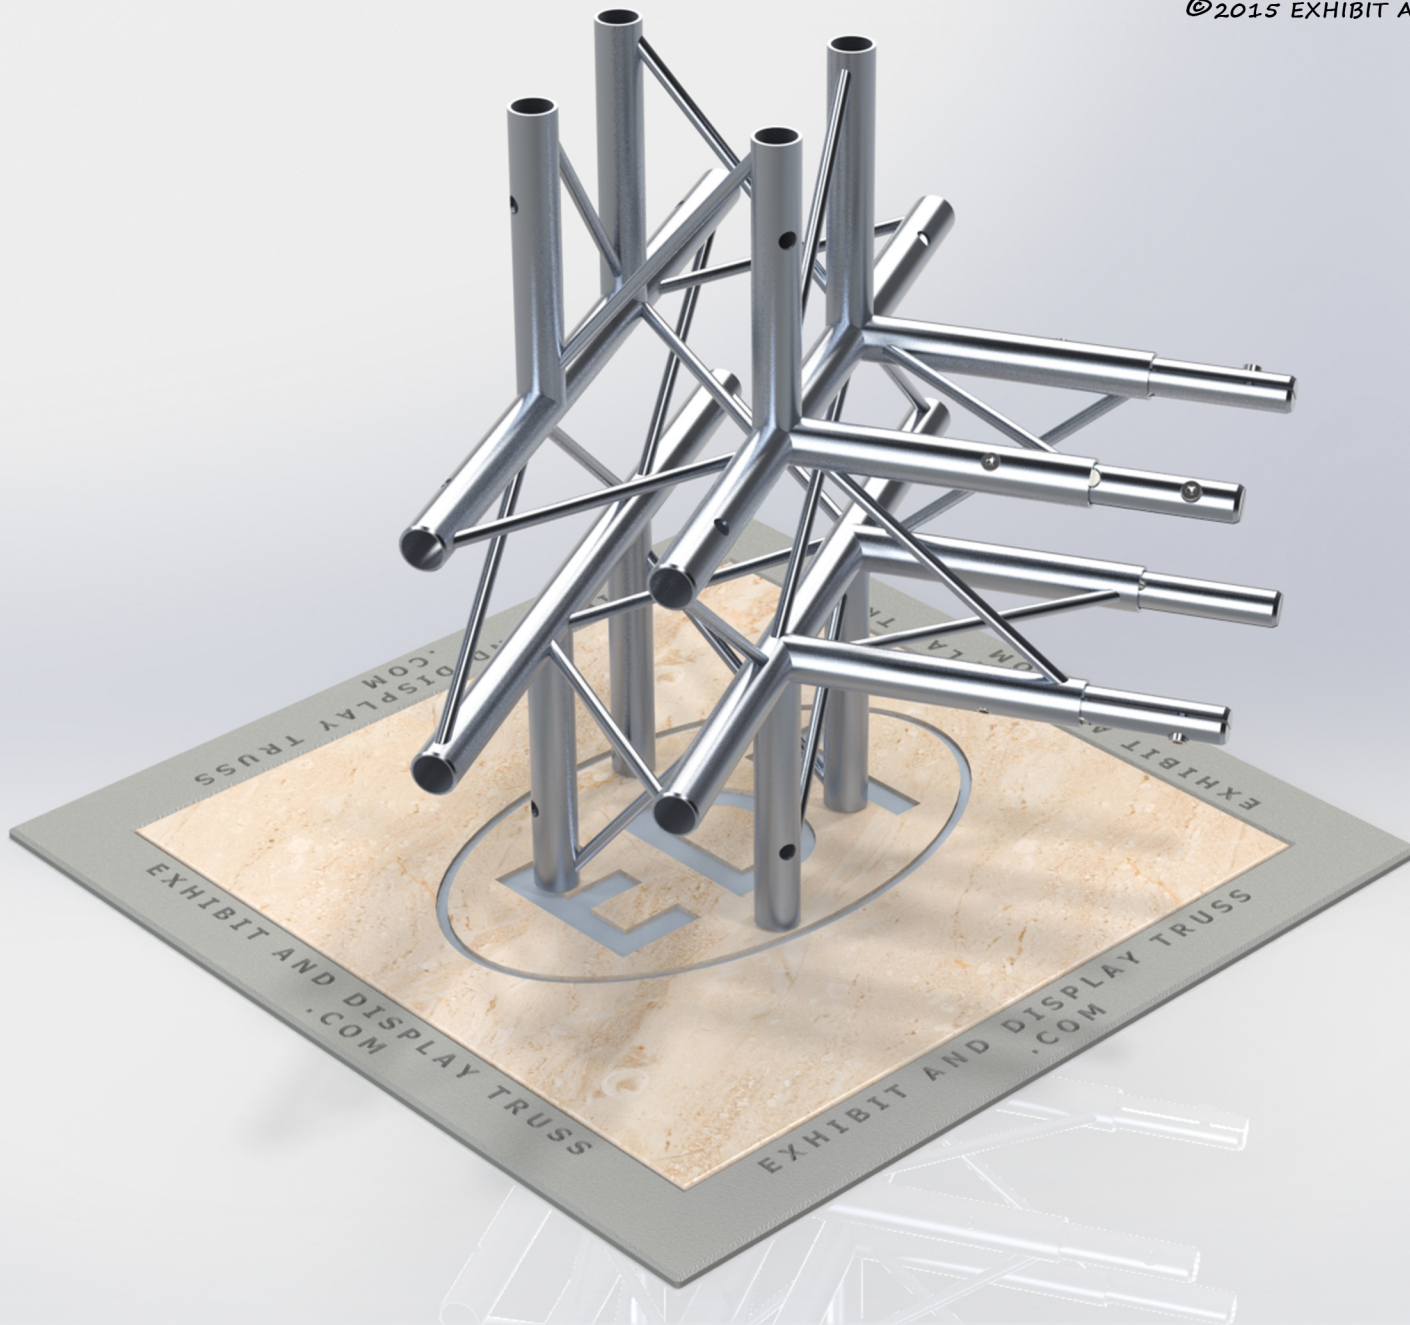

# PART: EDT6-B5W90

6" Wide Aluminum Truss. 1" Chords with 5/16" Webs

©2015 EXHIBIT AND DISPLAY TRUSS.COM

Toll Free: 855-323-4866  
Email: [info@exhibitanddisplaytruss.com](mailto:info@exhibitanddisplaytruss.com)

# PART: EDT6-B5W90

6" Wide Aluminum Truss. 1" Chords with 5/16" Webs

©2015 EXHIBIT AND DISPLAY TRUSS.COM

**Truss Profile**  
6" Wide Box Truss  
1"Ø Chords, 5/16"Ø Webs