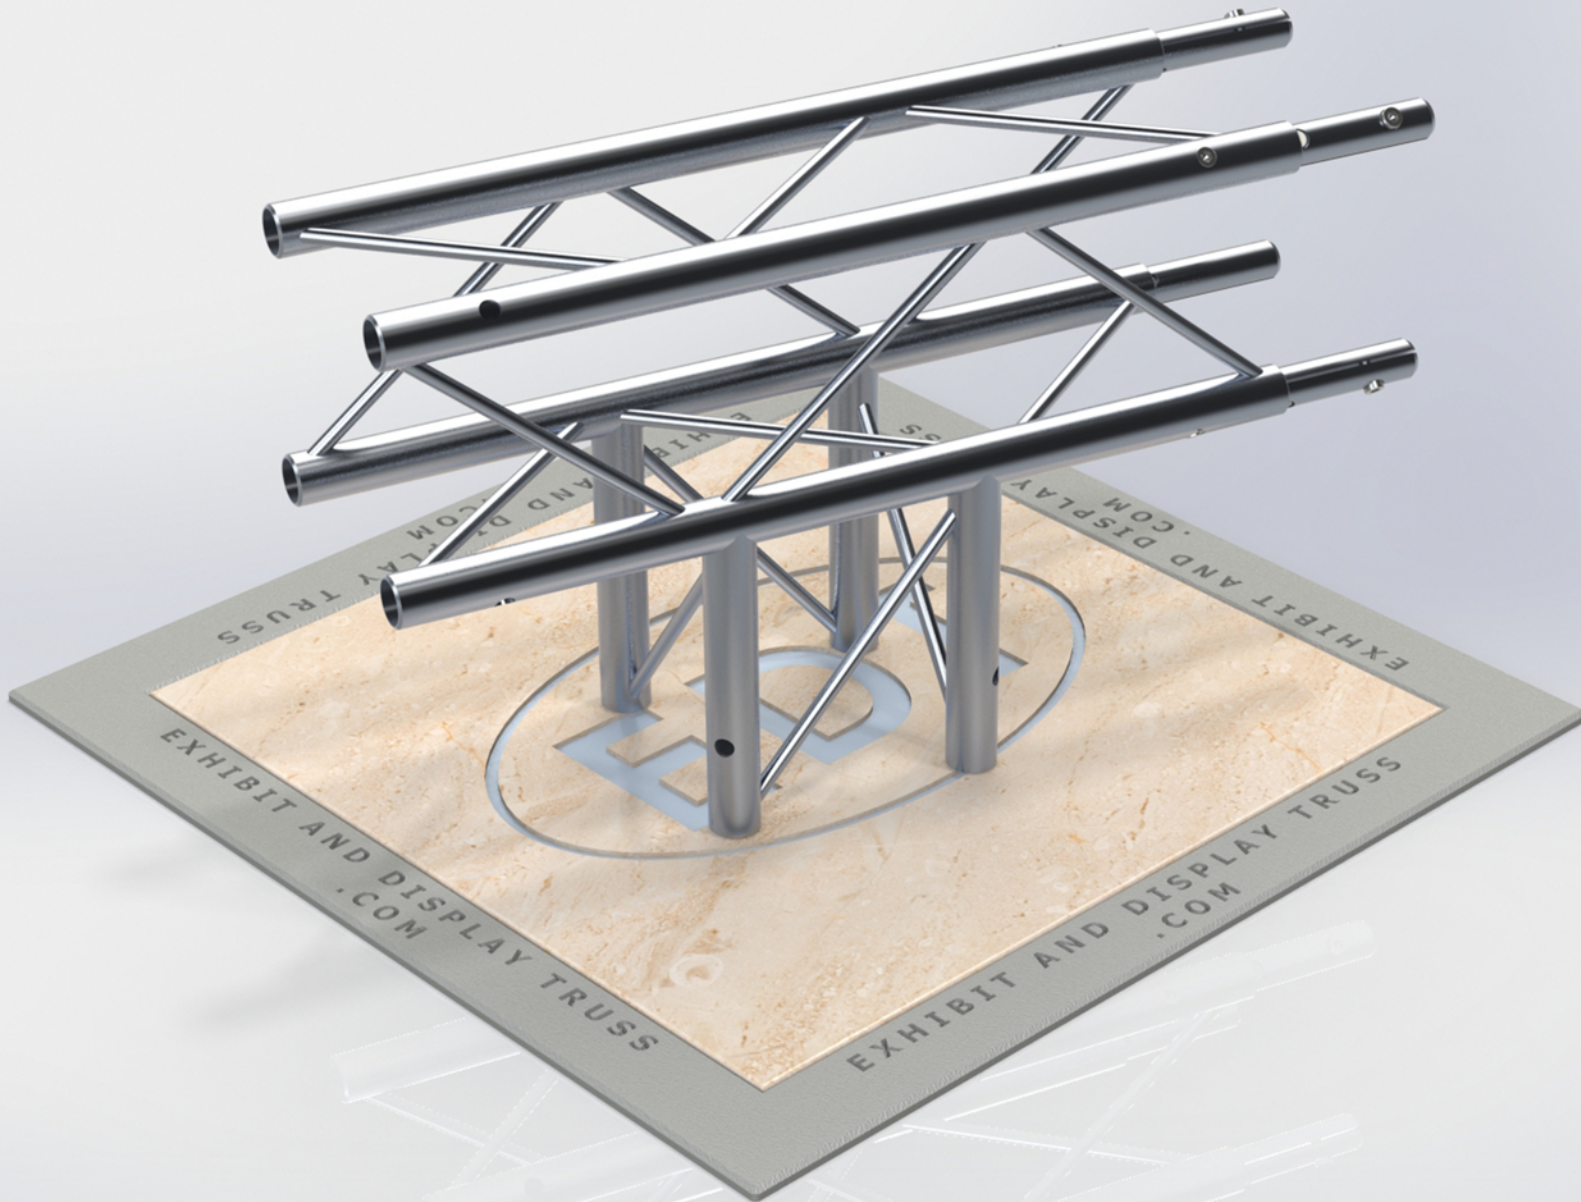

**PART: EDT6-B3WT**

**6" Wide Aluminum Truss. 1" Chords with 5/16" Webs**

©2015 EXHIBIT AND DISPLAY TRUSS.COM

**Toll Free: 855-323-4866**  
**Email: [info@exhibitanddisplaytruss.com](mailto:info@exhibitanddisplaytruss.com)**

**[ExhibitAndDisplayTruss.com](http://ExhibitAndDisplayTruss.com)**