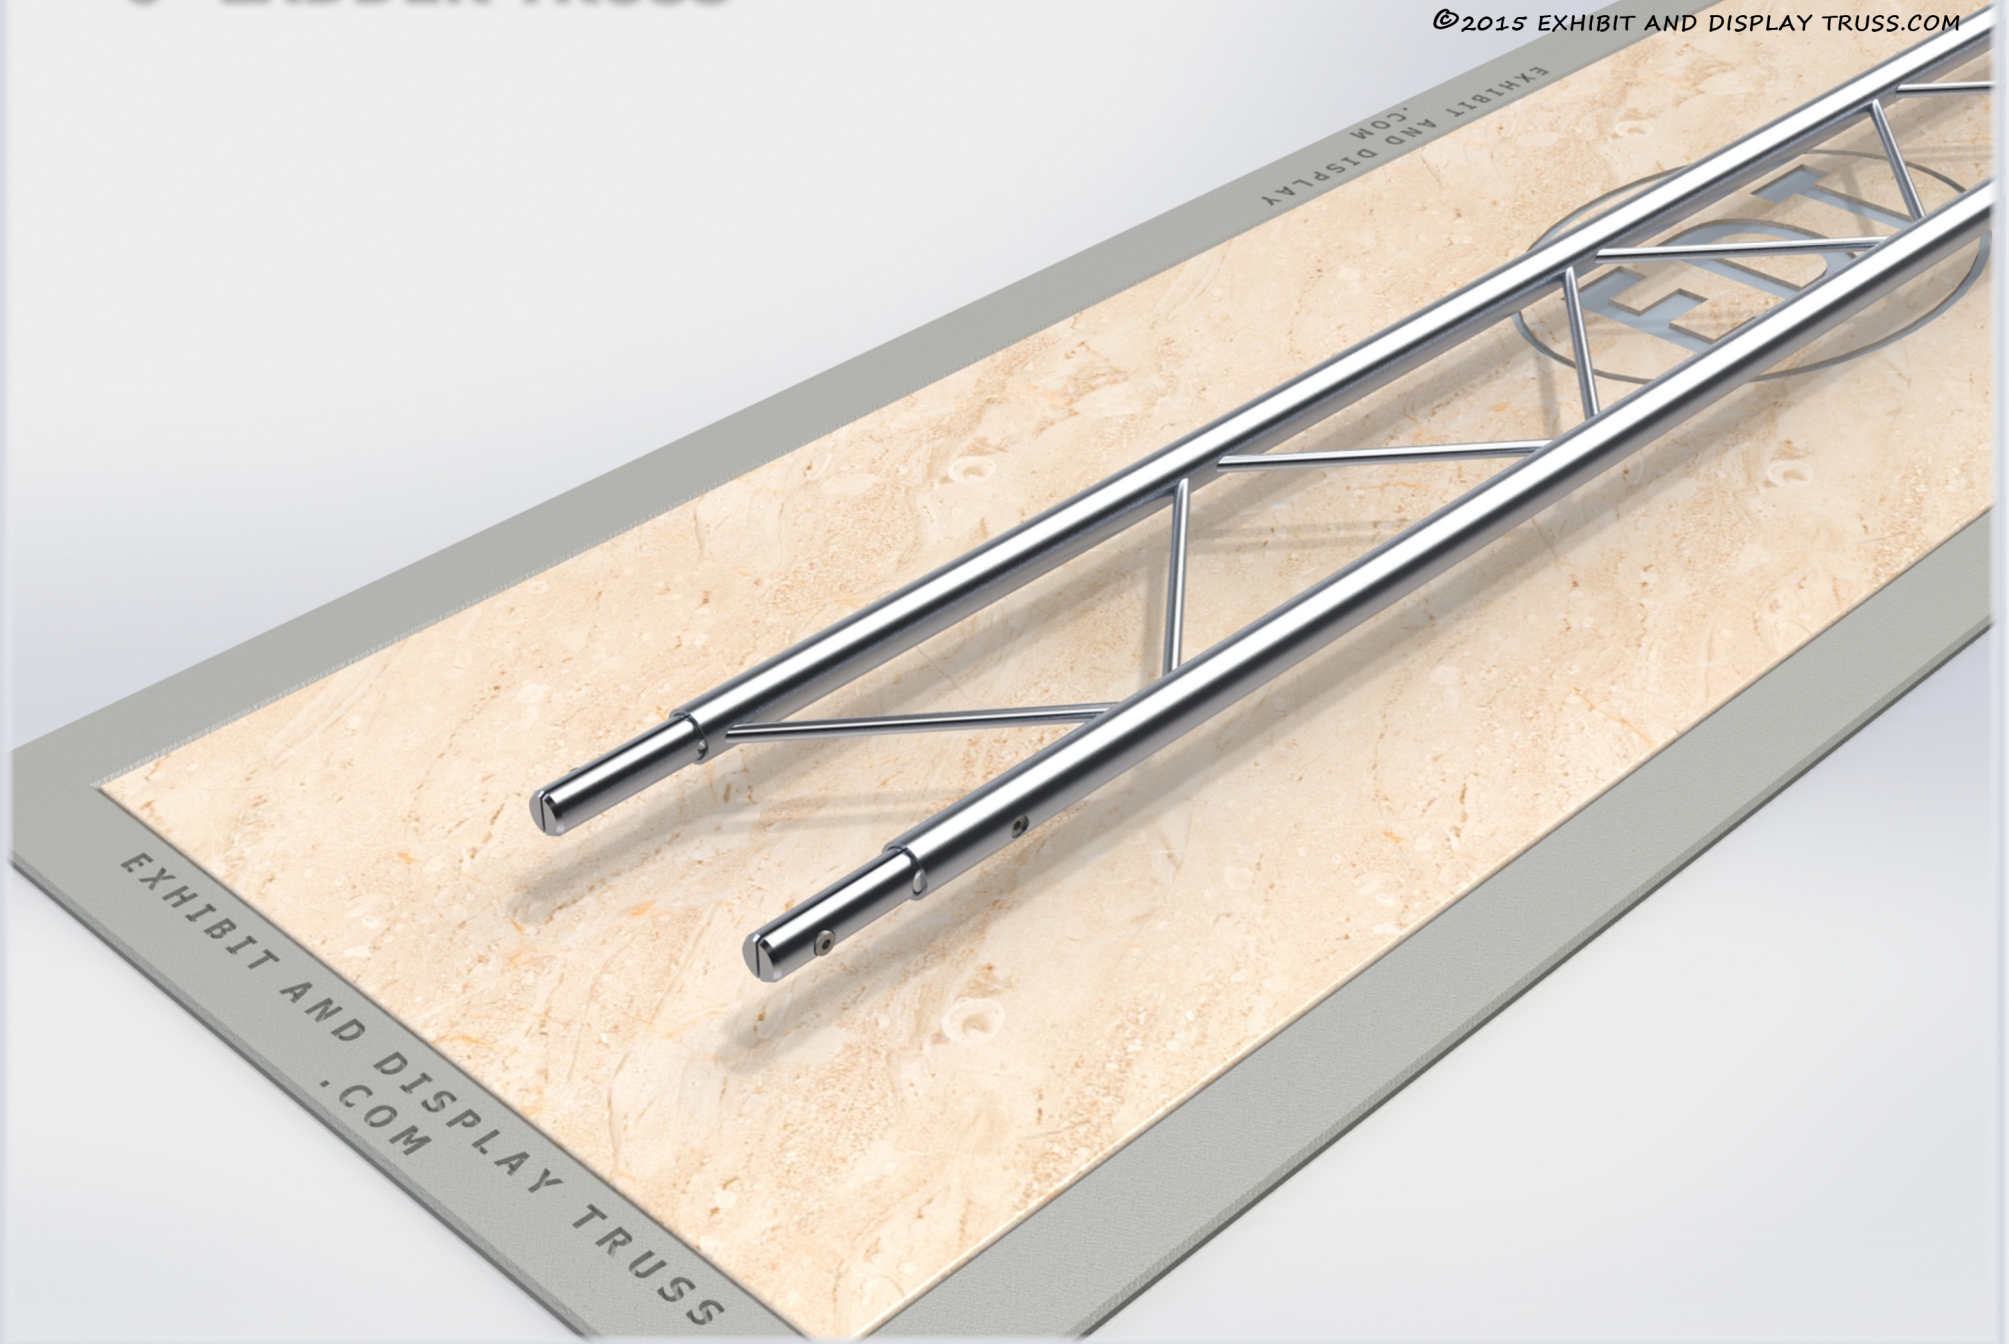

# 6" LADDER TRUSS

6" Wide Aluminum Truss. 1" Chords with 5/16" Webs

©2015 EXHIBIT AND DISPLAY TRUSS.COM

Toll Free: 855-323-4866  
Email: [info@exhibitanddisplaytruss.com](mailto:info@exhibitanddisplaytruss.com)

# 6" LADDER TRUSS

6" Wide Aluminum Truss. 1" Chords with 5/16" Webs

©2015 EXHIBIT AND DISPLAY TRUSS.COM