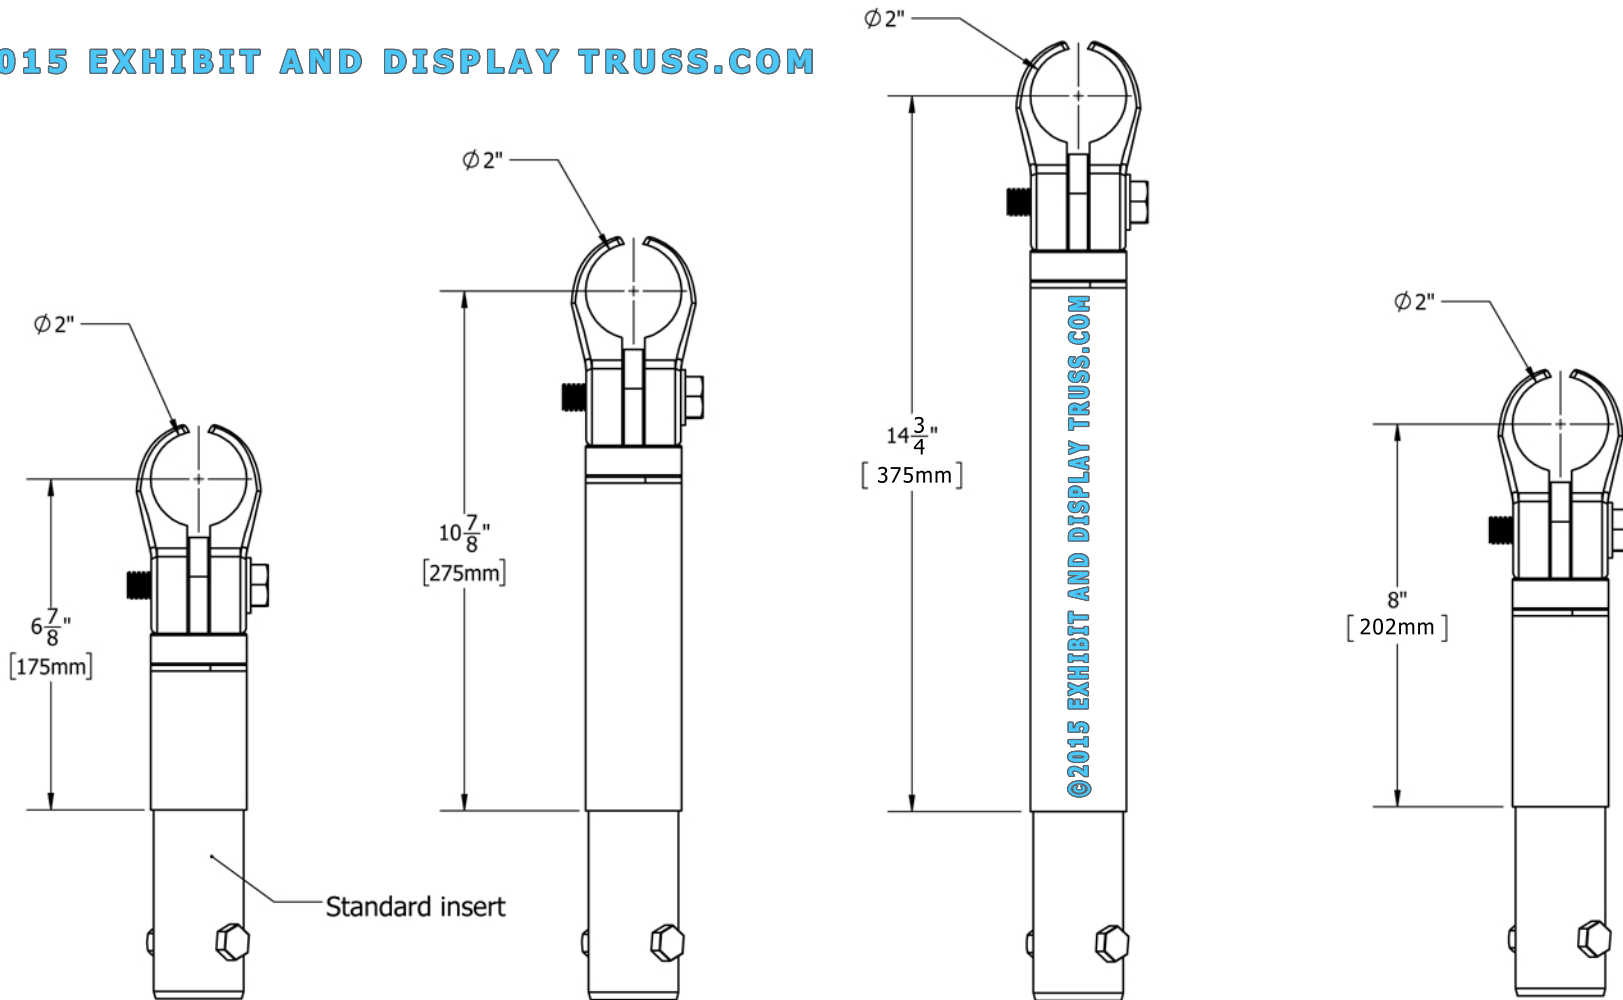

2" EXTENDER HOOK

Extender Hook Clamps for 10" Wide Aluminum Truss

Compatible with 2" Tubes/Chords

©2015 EXHIBIT AND DISPLAY TRUSS.COM

©2015 EXHIBIT AND DISPLAY TRUSS.COM

EDT10-EHC1

EDT10-EHC2

EDT10-EHC3

EDT10-EHC4