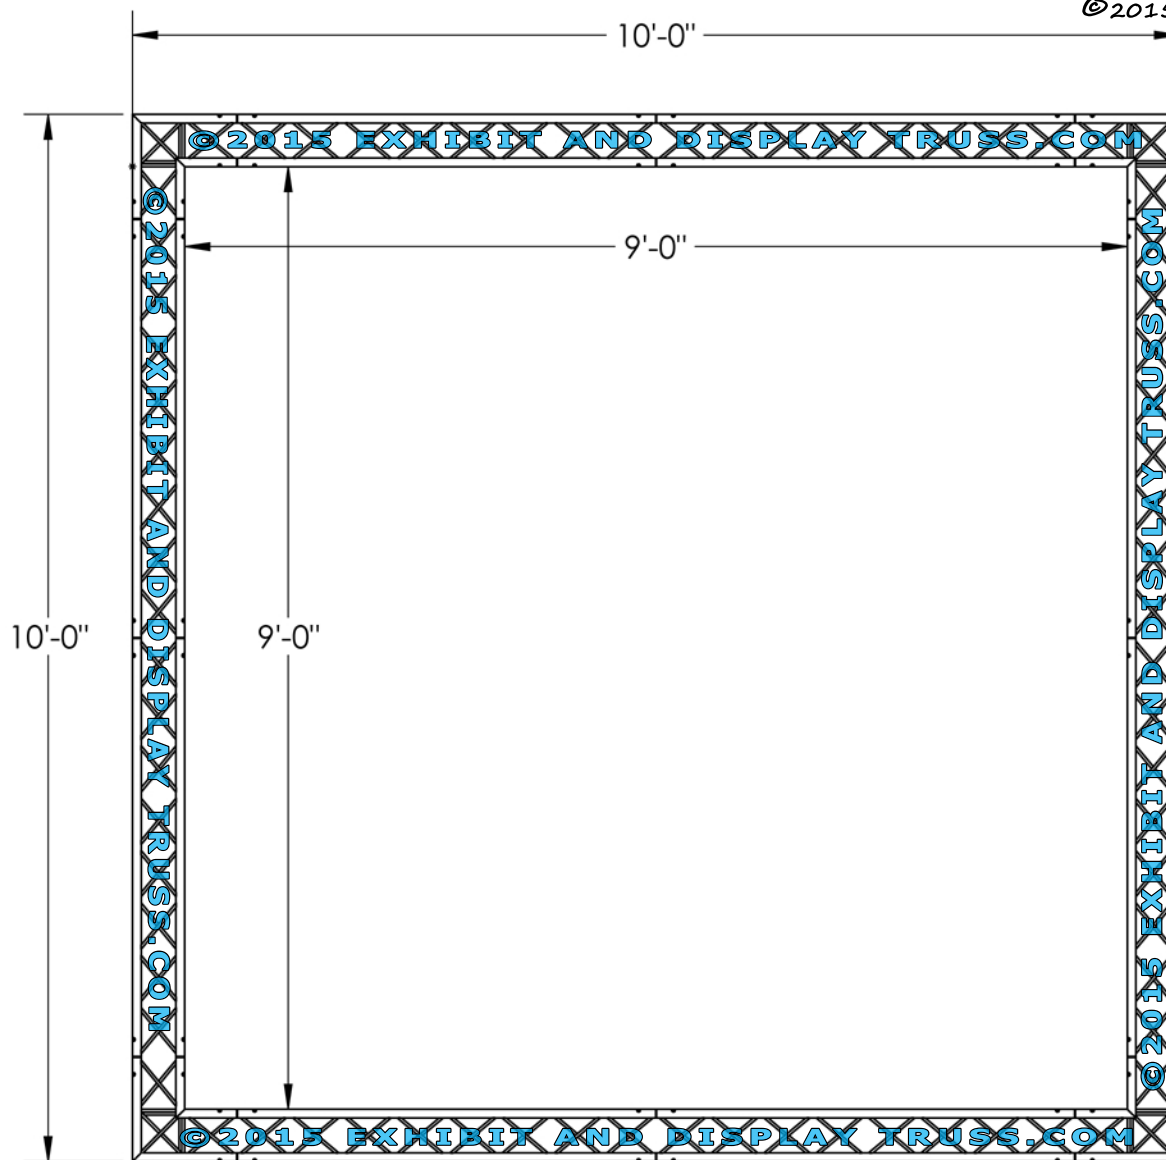

# KIT: A21-64

6" Profile Aluminum Truss. 1" Chords with 5/16" Webs

©2015 EXHIBIT AND DISPLAY TRUSS.COM

TOP VIEW  
UNITS: FEET & INCHES