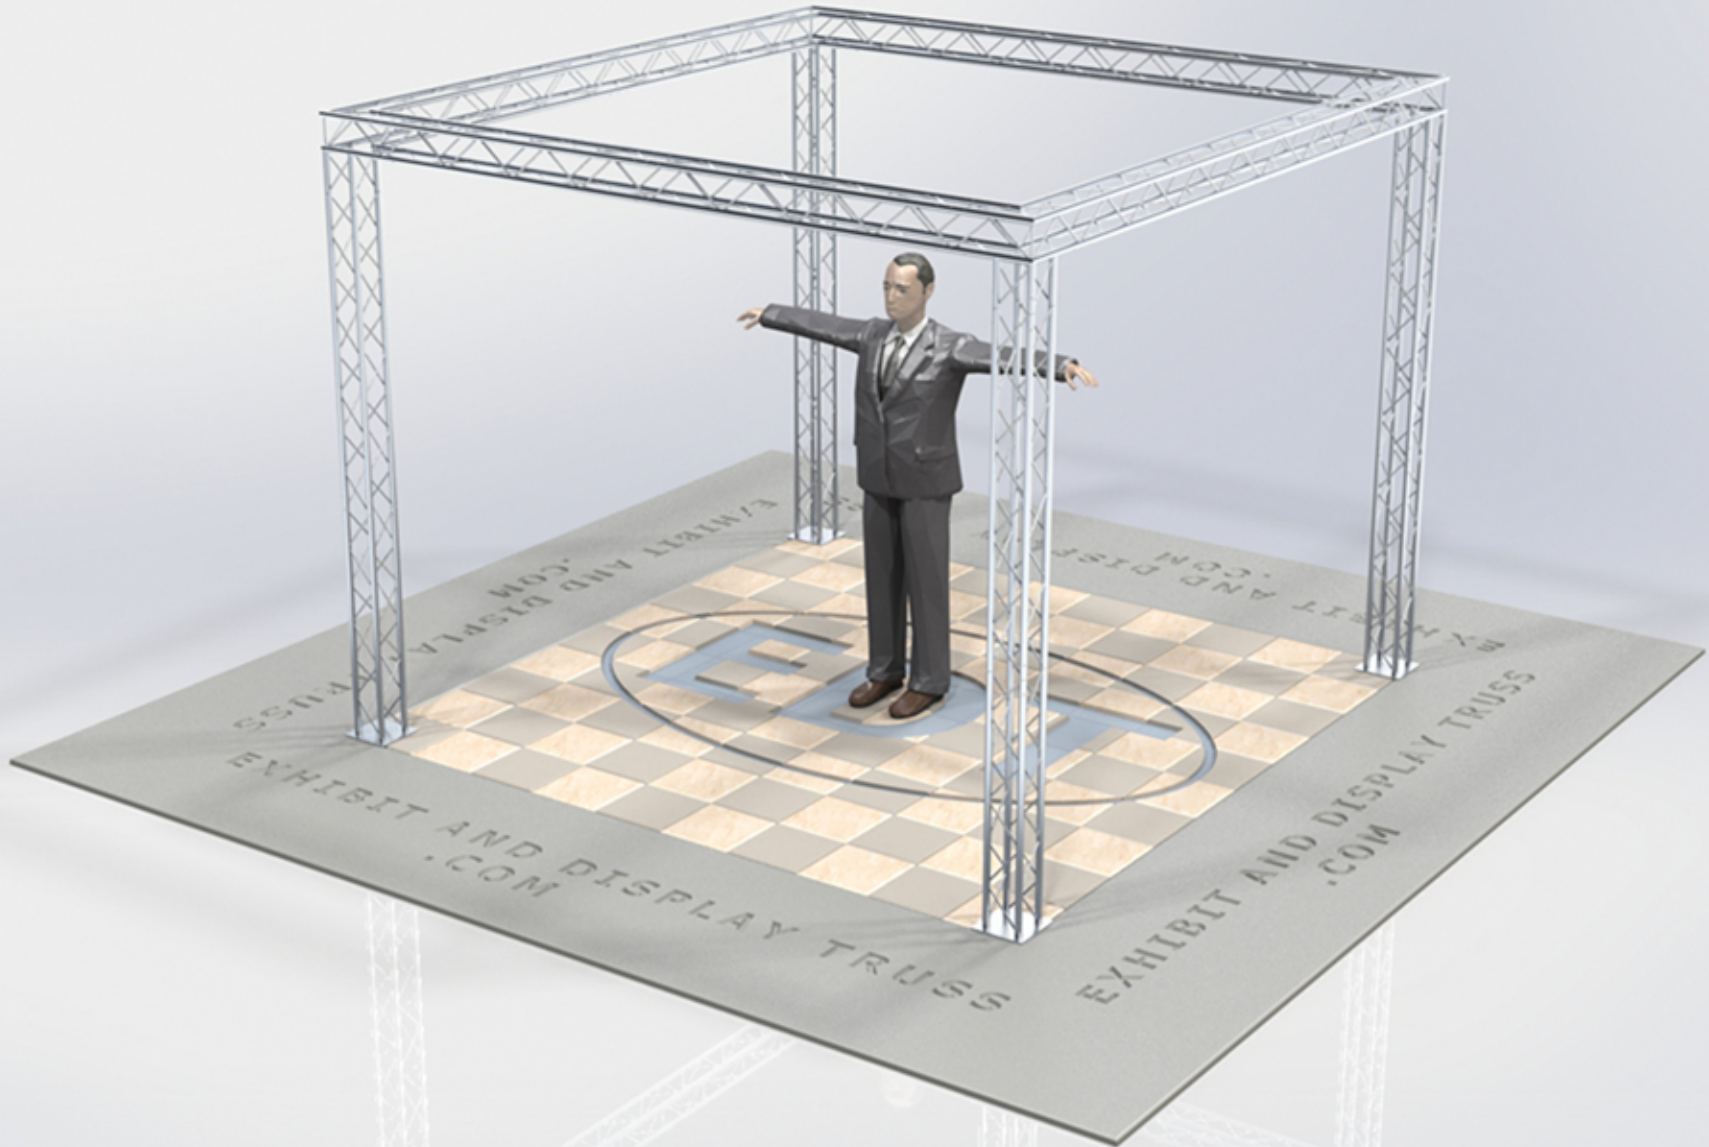

KIT: A21-64

6" Profile Aluminum Truss. 1" Chords with 5/16" Webs

©2015 EXHIBIT AND DISPLAY TRUSS.COM

Toll Free: 855-323-4866
Email: info@exhibitanddisplaytruss.com

ExhibitAndDisplayTruss.com