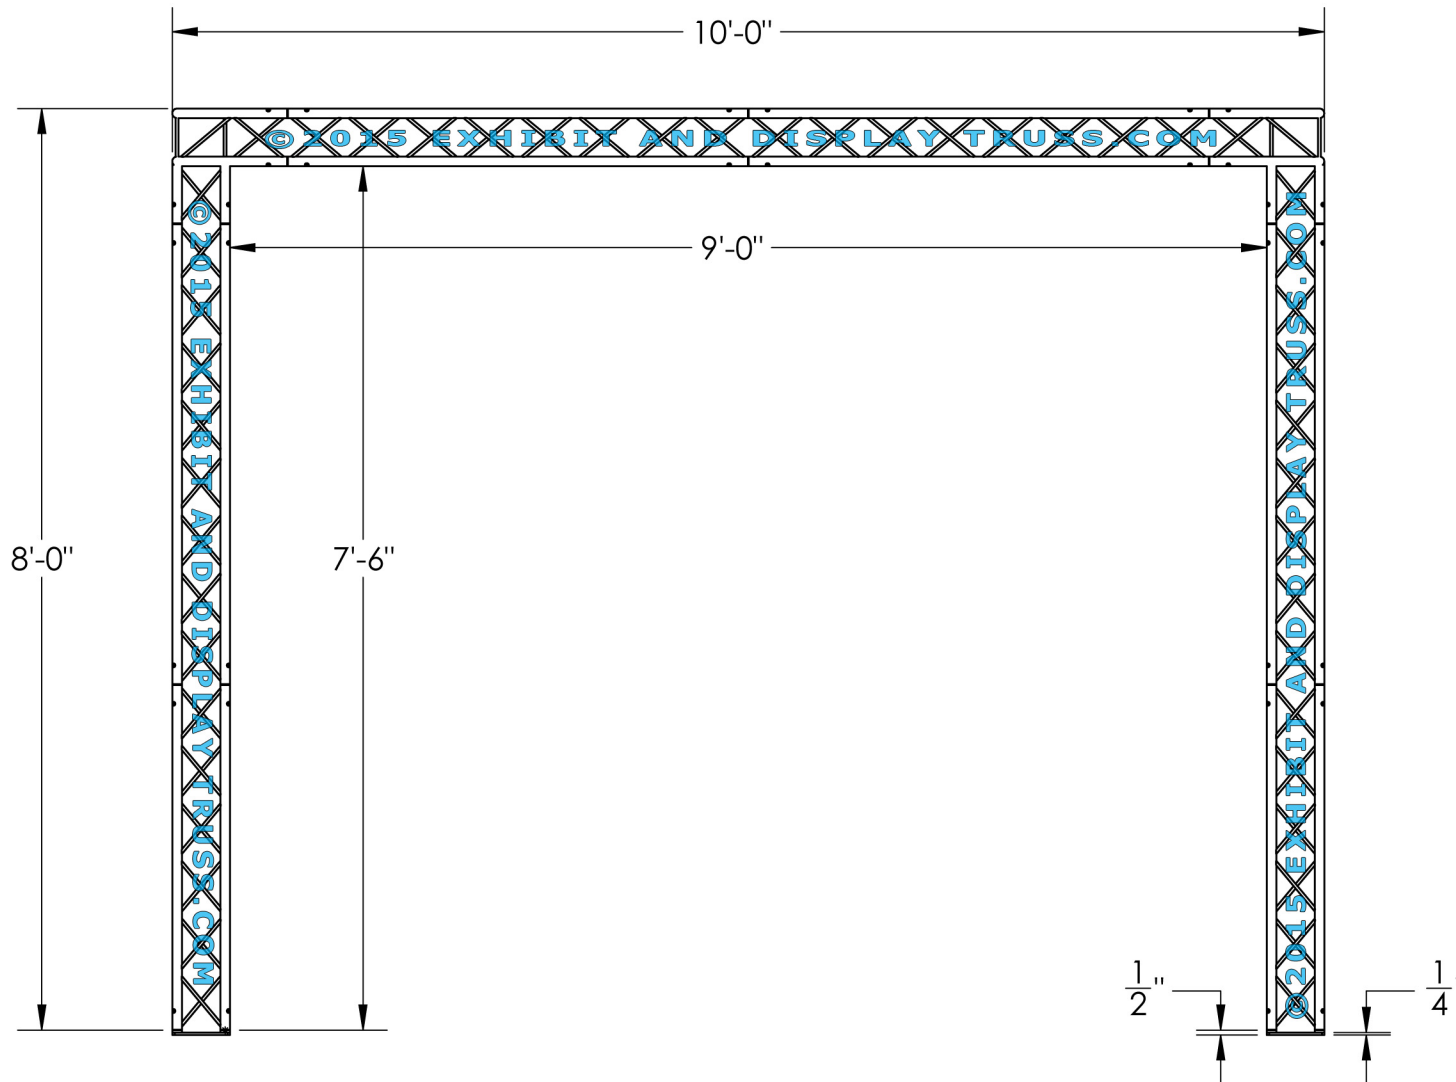

# KIT: A21-64

6" Profile Aluminum Truss. 1" Chords with 5/16" Webs

©2015 EXHIBIT AND DISPLAY TRUSS.COM

**EXPLODED VIEW**

ITEM NO.	PART NUMBER	DESCRIPTION	QTY.
①	EDT6-BP4	Box Base Plate	4
②	EDT6-B3W90	3 Way 90° Junction	4
③	EDT6-B3	3'-0" Box Truss	4
④	EDT6-B4	4'-0" Box Truss	12

# KIT: A21-64

6" Profile Aluminum Truss. 1" Chords with 5/16" Webs

©2015 EXHIBIT AND DISPLAY TRUSS.COM

**TOP VIEW**  
**UNITS: FEET & INCHES**

# KIT: A21-64

6" Profile Aluminum Truss. 1" Chords with 5/16" Webs

©2015 EXHIBIT AND DISPLAY TRUSS.COM

**FRONT VIEW**  
**UNITS: FEET & INCHES**