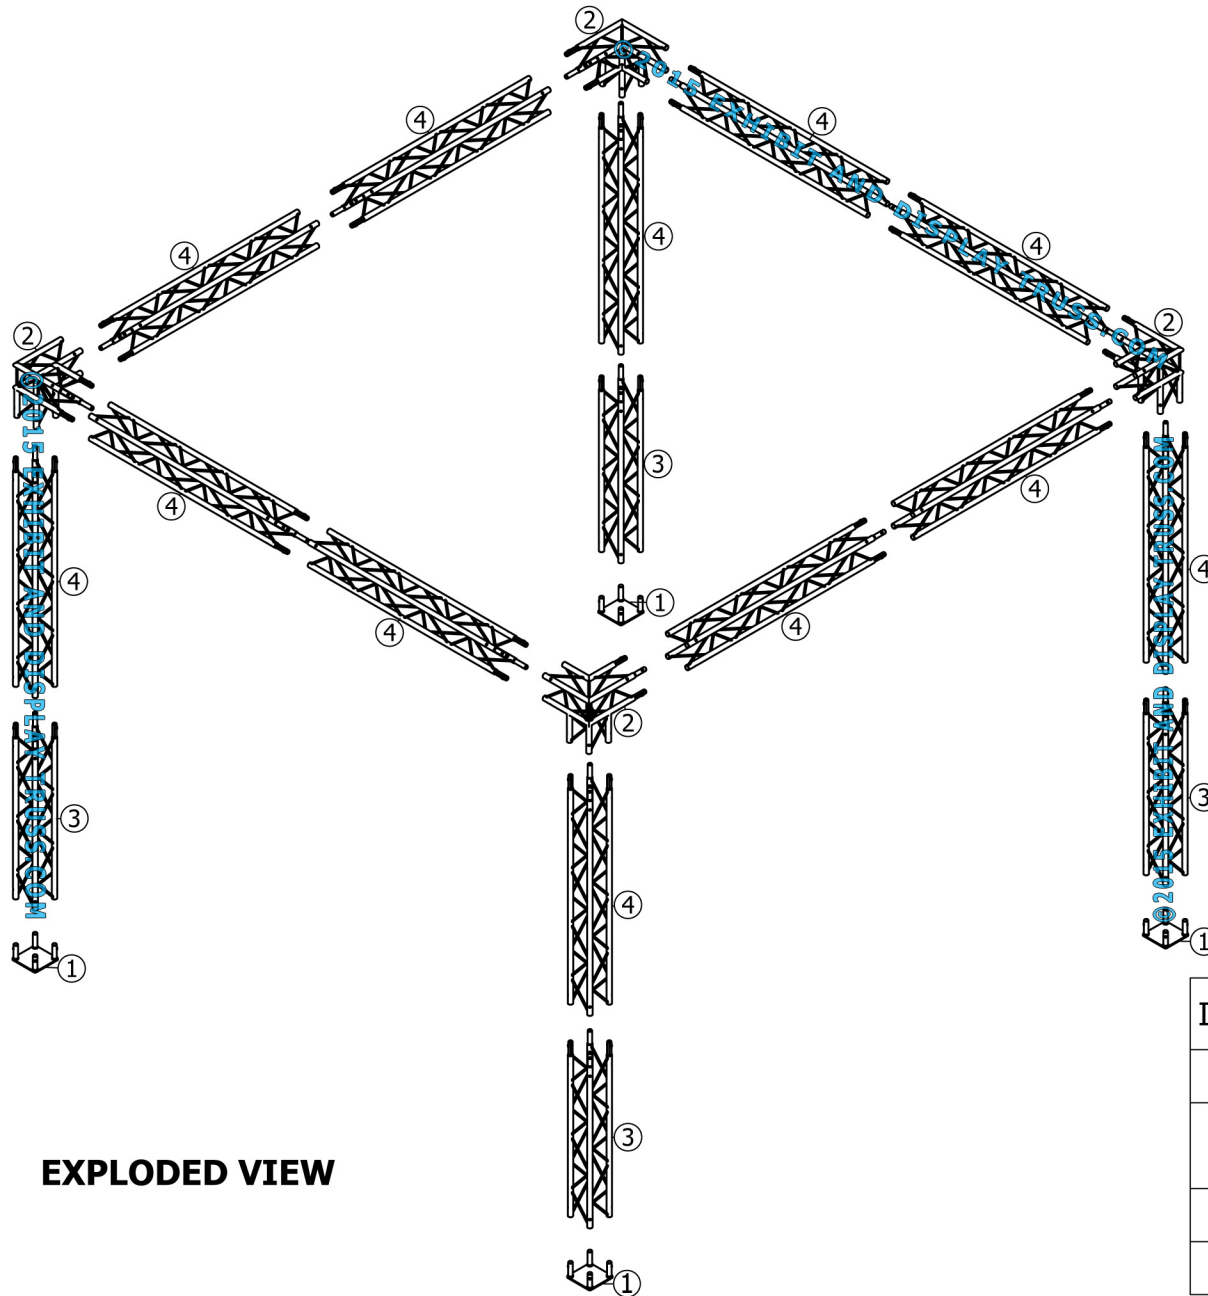

**KIT: A21-64**

**6" Profile Aluminum Truss. 1" Chords with 5/16" Webs**

©2015 EXHIBIT AND DISPLAY TRUSS.COM

**Toll Free: 855-323-4866**  
**Email: [info@exhibitanddisplaytruss.com](mailto:info@exhibitanddisplaytruss.com)**

# KIT: A21-64

6" Profile Aluminum Truss. 1" Chords with 5/16" Webs

©2015 EXHIBIT AND DISPLAY TRUSS.COM

**EXPLODED VIEW**

ITEM NO.	PART NUMBER	DESCRIPTION	QTY.
①	EDT6-BP4	Box Base Plate	4
②	EDT6-B3W90	3 Way 90° Junction	4
③	EDT6-B3	3'-0" Box Truss	4
④	EDT6-B4	4'-0" Box Truss	12

# KIT: A21-64

6" Profile Aluminum Truss. 1" Chords with 5/16" Webs

©2015 EXHIBIT AND DISPLAY TRUSS.COM

**TOP VIEW**  
**UNITS: FEET & INCHES**

# KIT: A21-64

6" Profile Aluminum Truss. 1" Chords with 5/16" Webs

©2015 EXHIBIT AND DISPLAY TRUSS.COM

**FRONT VIEW**  
**UNITS: FEET & INCHES**