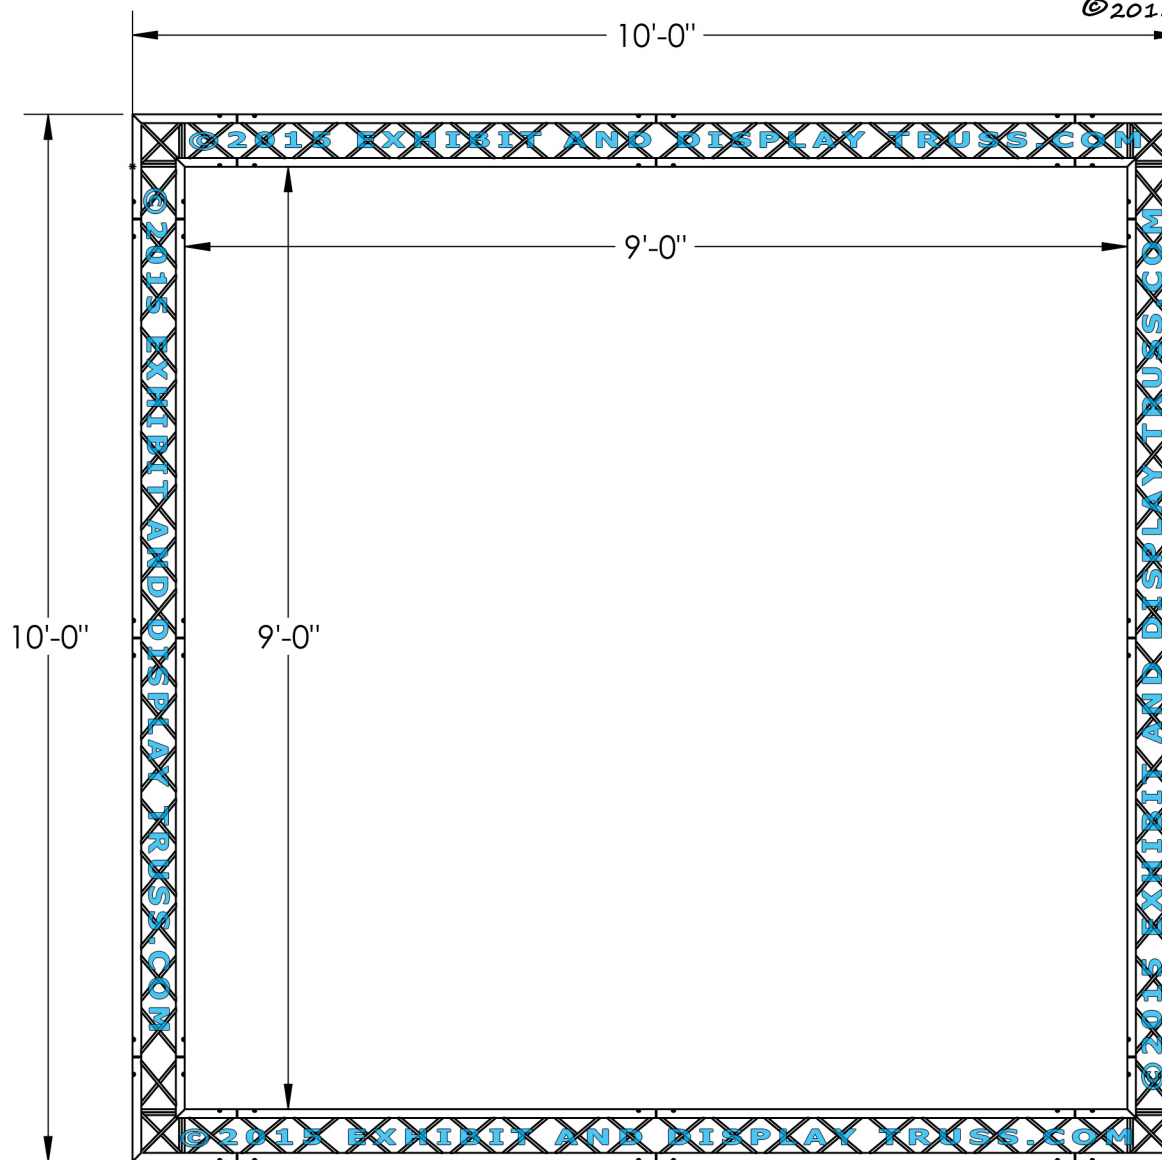

# KIT: A21-64

6" Profile Aluminum Truss. 1" Chords with 5/16" Webs

©2015 EXHIBIT AND DISPLAY TRUSS.COM

**EXPLODED VIEW**

ITEM NO.	PART NUMBER	DESCRIPTION	QTY.
①	EDT6-BP4	Box Base Plate	4
②	EDT6-B3W90	3 Way 90° Junction	4
③	EDT6-B3	3'-0" Box Truss	4
④	EDT6-B4	4'-0" Box Truss	12

# KIT: A21-64

6" Profile Aluminum Truss. 1" Chords with 5/16" Webs

©2015 EXHIBIT AND DISPLAY TRUSS.COM

**TOP VIEW**  
**UNITS: FEET & INCHES**

# KIT: A21-64

6" Profile Aluminum Truss. 1" Chords with 5/16" Webs

©2015 EXHIBIT AND DISPLAY TRUSS.COM

**FRONT VIEW**  
**UNITS: FEET & INCHES**