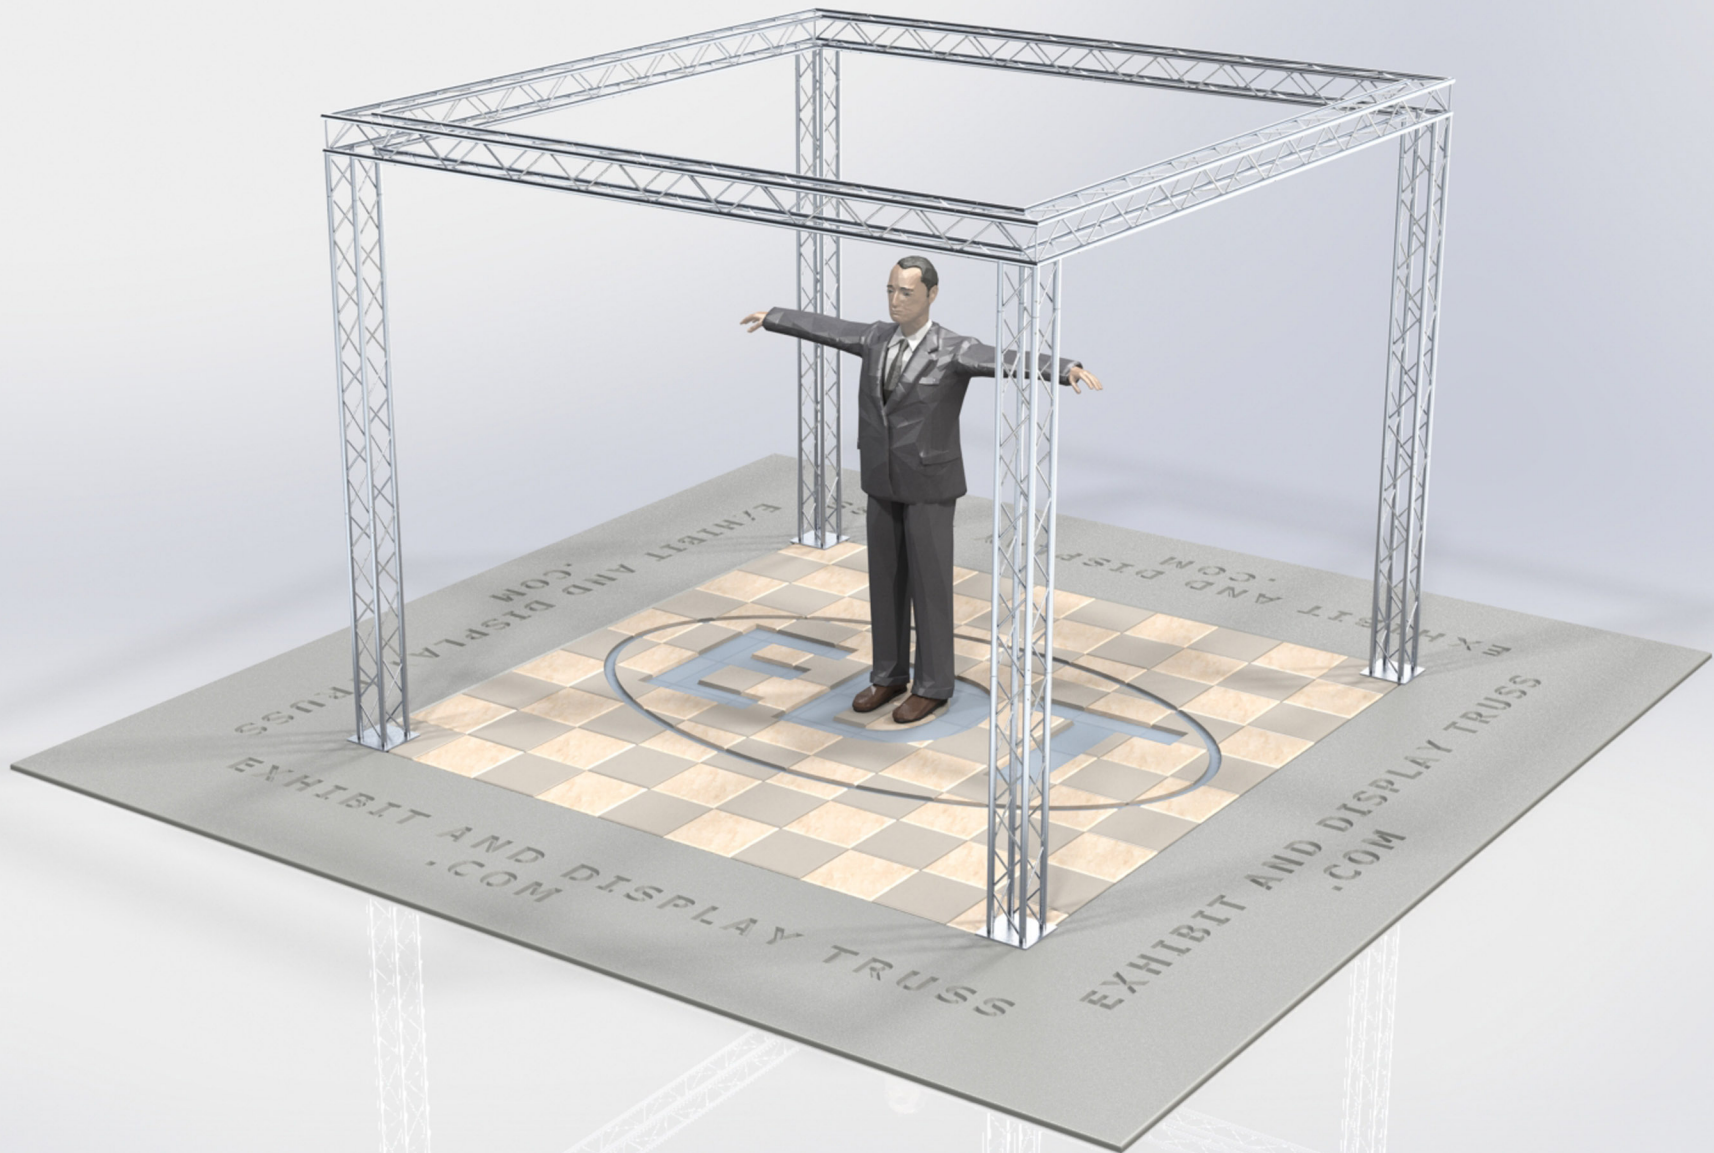

**KIT: A21-64**

**6" Profile Aluminum Truss. 1" Chords with 5/16" Webs**

©2015 EXHIBIT AND DISPLAY TRUSS.COM

**Toll Free: 855-323-4866**  
**Email: [info@exhibitanddisplaytruss.com](mailto:info@exhibitanddisplaytruss.com)**

# KIT: A21-64

6" Profile Aluminum Truss. 1" Chords with 5/16" Webs

©2015 EXHIBIT AND DISPLAY TRUSS.COM

**EXPLODED VIEW**

ITEM NO.	PART NUMBER	DESCRIPTION	QTY.
①	EDT6-BP4	Box Base Plate	4
②	EDT6-B3W90	3 Way 90° Junction	4
③	EDT6-B3	3'-0" Box Truss	4
④	EDT6-B4	4'-0" Box Truss	12

# KIT: A21-64

6" Profile Aluminum Truss. 1" Chords with 5/16" Webs

©2015 EXHIBIT AND DISPLAY TRUSS.COM

**TOP VIEW**  
**UNITS: FEET & INCHES**

# KIT: A21-64

6" Profile Aluminum Truss. 1" Chords with 5/16" Webs

©2015 EXHIBIT AND DISPLAY TRUSS.COM

**FRONT VIEW**  
**UNITS: FEET & INCHES**