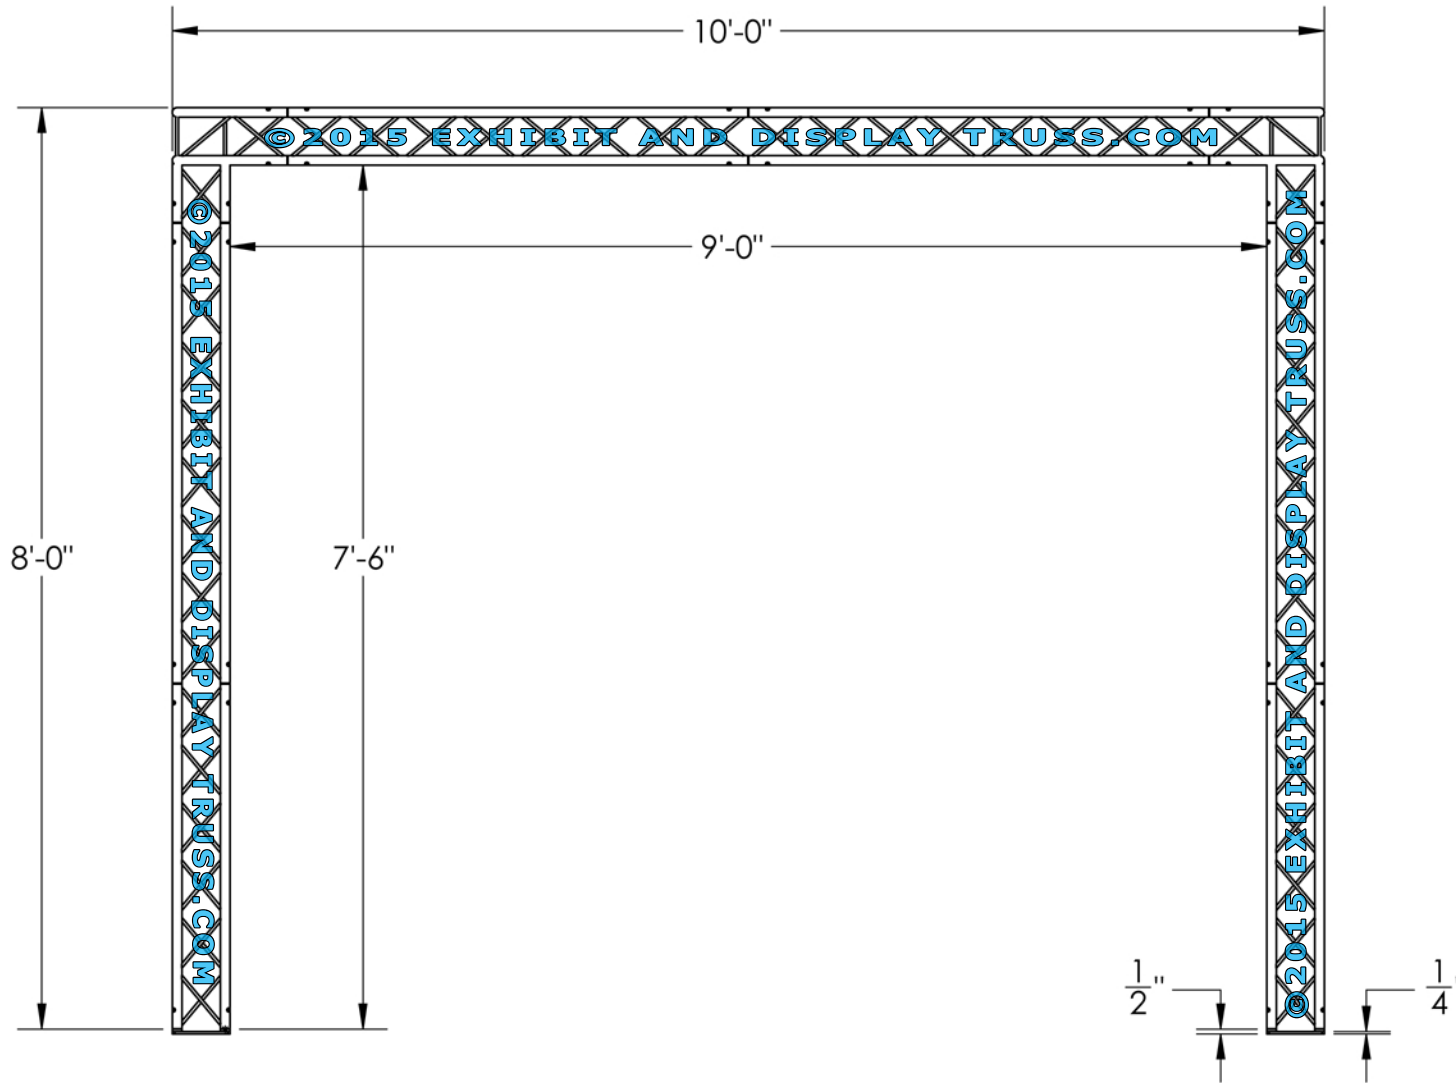

# KIT: A21-64

6" Profile Aluminum Truss. 1" Chords with 5/16" Webs

©2015 EXHIBIT AND DISPLAY TRUSS.COM

**FRONT VIEW**  
**UNITS: FEET & INCHES**