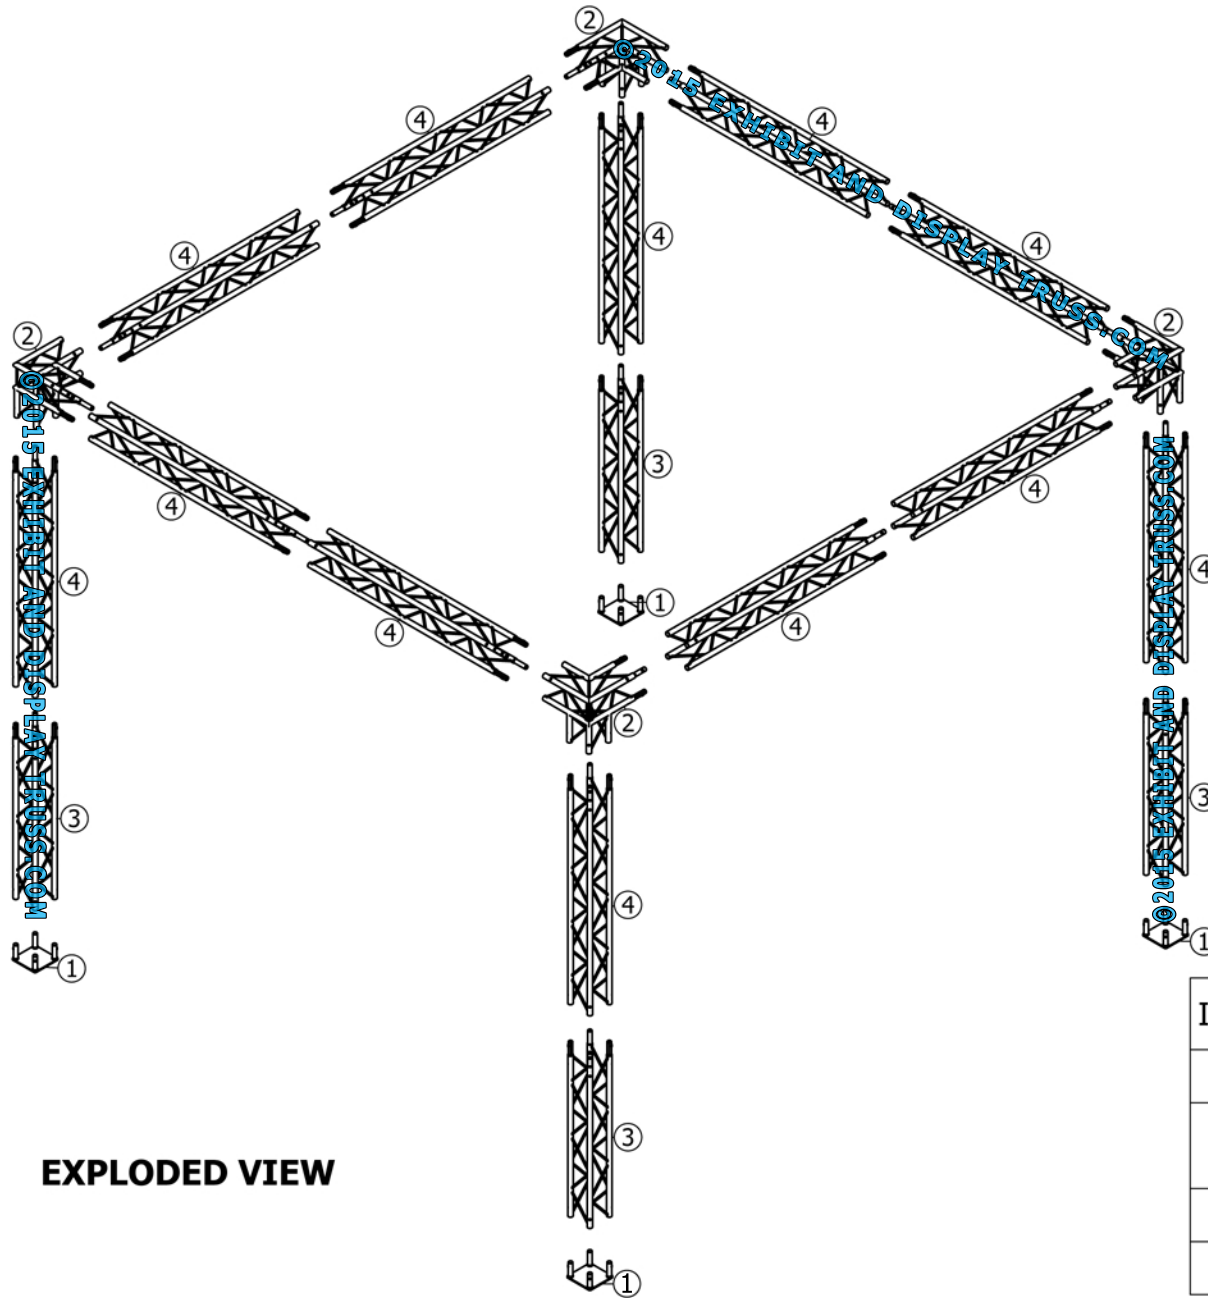

# KIT: A21-64

6" Profile Aluminum Truss. 1" Chords with 5/16" Webs

©2015 EXHIBIT AND DISPLAY TRUSS.COM

**EXPLODED VIEW**

ITEM NO.	PART NUMBER	DESCRIPTION	QTY.
①	EDT6-BP4	Box Base Plate	4
②	EDT6-B3W90	3 Way 90° Junction	4
③	EDT6-B3	3'-0" Box Truss	4
④	EDT6-B4	4'-0" Box Truss	12