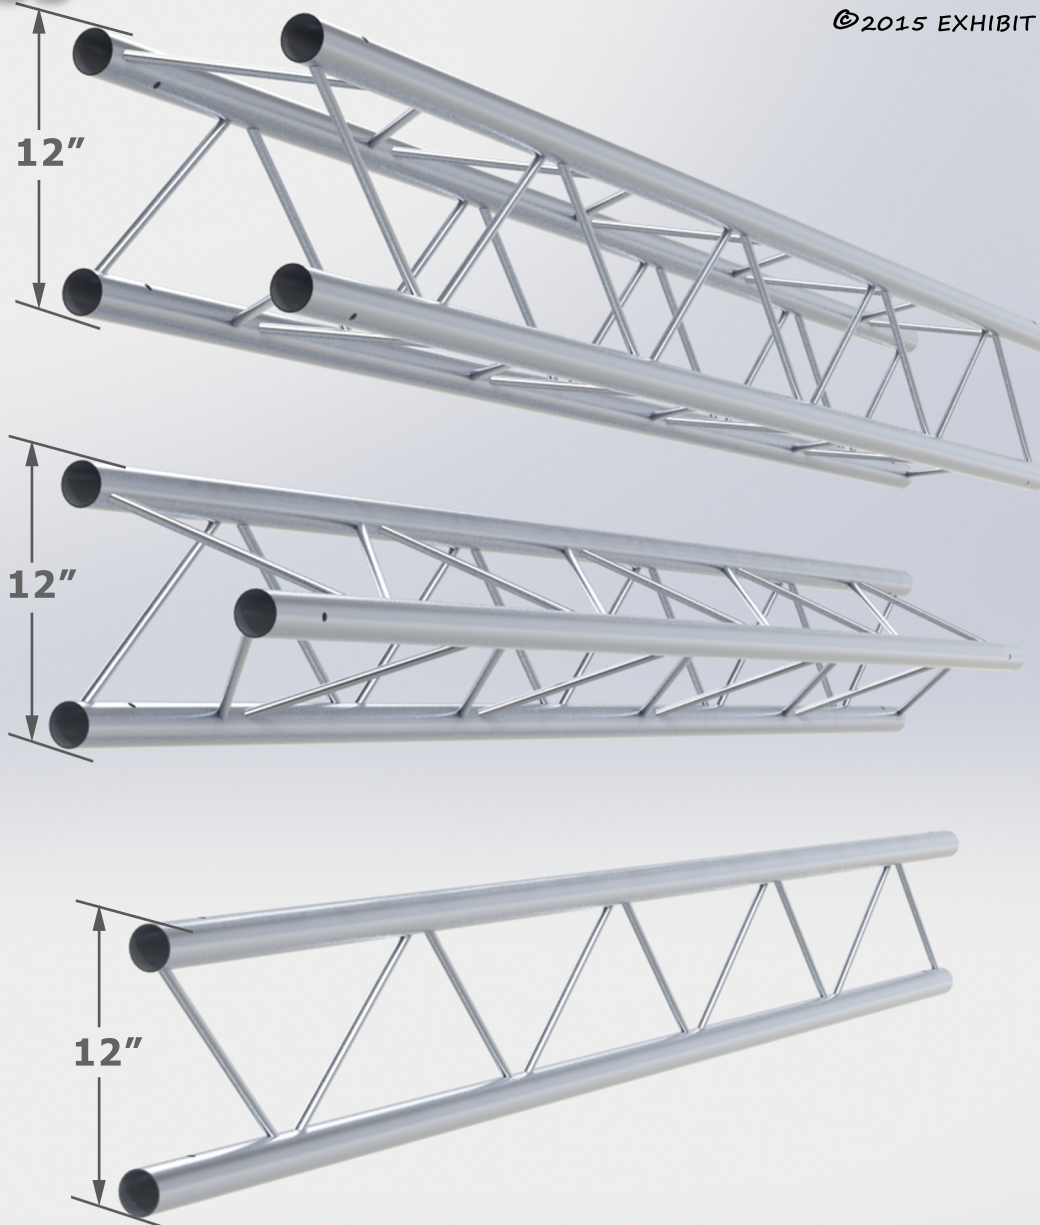

# 12" WIDE TRUSS

12" Wide Aluminum Truss. 2" Chords with 1/2" Webs

©2015 EXHIBIT AND DISPLAY TRUSS.COM

Toll Free: 855-323-4866  
Email: [info@exhibitanddisplaytruss.com](mailto:info@exhibitanddisplaytruss.com)