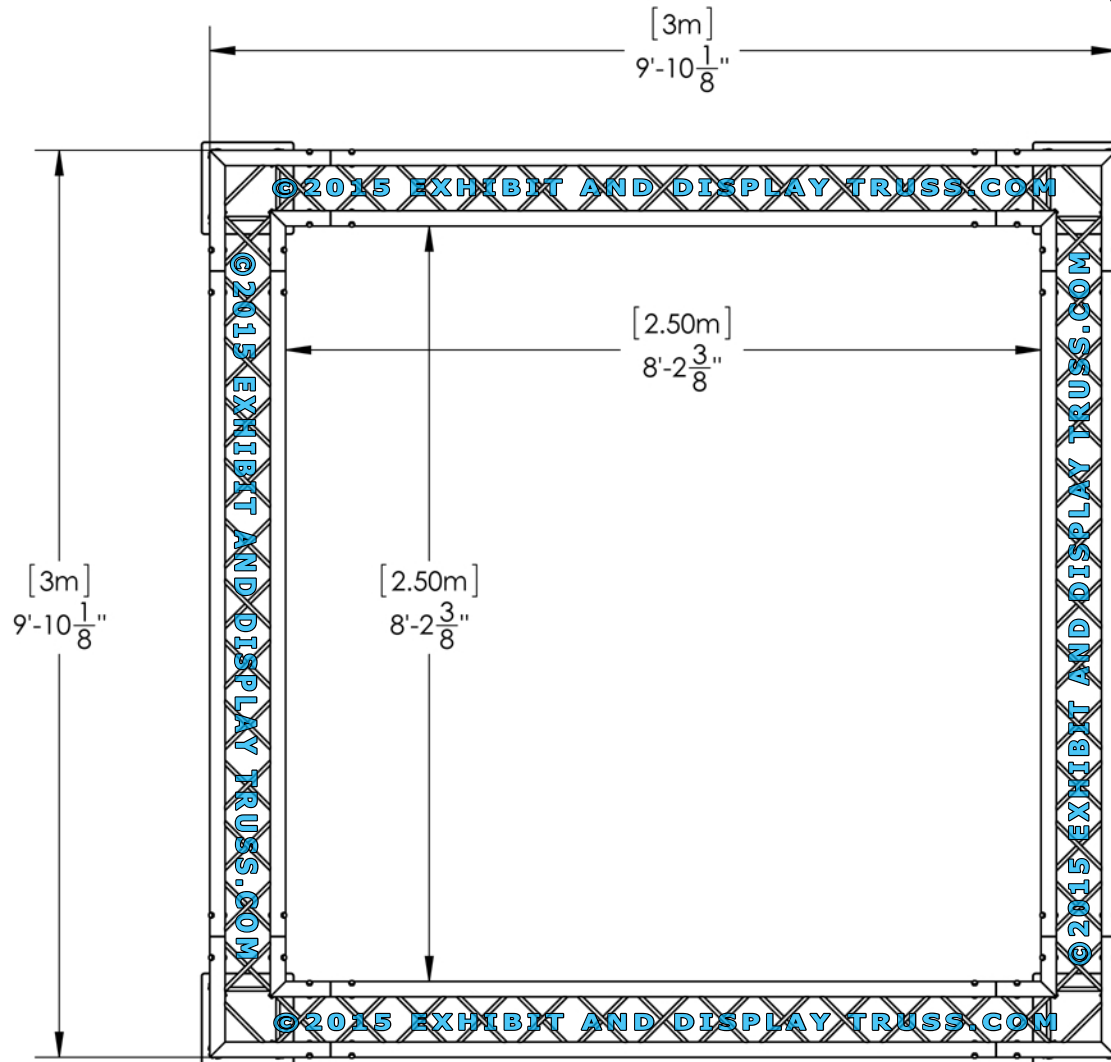

KIT: A21-104

10" Wide Aluminum Truss. 2" Chords with 1/2" Webs

©2015 EXHIBIT AND DISPLAY TRUSS.COM

Top View
Units: Feet & Inches
Metres