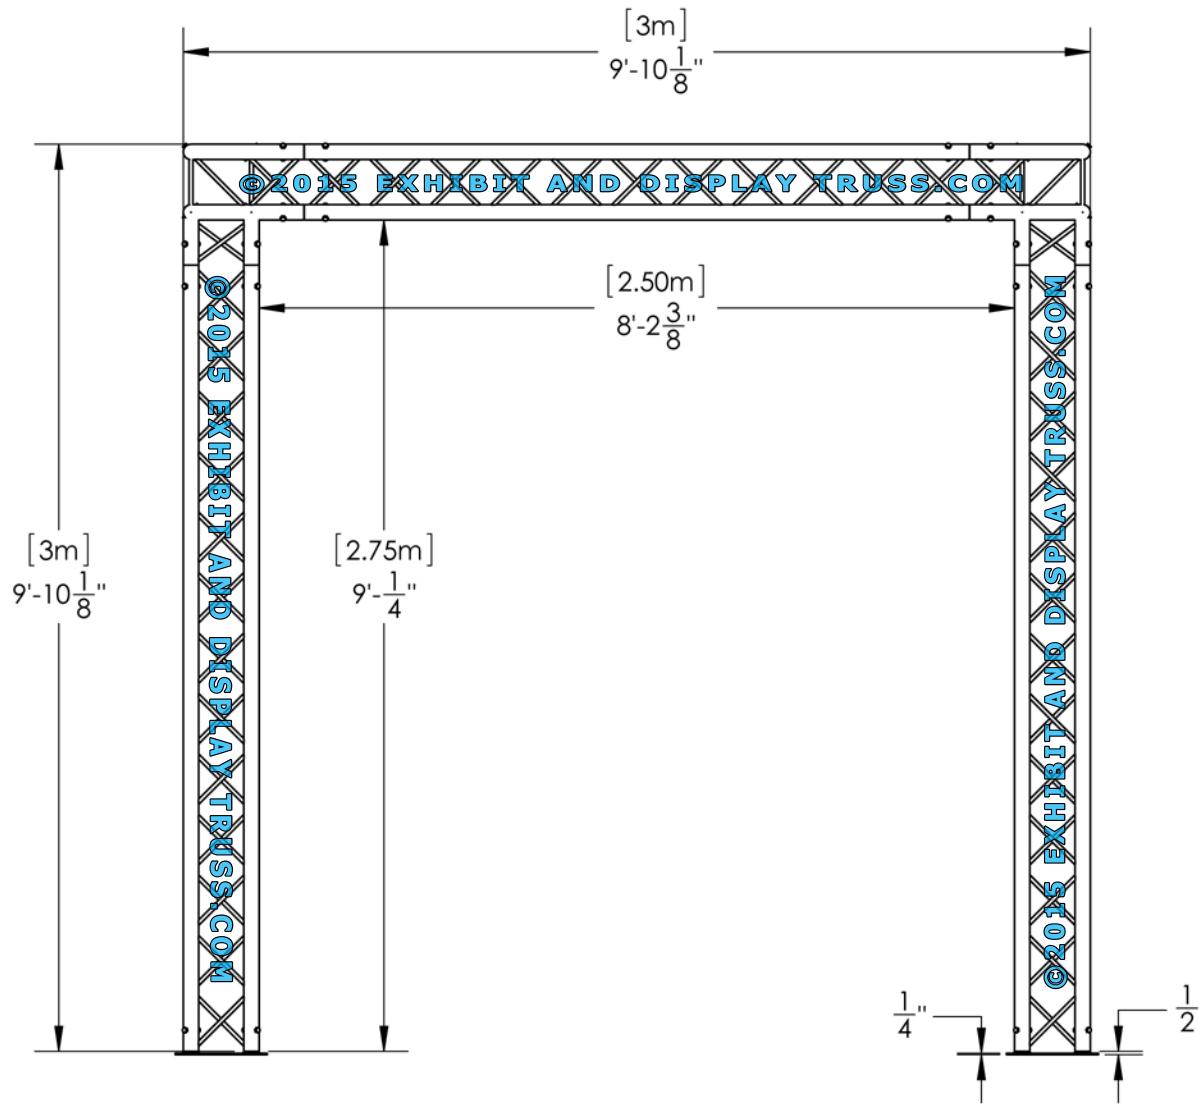

KIT: A21-104

10" Wide Aluminum Truss. 2" Chords with 1/2" Webs

©2015 EXHIBIT AND DISPLAY TRUSS.COM

Front View
Units: Feet & Inches
Metres