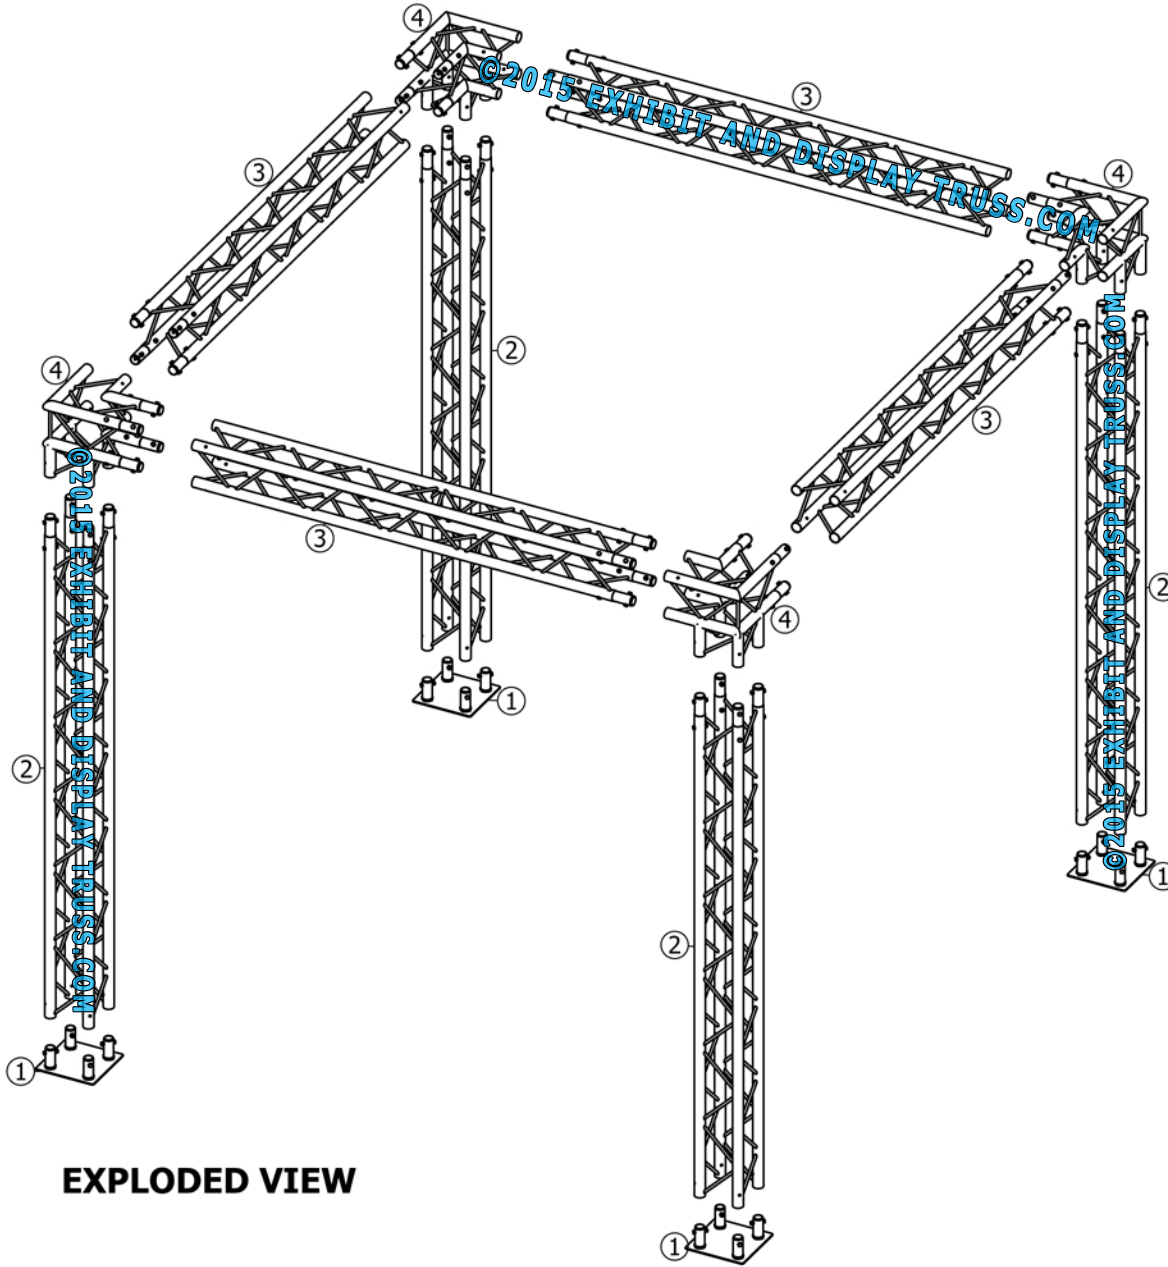

KIT: A21-104

10" Wide Aluminum Truss. 2" Chords with 1/2" Webs

©2015 EXHIBIT AND DISPLAY TRUSS.COM

EXPLODED VIEW

ITEM NO.	PART NUMBER	DESCRIPTION	QTY.
①	EDT10-BP4	Box Base Plate	4
②	EDT10-B2.6	2.6m Box Truss	4
③	EDT10-B2.2	2.2m Box Truss	4
④	EDT10-B3W90	3 Way 90° Junction	4