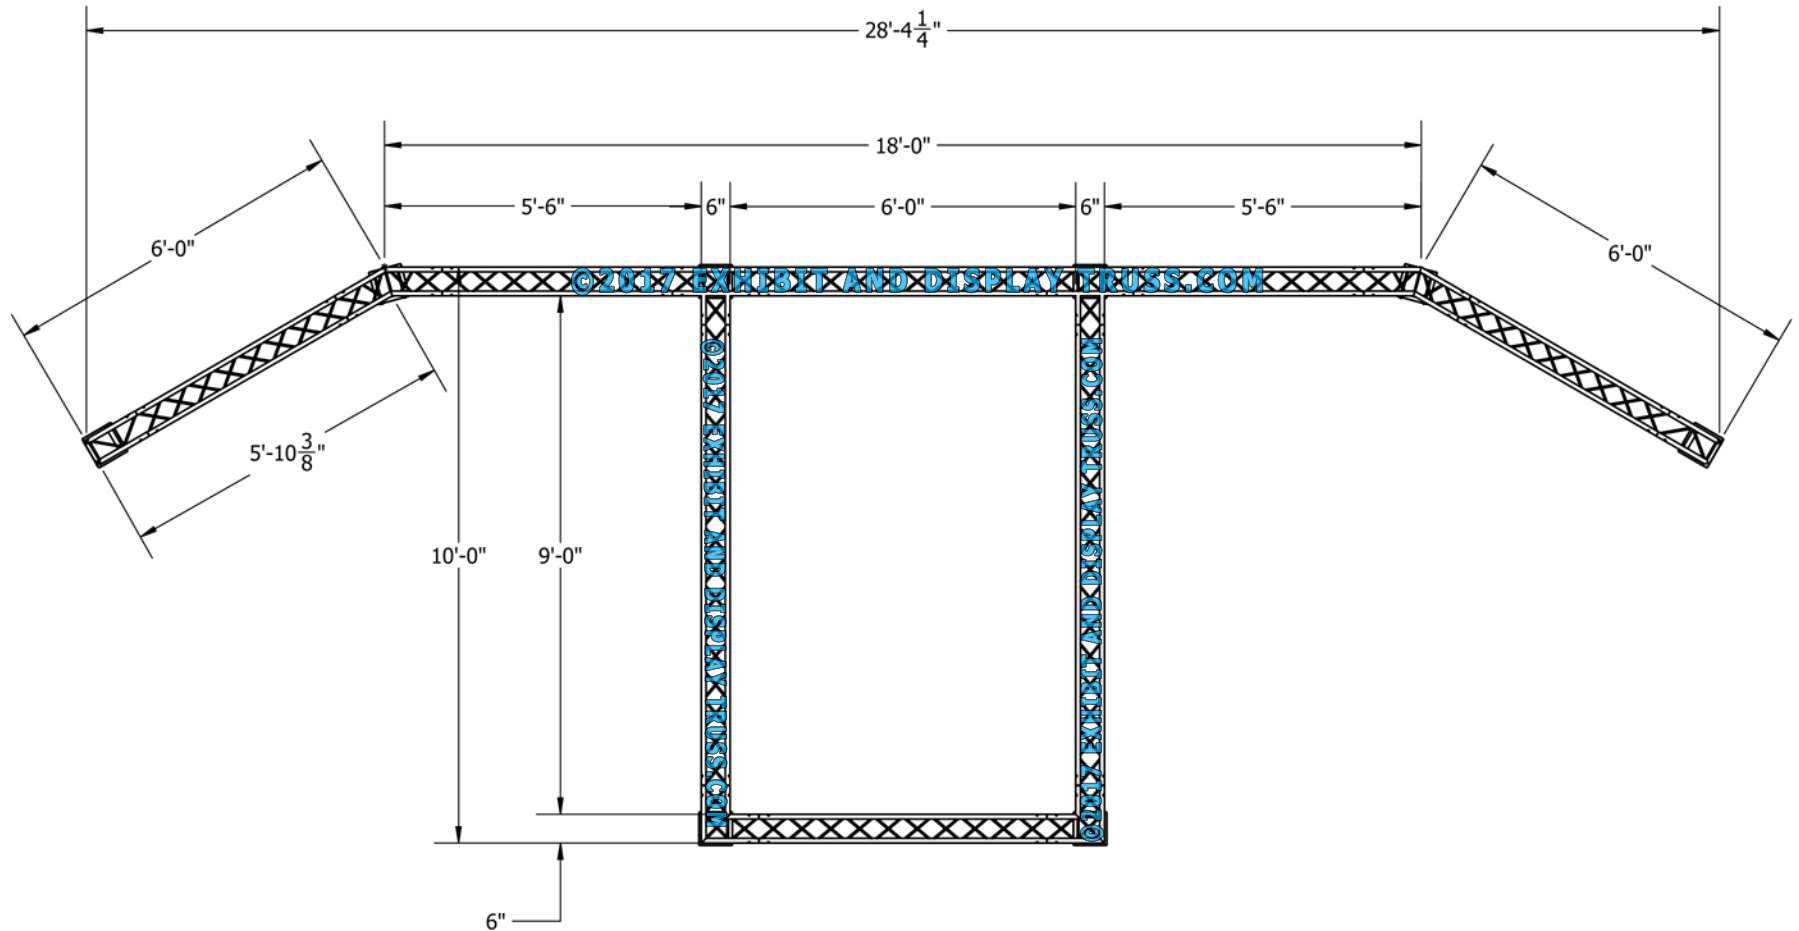

KIT: C44-64

6" Wide Aluminum Box Truss. 1" Chords with 5/16" Webs

©2017 EXHIBIT AND DISPLAY TRUSS.COM

TOP VIEW
UNITS: FEET & INCHES

©2017 EXHIBIT AND DISPLAY TRUSS.COM

Toll Free: 855-323-4866
Email: info@exhibitanddisplaytruss.com