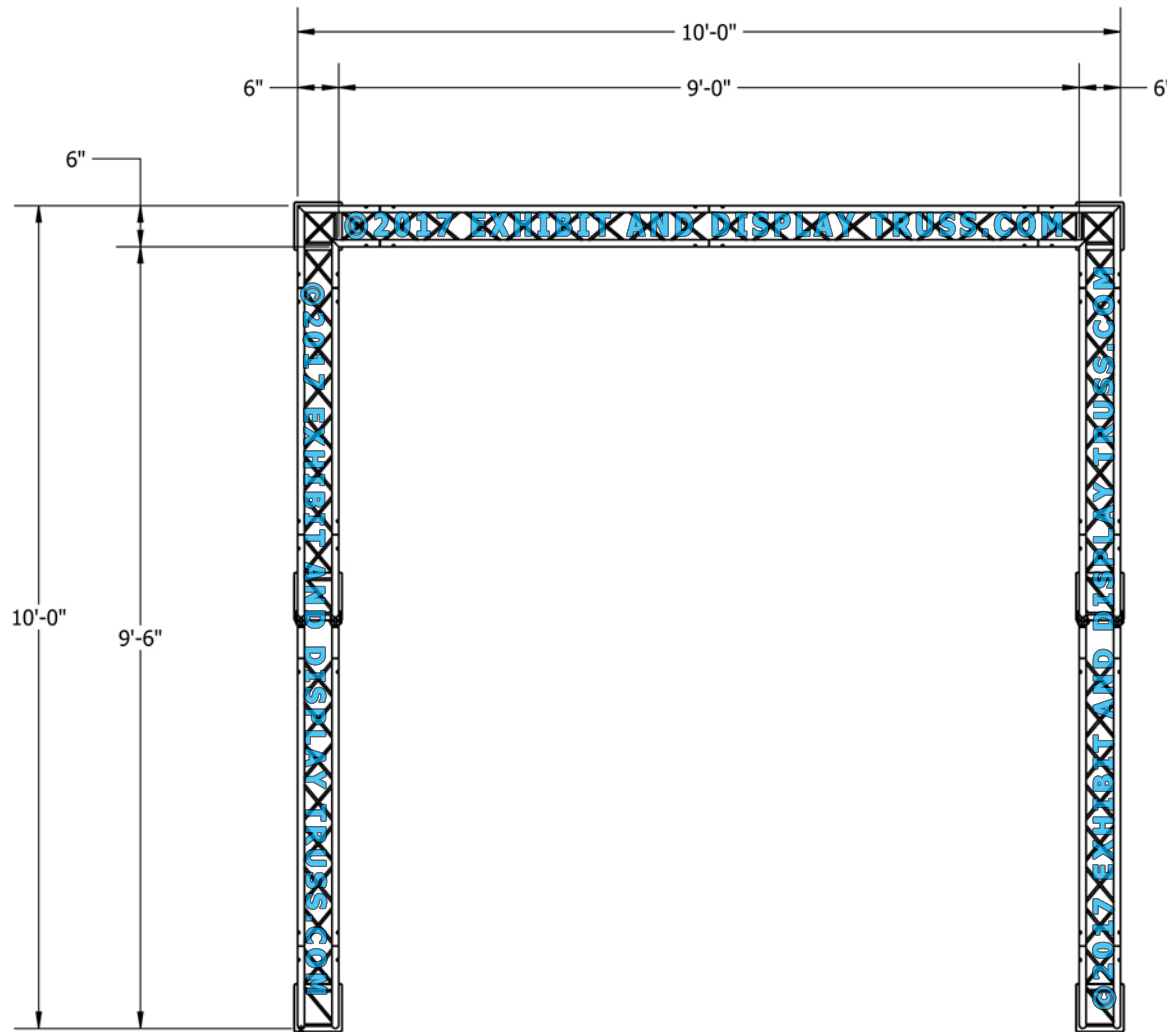

KIT: A49-64

Linear Booth

6" Wide Aluminum Box Truss. 1" Chords with 5/16" Webs

©2017 EXHIBIT AND DISPLAY TRUSS.COM

TOP VIEW
UNITS: FEET & INCHES

©2017 EXHIBIT AND DISPLAY TRUSS.COM