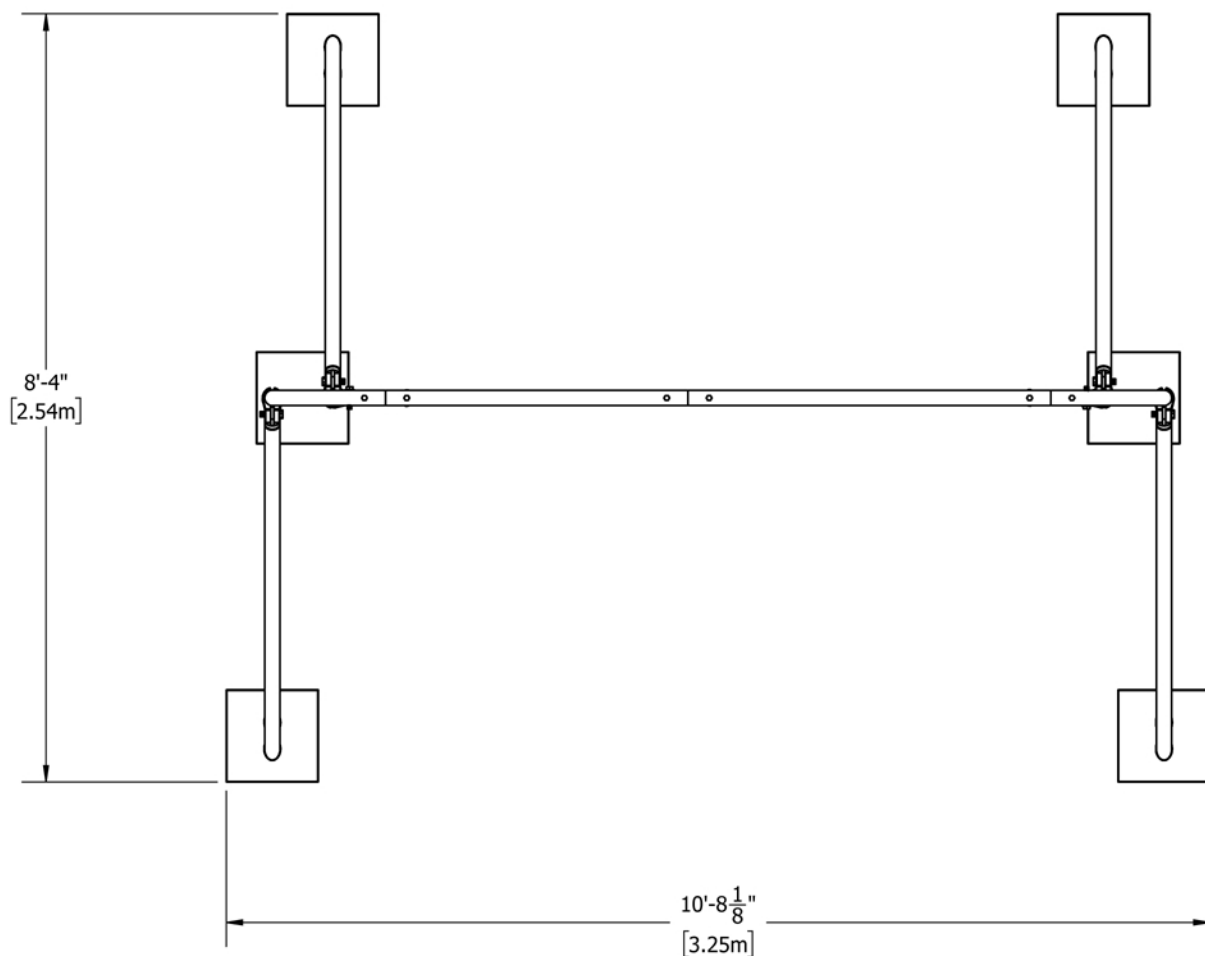

KIT: A33-102S

10" Wide Aluminum Flat Truss. 2" Chords with 1/2" Webs

©2017 EXHIBIT AND DISPLAY TRUSS.COM

©2017 EXHIBIT AND DISPLAY TRUSS.COM