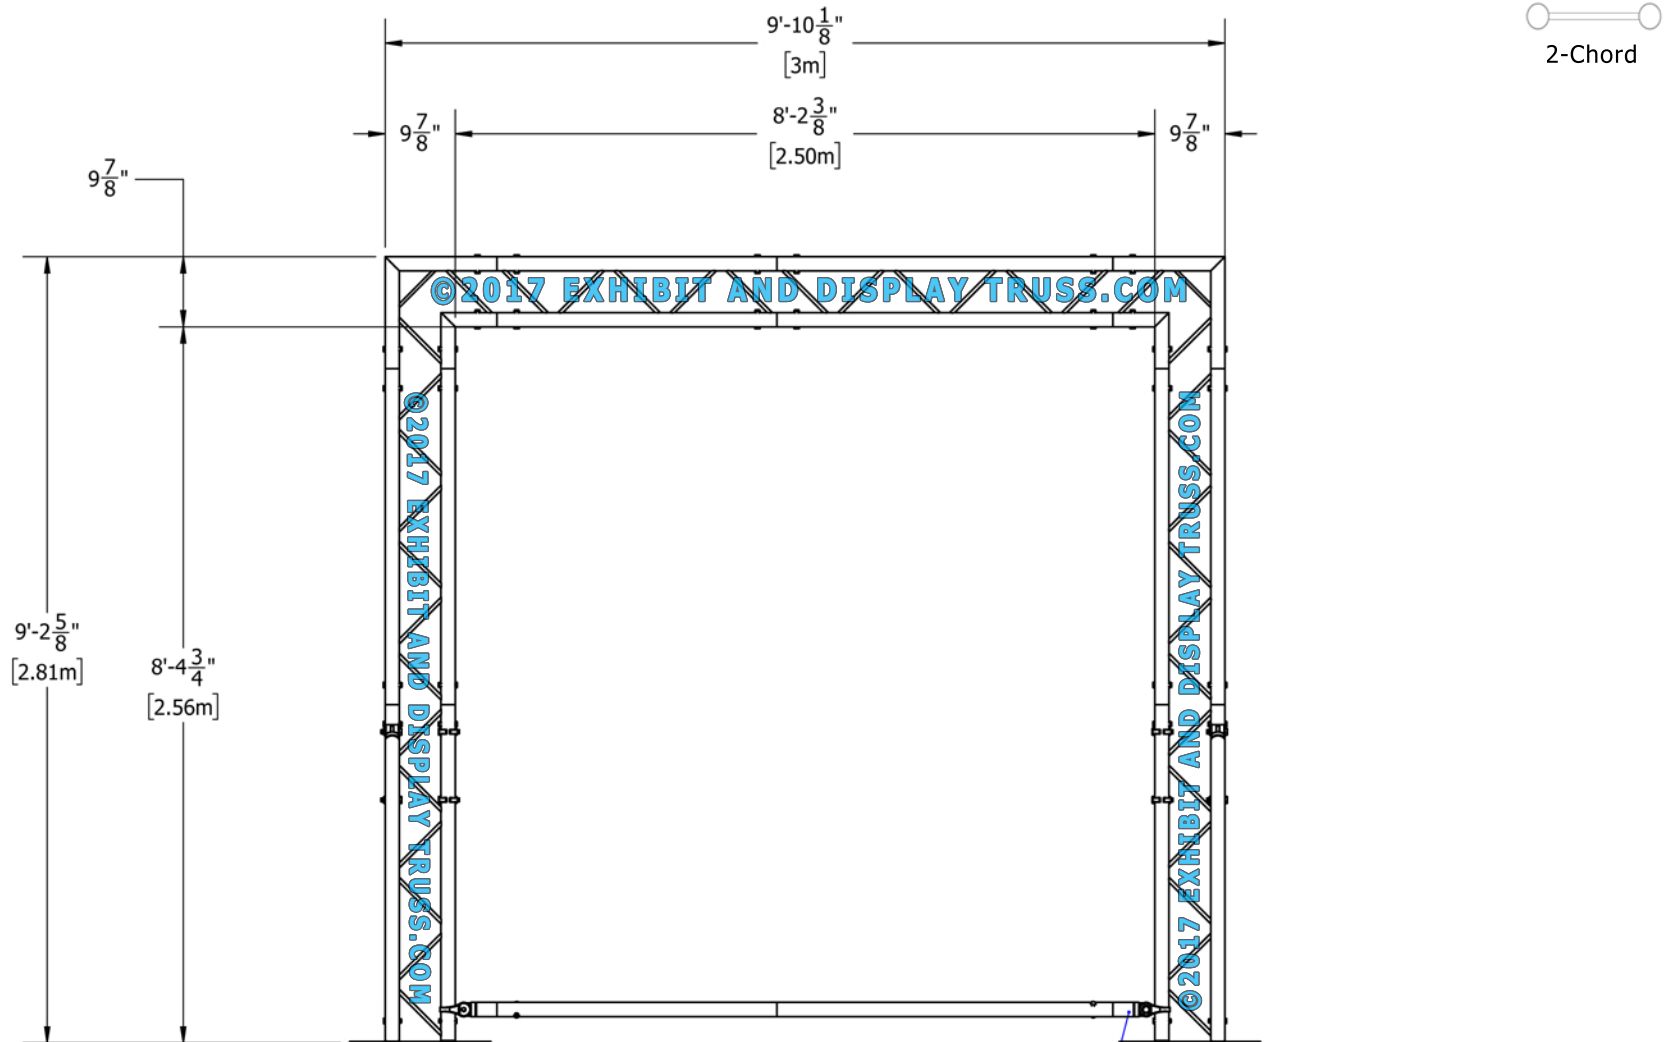

KIT: A33-102S

10" Wide Aluminum Flat Truss. 2" Chords with 1/2" Webs

©2017 EXHIBIT AND DISPLAY TRUSS.COM

Front View
Units: Feet & Inches
[Meters]

Extender hooks clamps allow single tube to be moved vertically to desired position.