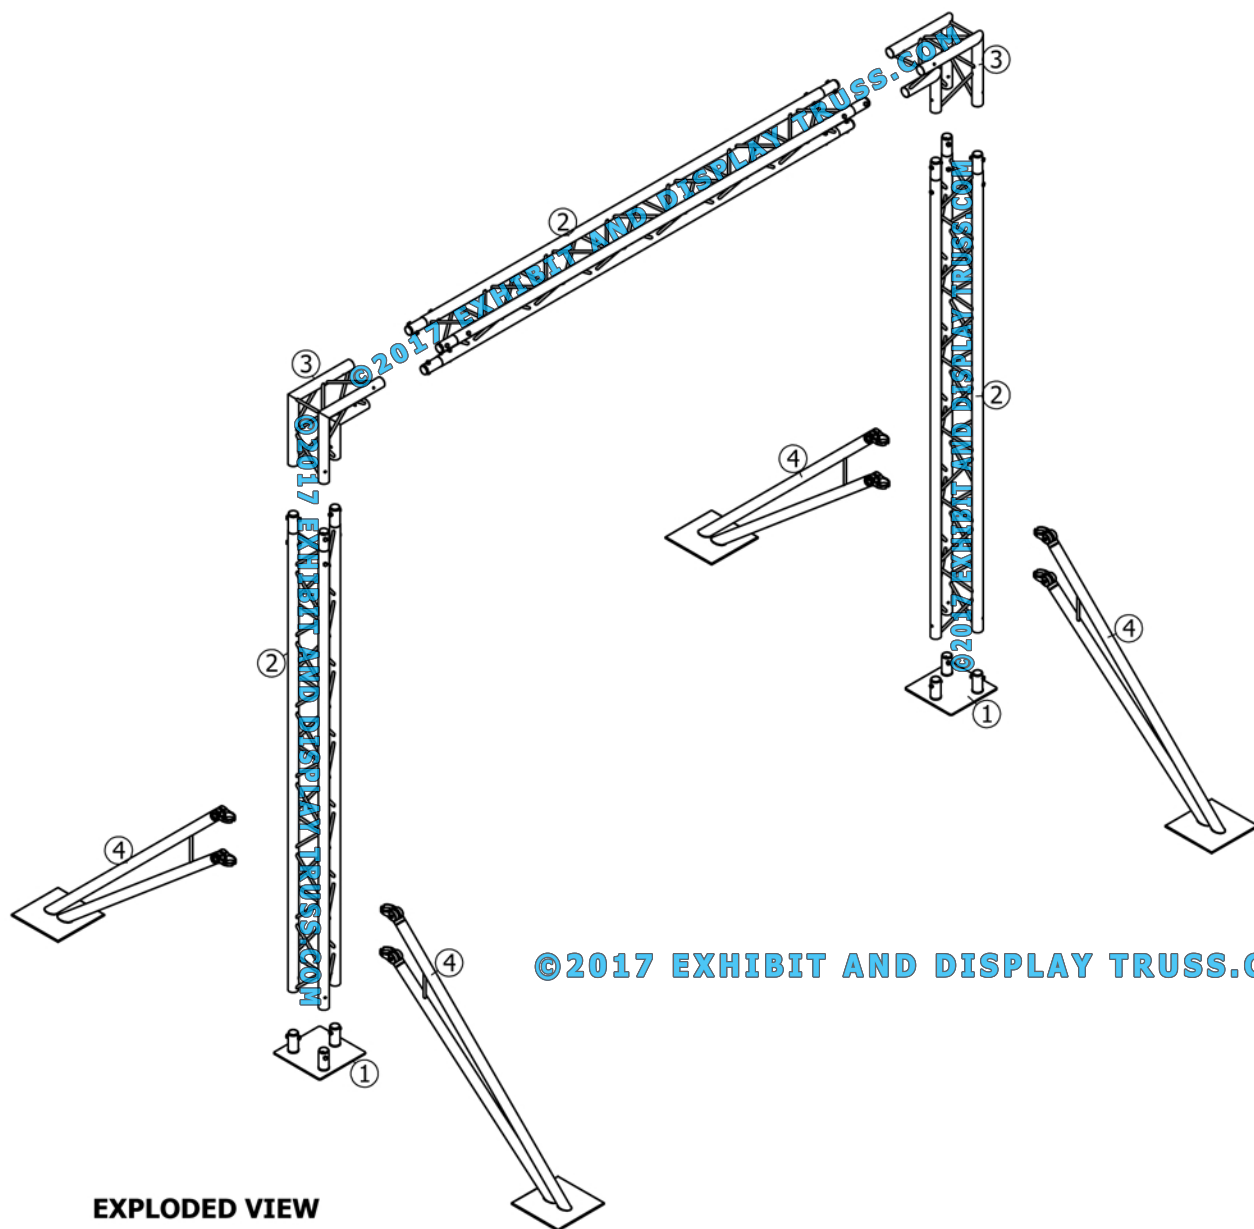

# KIT: FL-1

10" Wide Aluminum Tri Truss. 2" Chords with 1/2" Webs

©2017 EXHIBIT AND DISPLAY TRUSS.COM

EXPLODED VIEW

©2017 EXHIBIT AND DISPLAY TRUSS.COM

ITEM NO.	PART NUMBER	DESCRIPTION	QTY.
1	EDT10-BP3	Tri Base Plate (square)	2
2	EDT10-T2.6	2.6m Tri Truss	3
3	EDT10-T2W90A	2 Way 90° Junction Apex In	2
4	EDT2-OR1	Outrigger Arms with Swivel Hooks	4