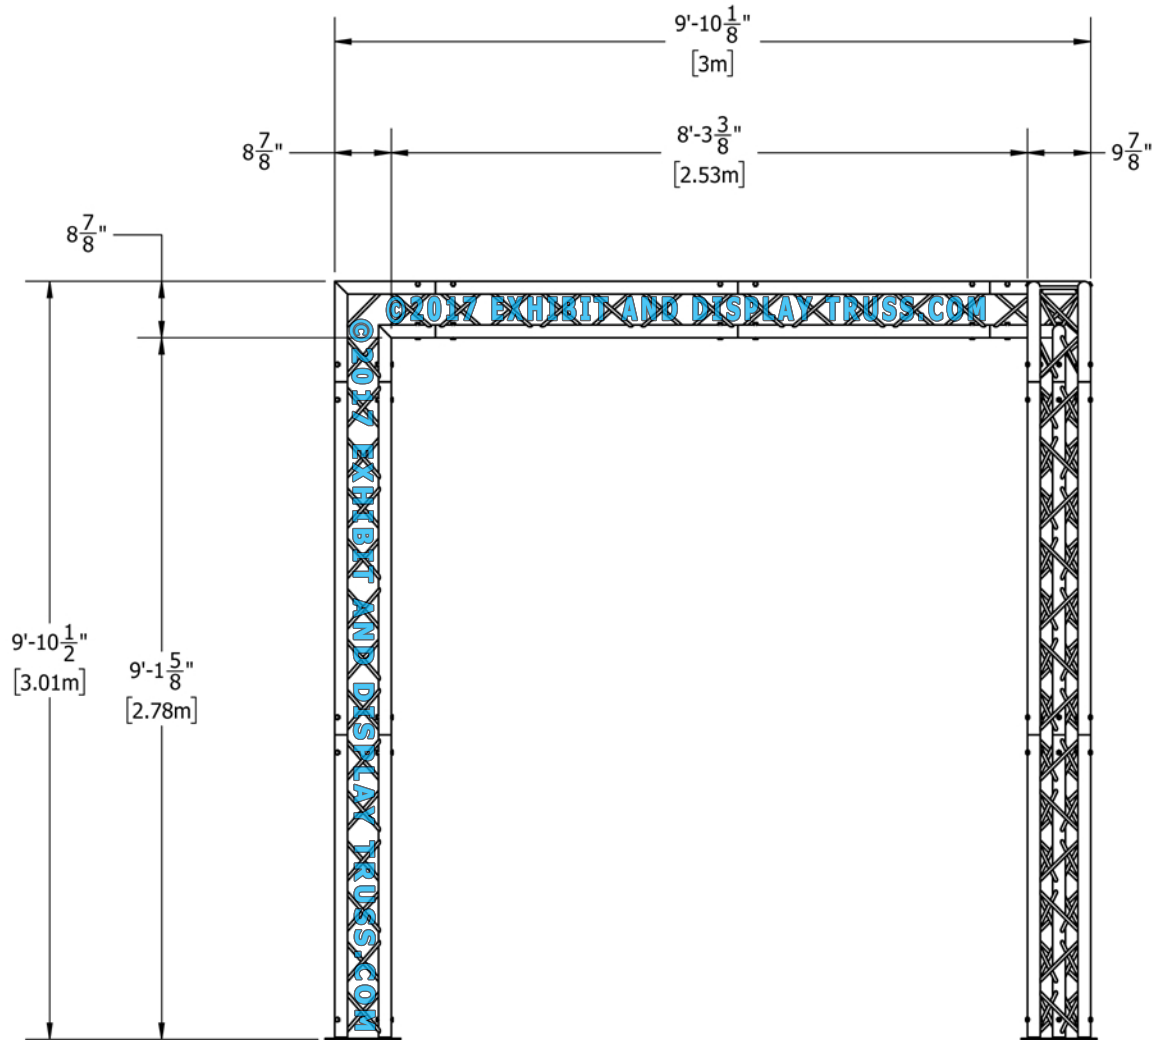

KIT: A48-103

10" Wide Aluminum Tri Truss. 2" Chords with 1/2" Webs

© 2017 EXHIBIT AND DISPLAY TRUSS.COM

Side View
Units: Feet & Inches
[Meters]

© 2017 EXHIBIT AND DISPLAY TRUSS.COM