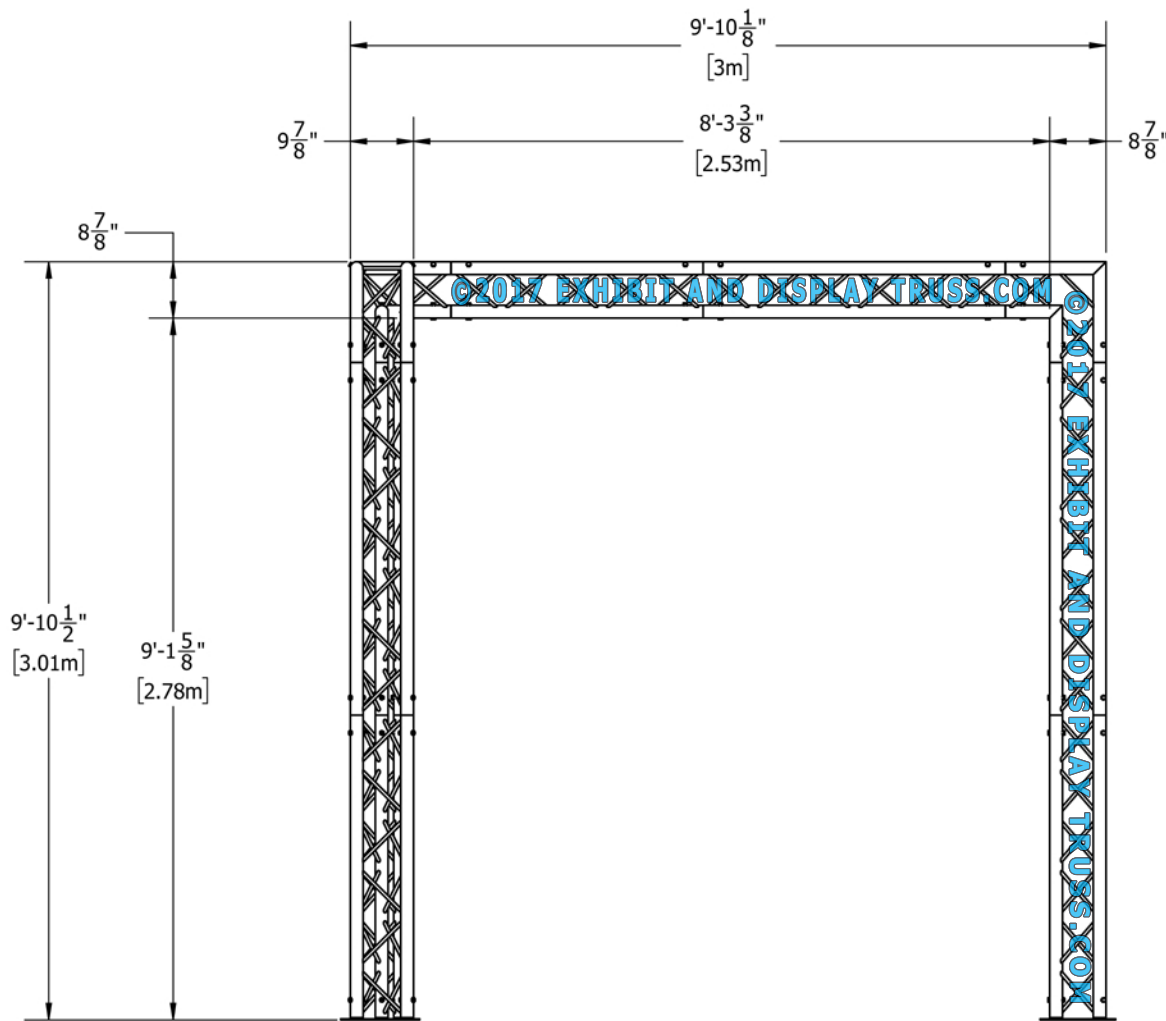

# KIT: A48-103

10" Wide Aluminum Tri Truss. 2" Chords with 1/2" Webs

© 2017 EXHIBIT AND DISPLAY TRUSS.COM

Front View  
Units: Feet & Inches  
[Meters]

© 2017 EXHIBIT AND DISPLAY TRUSS.COM