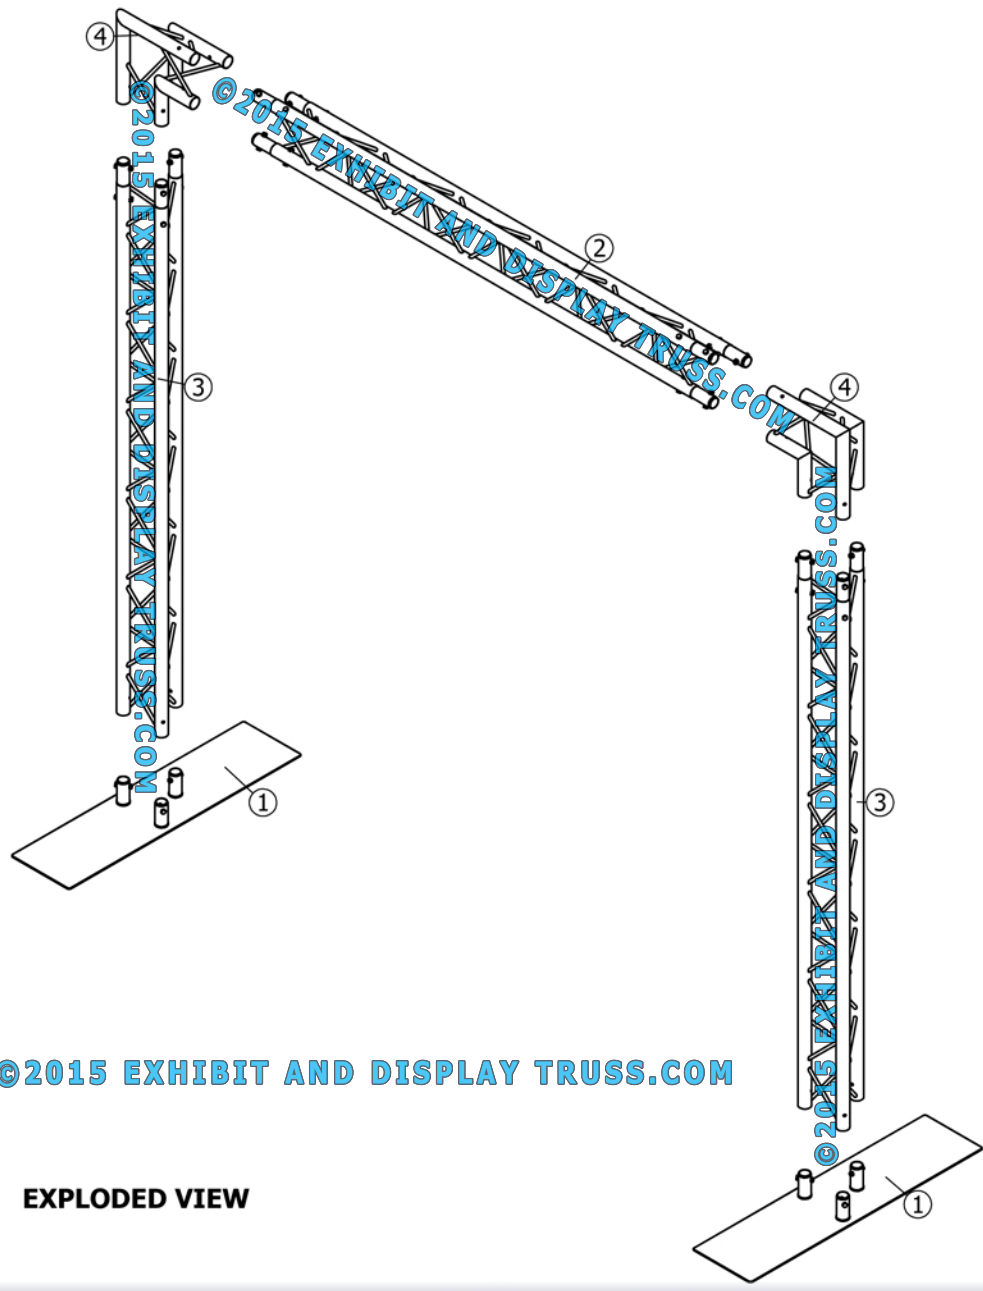

# KIT: A41-103

10" Wide Aluminum Truss. 2" Chords with 1/2" Webs

©2015 EXHIBIT AND DISPLAY TRUSS.COM

©2015 EXHIBIT AND DISPLAY TRUSS.COM

EXPLODED VIEW

ITEM NO.	PART NUMBER	DESCRIPTION	QTY.
①	EDT10-BP3-12x48	12x48 Tri Base Plate	2
②	EDT10-T2.2	2.2m Tri Truss	1
③	EDT10-T2.6	2.6m Tri Truss	2
④	EDT10-T2W90	2 Way 90° Junction Apex Up/Down	2