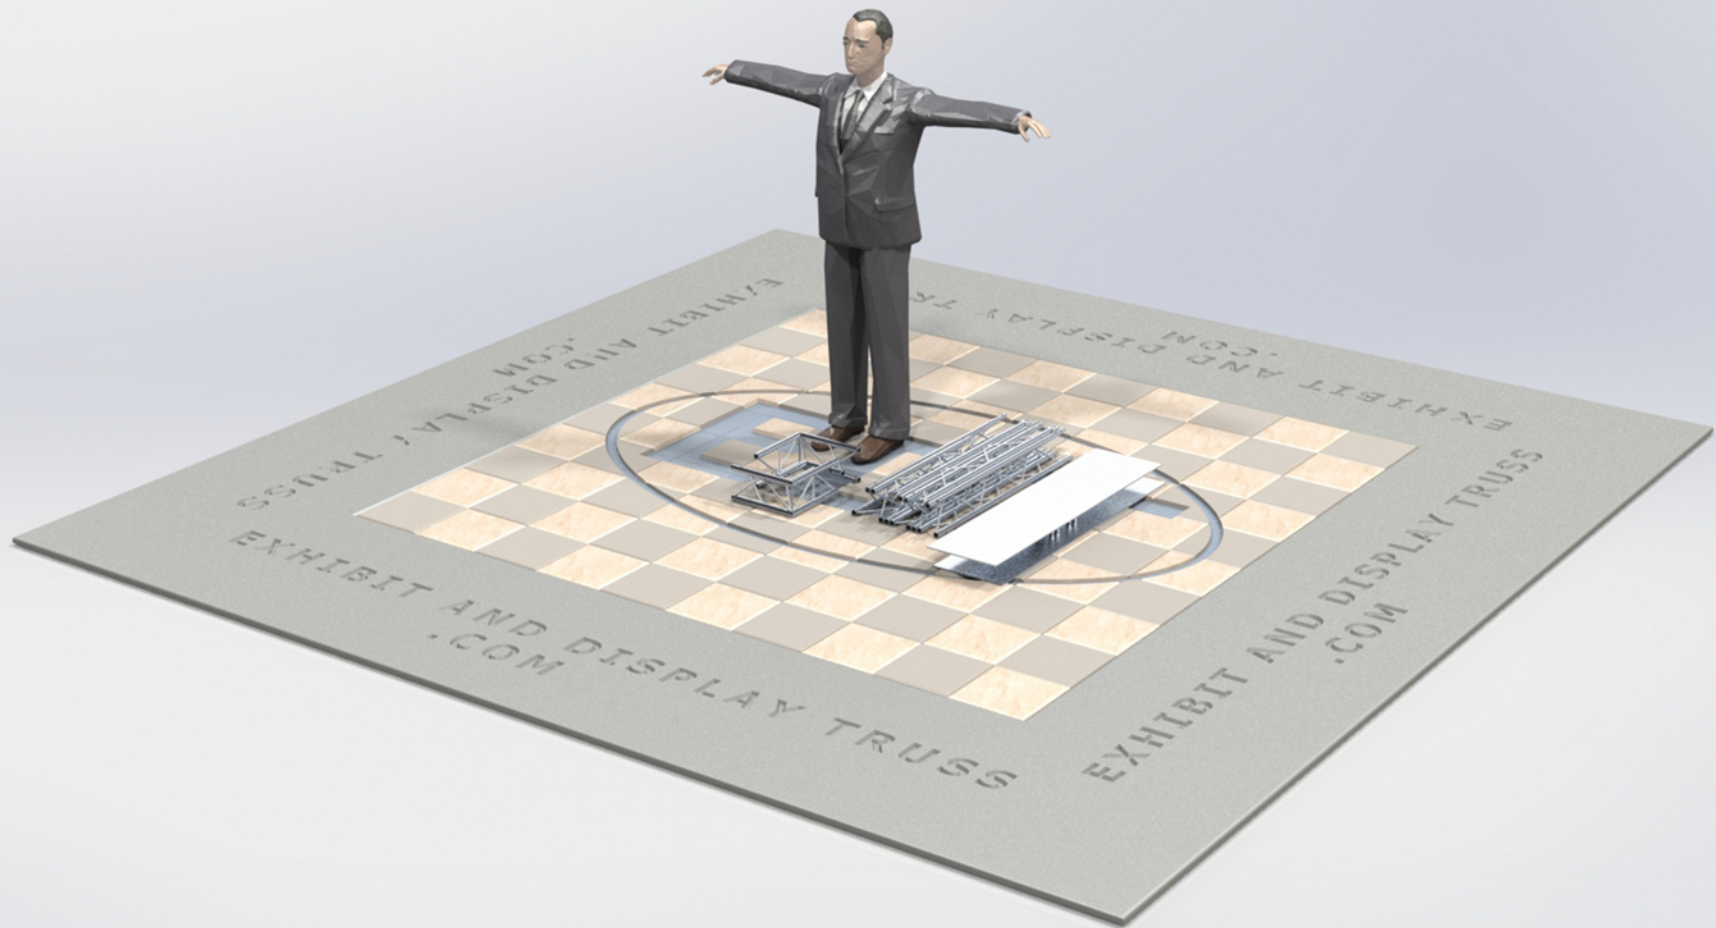

KIT: A35-62

Packs down small and lightweight

6" Wide Aluminum Truss. 1" Chords with 5/16" Webs

©2015 EXHIBIT AND DISPLAY TRUSS.COM

Toll Free: 855-323-4866
Email: info@exhibitanddisplaytruss.com

ExhibitAndDisplayTruss.com