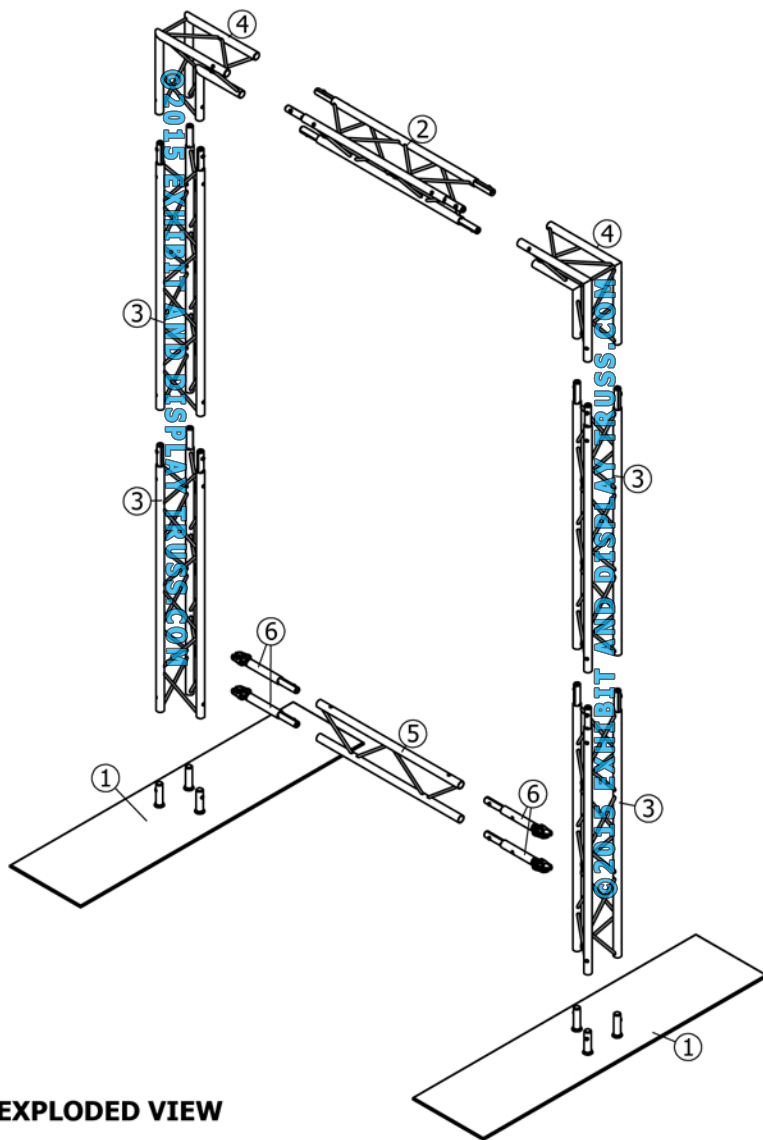

KIT: A35-62

6" Wide Aluminum Truss. 1" Chords with 5/16" Webs

©2015 EXHIBIT AND DISPLAY TRUSS.COM

©2015 EXHIBIT AND DISPLAY TRUSS.COM

ITEM NO.	PART NUMBER	DESCRIPTION	QTY.
①	EDT6-BP3A-48x12	Tri Base Plate 48"x12" Apex In	2
②	EDT6-T2	2'-0" Tri Truss	1
③	EDT6-T3	3'-0" Tri Truss	4
④	EDT6-T2W90A	2 Way 90° Junction Apex In	2
⑤	EDT6-L2	2'-0" Ladder Truss	1
⑥	EDT6-EHC4	Extender Hook Clamp	4