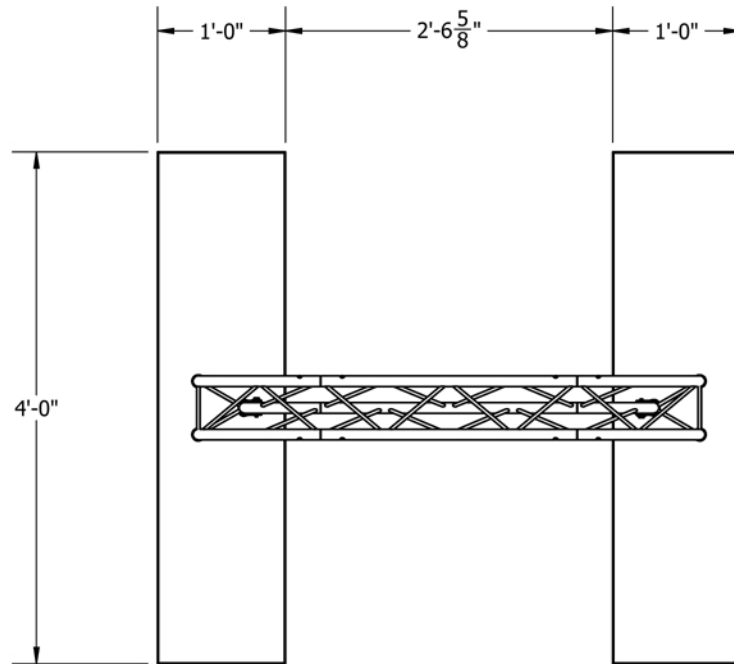

KIT: A35-62

6" Wide Aluminum Truss. 1" Chords with 5/16" Webs

©2015 EXHIBIT AND DISPLAY TRUSS.COM

©2015 EXHIBIT AND DISPLAY TRUSS.COM

TOP VIEW
UNITS: FEET & INCHES

FRONT VIEW
UNITS: FEET & INCHES