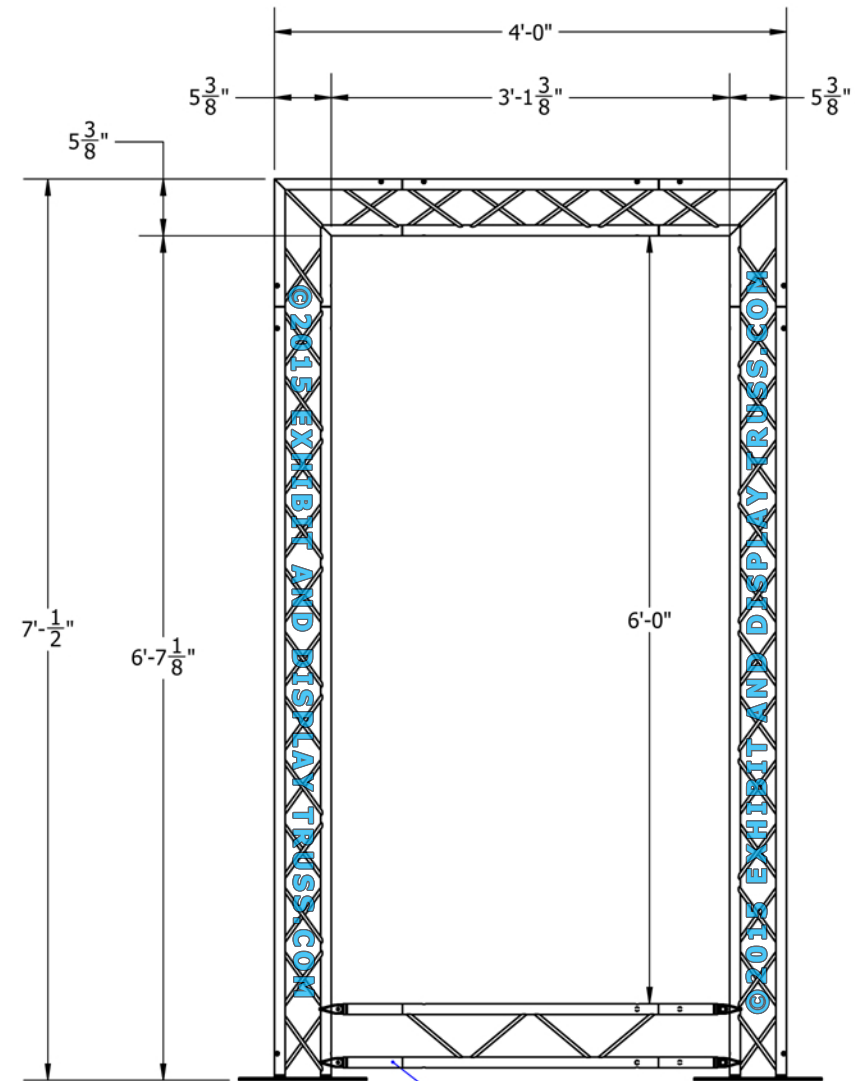

KIT: A35-62

6" Wide Aluminum Truss. 1" Chords with 5/16" Webs

©2015 EXHIBIT AND DISPLAY TRUSS.COM

©2015 EXHIBIT AND DISPLAY TRUSS.COM

TOP VIEW
UNITS: FEET & INCHES

FRONT VIEW
UNITS: FEET & INCHES