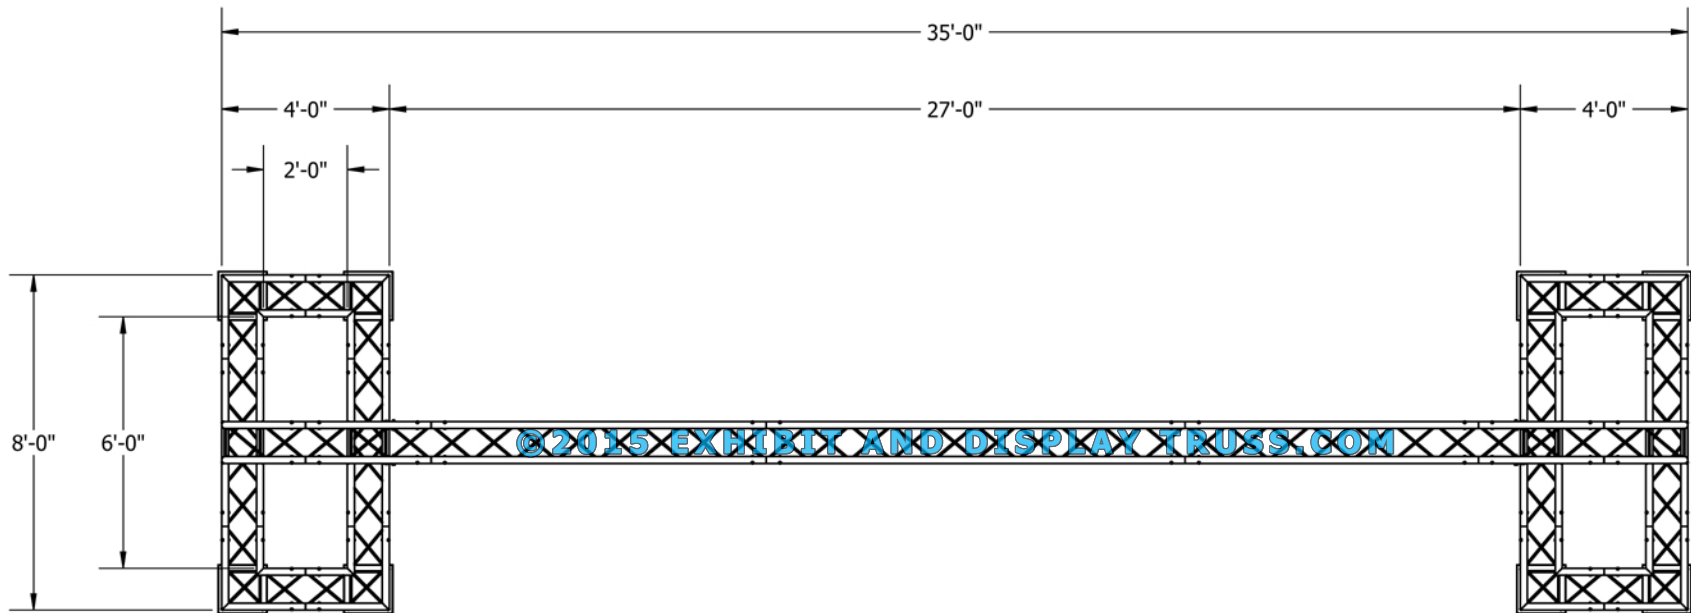

KIT: FL-14

12" Wide Aluminum Truss. 2" Chords with 1/2" Webs

©2015 EXHIBIT AND DISPLAY TRUSS.COM

TOP VIEW
UNITS: FEET & INCHES

©2015 EXHIBIT AND DISPLAY TRUSS.COM