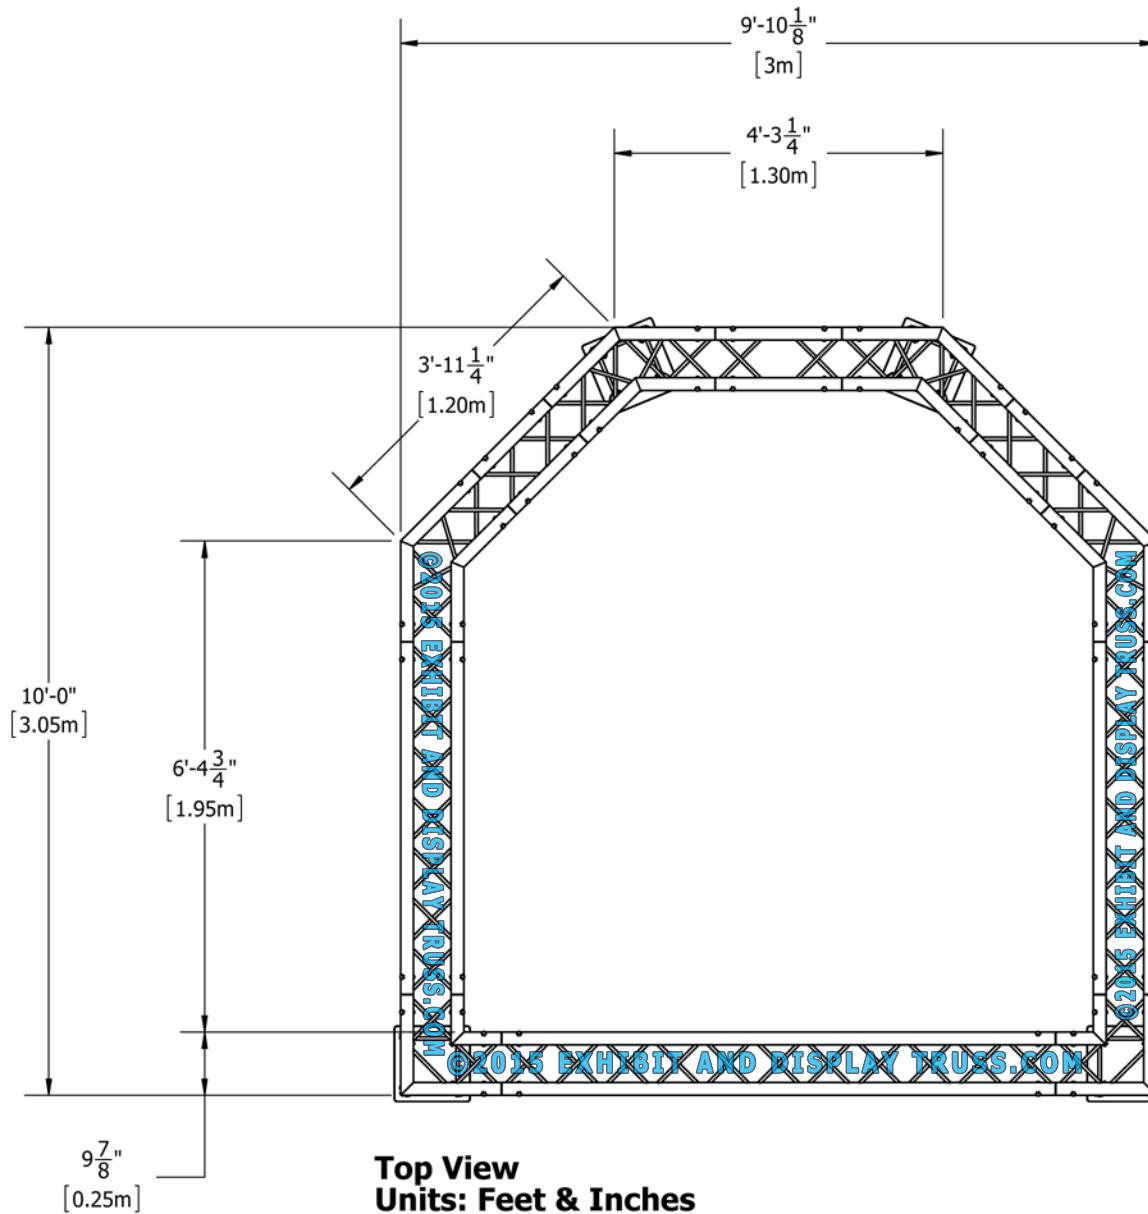

# KIT: A46-104

10" Wide Aluminum Truss. 2" Chords with 1/2" Webs

©2015 EXHIBIT AND DISPLAY TRUSS.COM

Top View  
Units: Feet & Inches  
[Meters]