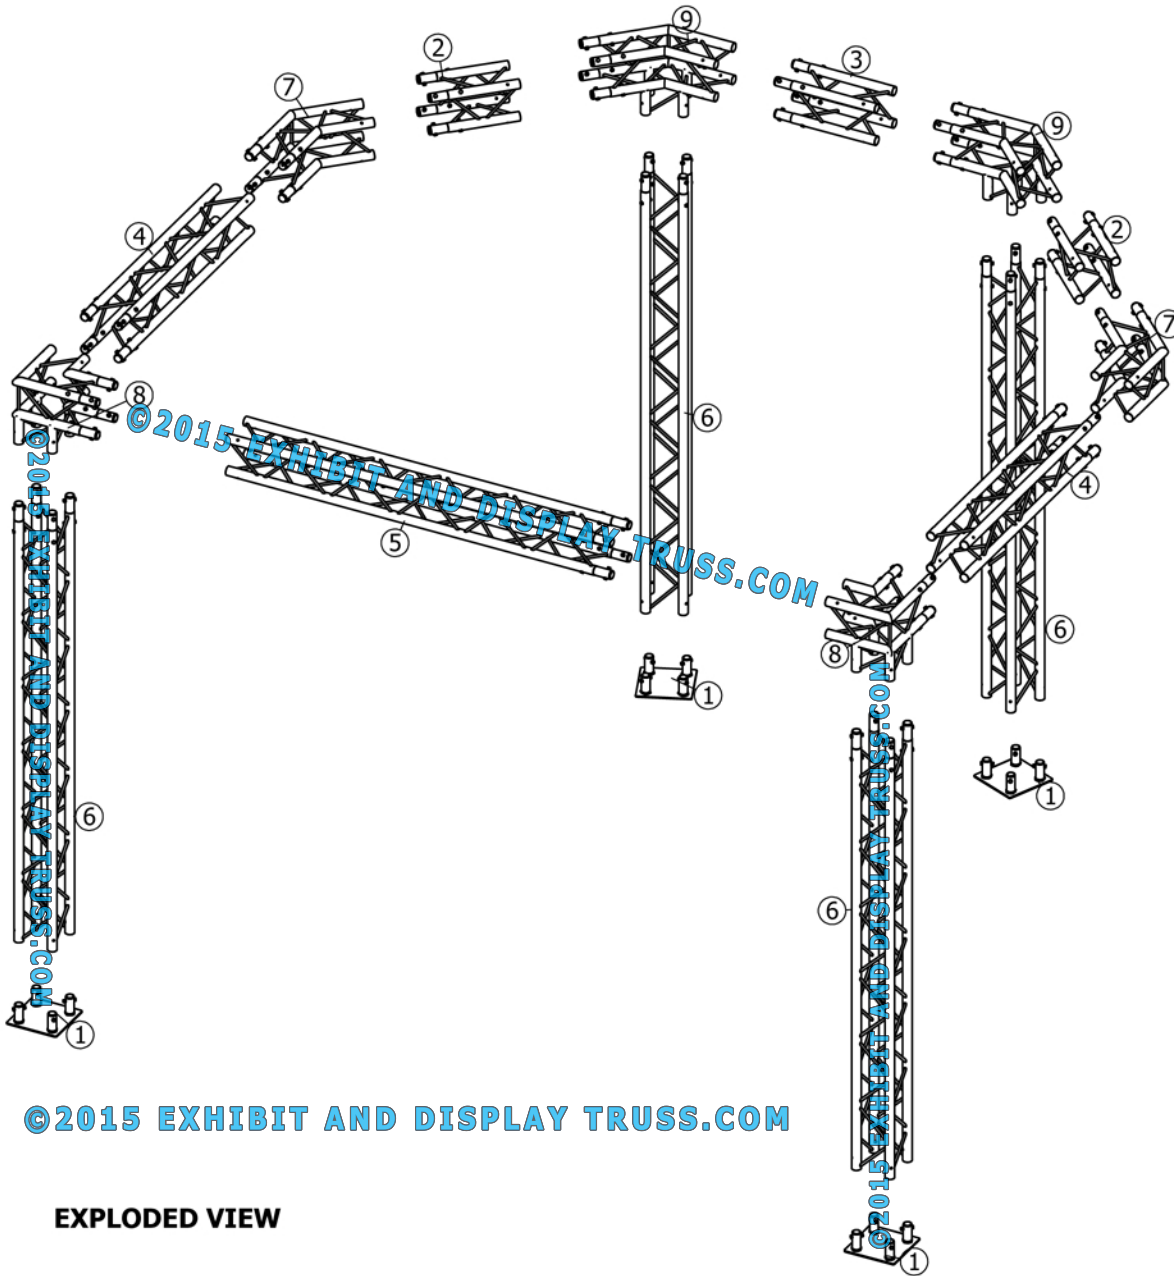

KIT: A46-104

10" Wide Aluminum Truss. 2" Chords with 1/2" Webs

©2015 EXHIBIT AND DISPLAY TRUSS.COM

ITEM NO.	PART NUMBER	DESCRIPTION	QTY.
1	EDT10-BP4	Box Base Plate	4
2	EDT10-B0.4	0.4m Box Truss	2
3	EDT10-B0.5	.5m Box Truss	1
4	EDT10-B1.4	1.4m Box Truss	2
5	EDT10-B2.2	2.2m Box Truss	1
6	EDT10-B2.6	2.6m Box Truss	4
7	EDT10-B2W135	2 Way 135° Junction	2
8	EDT10-B3W90	3 Way 90° Junction	2
9	EDT10-B3W135	3 Way 135° Junction	2

©2015 EXHIBIT AND DISPLAY TRUSS.COM

EXPLODED VIEW

Toll Free: 855-323-4866
 Email: info@exhibitanddisplaytruss.com

ExhibitAndDisplayTruss.com