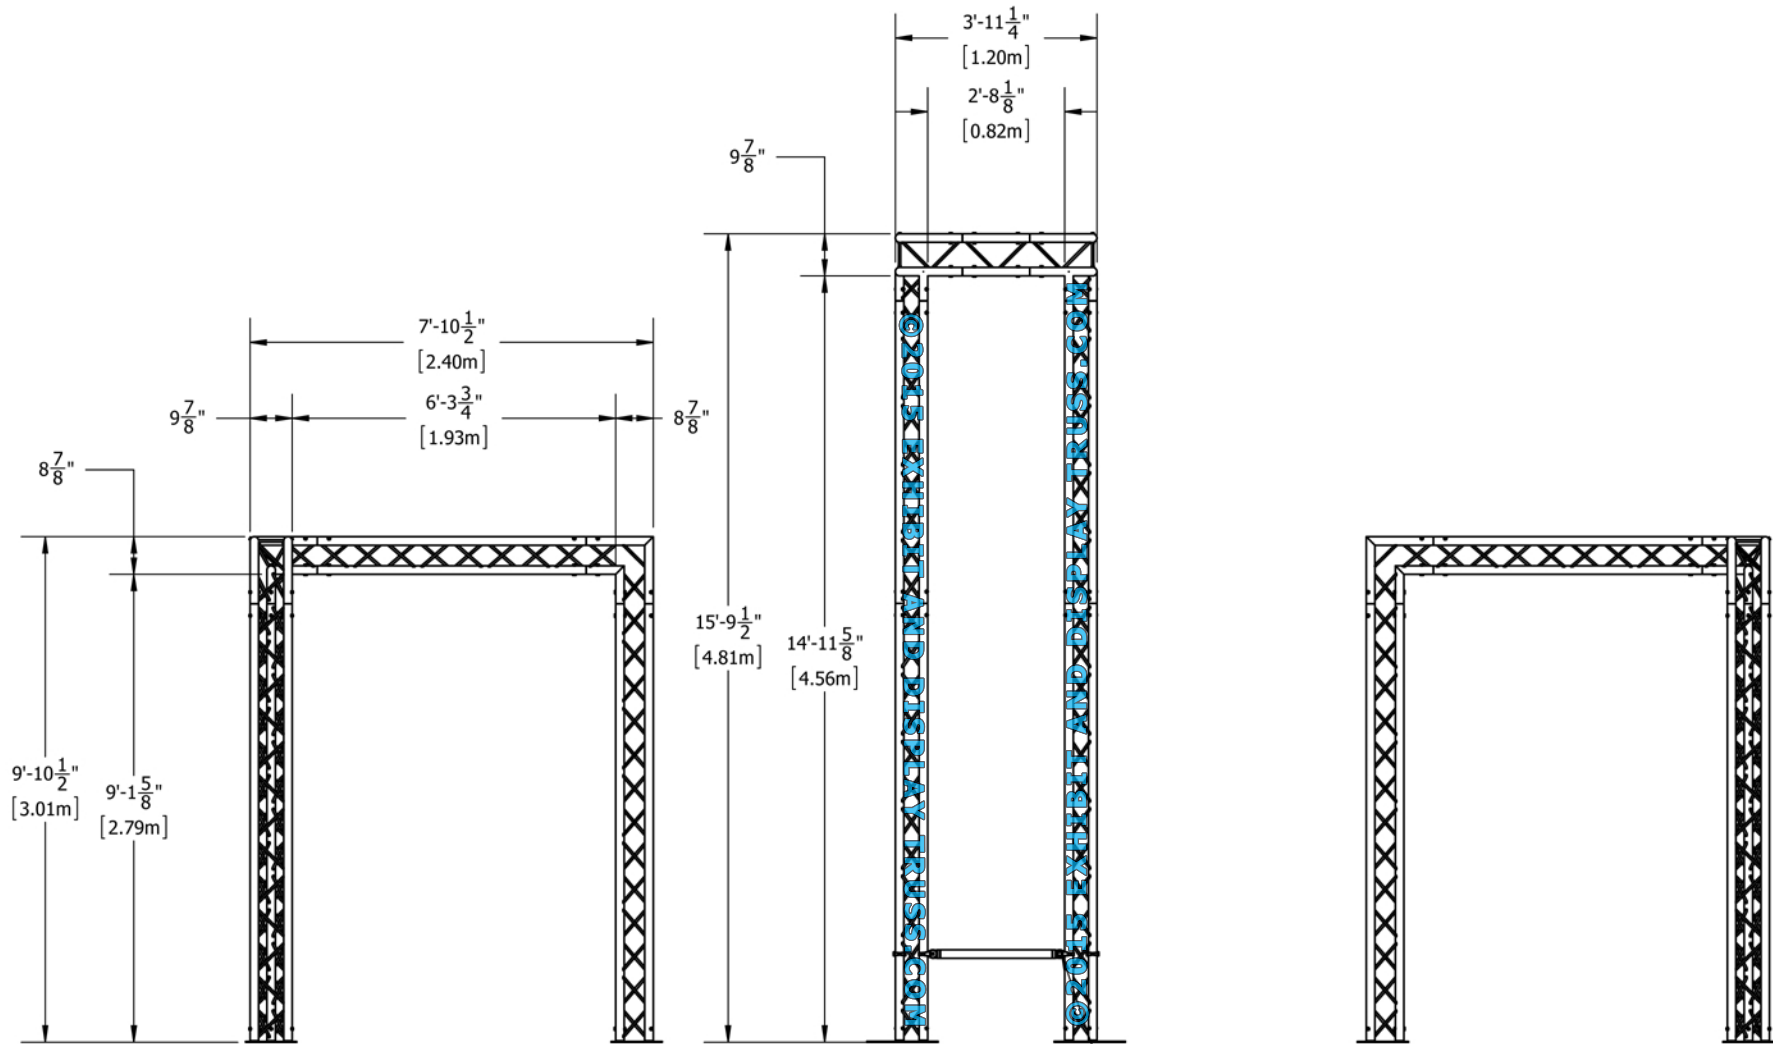

KIT: C33-103

10" Wide Aluminum Truss. 2" Chords with 1\2" Webs

©2015 EXHIBIT AND DISPLAY TRUSS.COM

Front View
Units: Feet & Inches
[Meters]

Extender Hook Clamps allow Single Tube Height to be adjusted vertically.