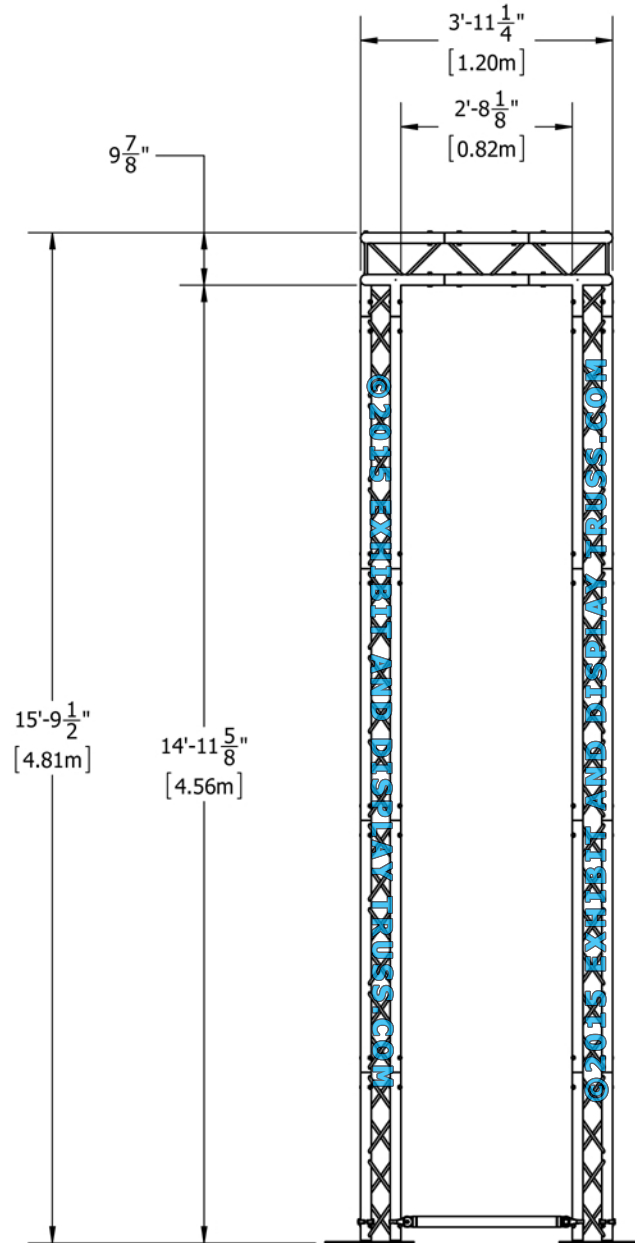

KIT: A43-102

10" Wide Aluminum Truss. 2" Chords with 1/2" Webs

©2015 EXHIBIT AND DISPLAY TRUSS.COM

Front View
Units: Feet & Inches
[Meters]

Toll Free: 855-323-4866
Email: info@exhibitanddisplaytruss.com

ExhibitAndDisplayTruss.com