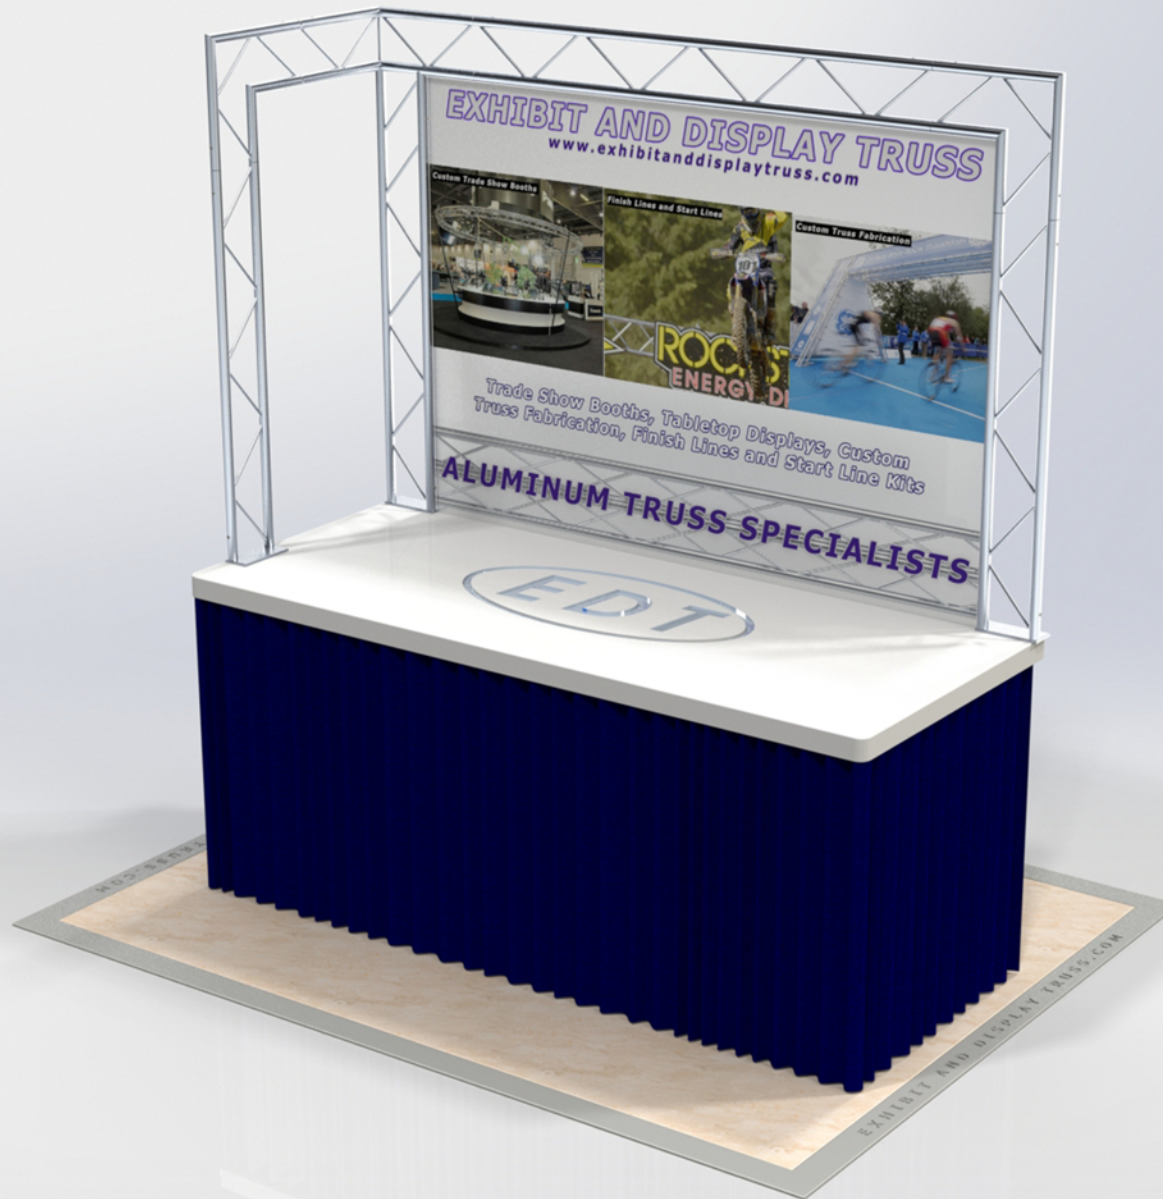

KIT: D3-62

6" Wide Aluminum Truss. 1" Chords with 5/16" Webs

©2015 EXHIBIT AND DISPLAY TRUSS.COM

Toll Free: 855-323-4866
Email: info@exhibitanddisplaytruss.com

ExhibitAndDisplayTruss.com