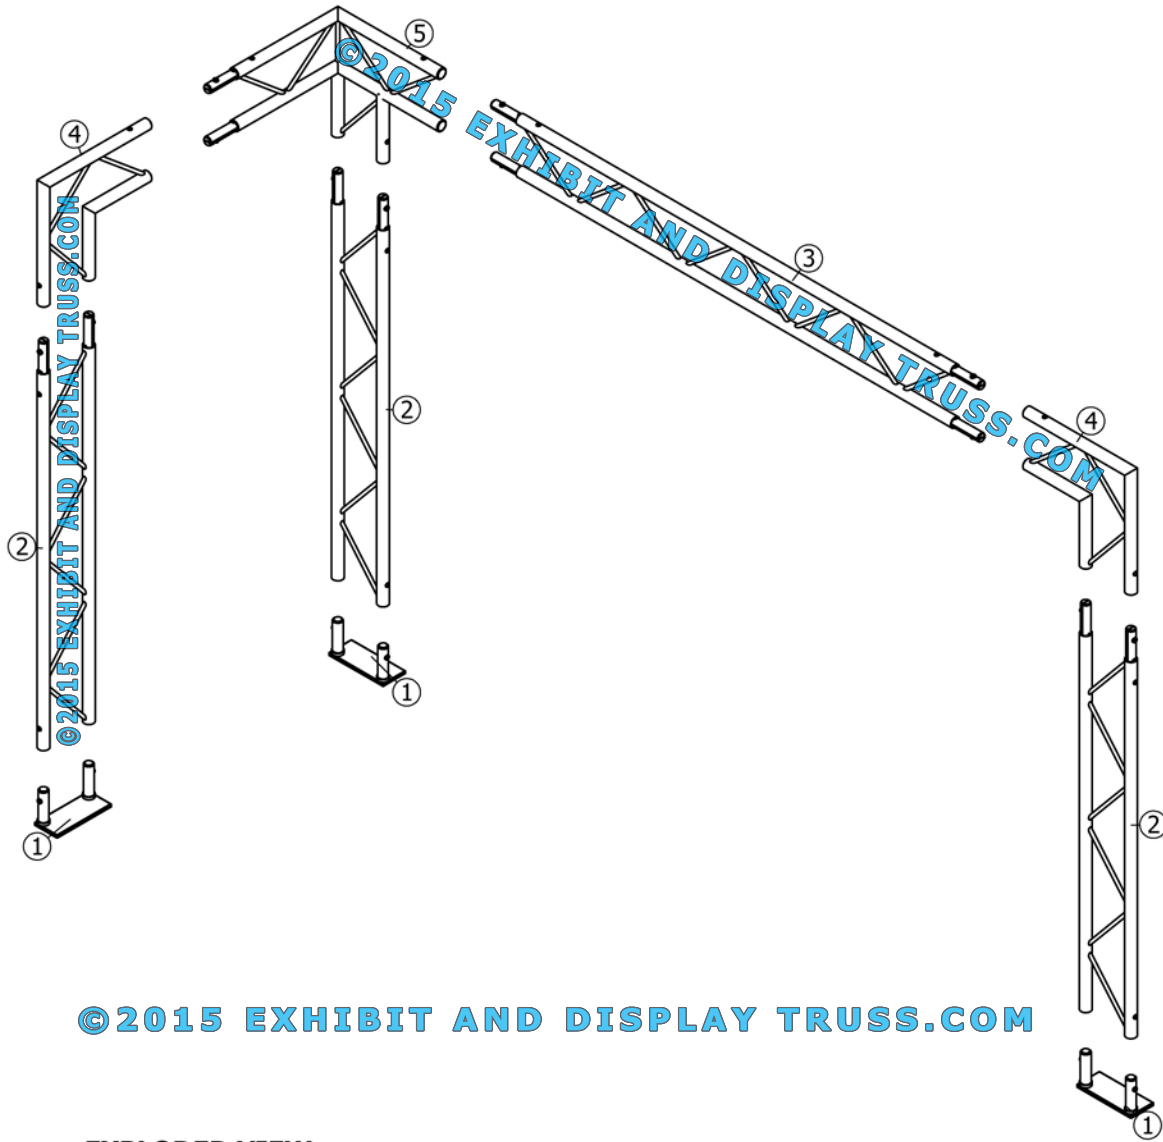

KIT: D3-62

6" Wide Aluminum Truss. 1" Chords with 5/16" Webs

©2015 EXHIBIT AND DISPLAY TRUSS.COM

©2015 EXHIBIT AND DISPLAY TRUSS.COM

EXPLODED VIEW

ITEM NO.	PART NUMBER	DESCRIPTION	QTY.
①	EDT6-BP2c	Ladder Base Plate Custom	3
②	EDT6-L3	3'-0" Ladder Truss	3
③	EDT6-L4	4'-0" Ladder Truss	1
④	EDT6-L2W90H	2 Way 90° Junction Horizontal	2
⑤	EDT6-L3W90R	3 Way 90° Junction Right	1