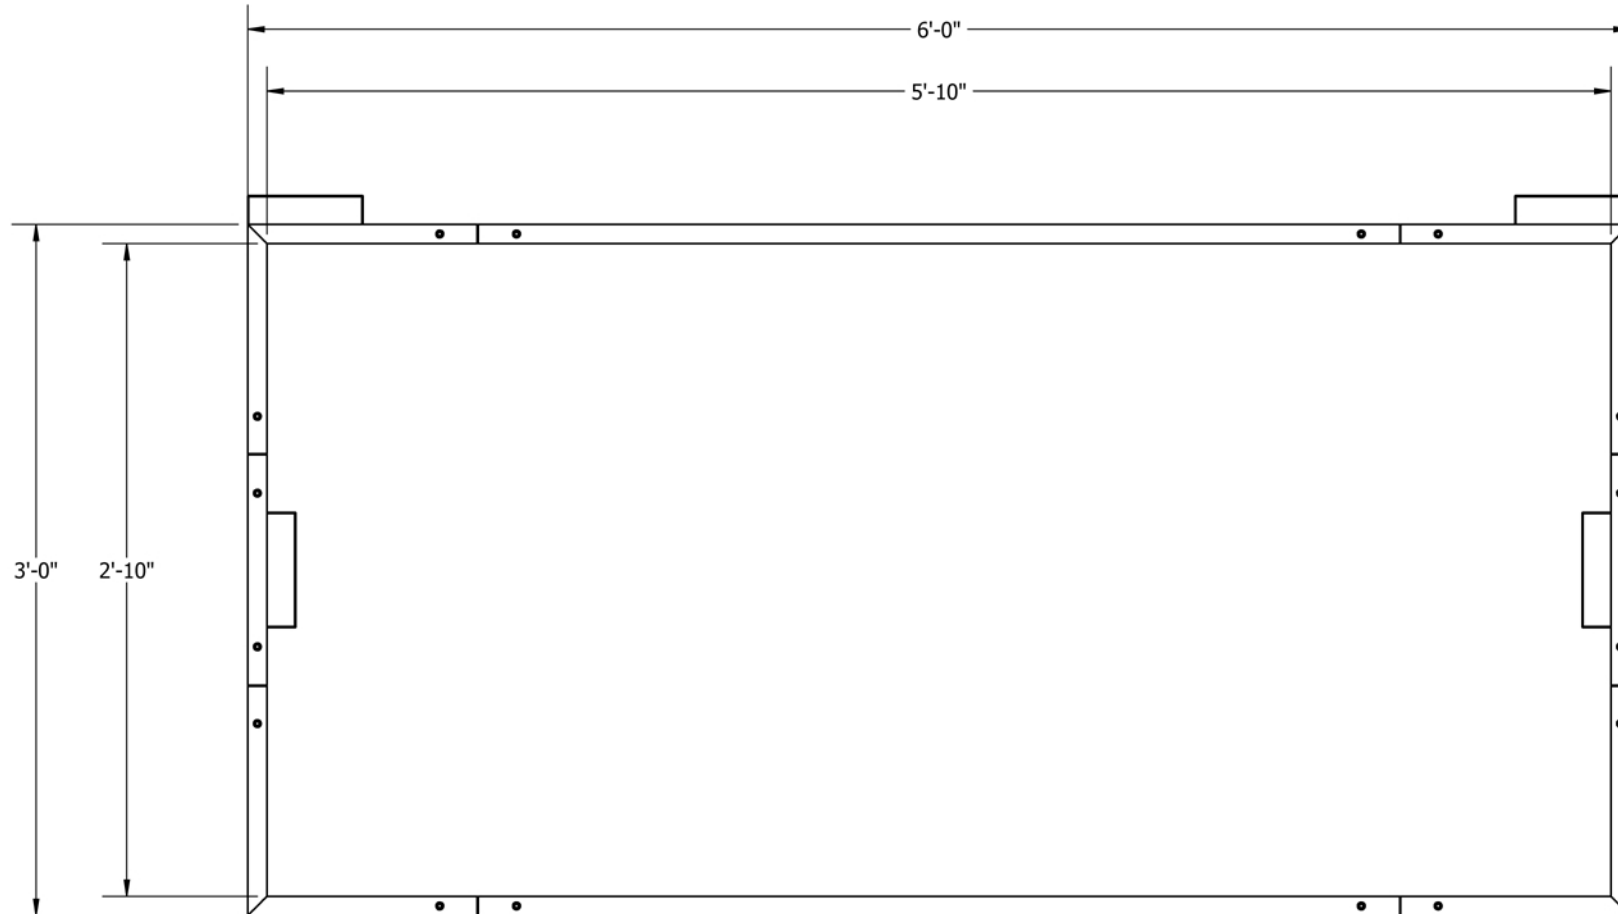

KIT: D2-62

6" Wide Aluminum Truss. 1" Chords with 5/16" Webs

©2015 EXHIBIT AND DISPLAY TRUSS.COM

©2015 EXHIBIT AND DISPLAY TRUSS.COM

TOP VIEW
UNITS: FEET & INCHES

Toll Free: 855-323-4866
Email: info@exhibitanddisplaytruss.com