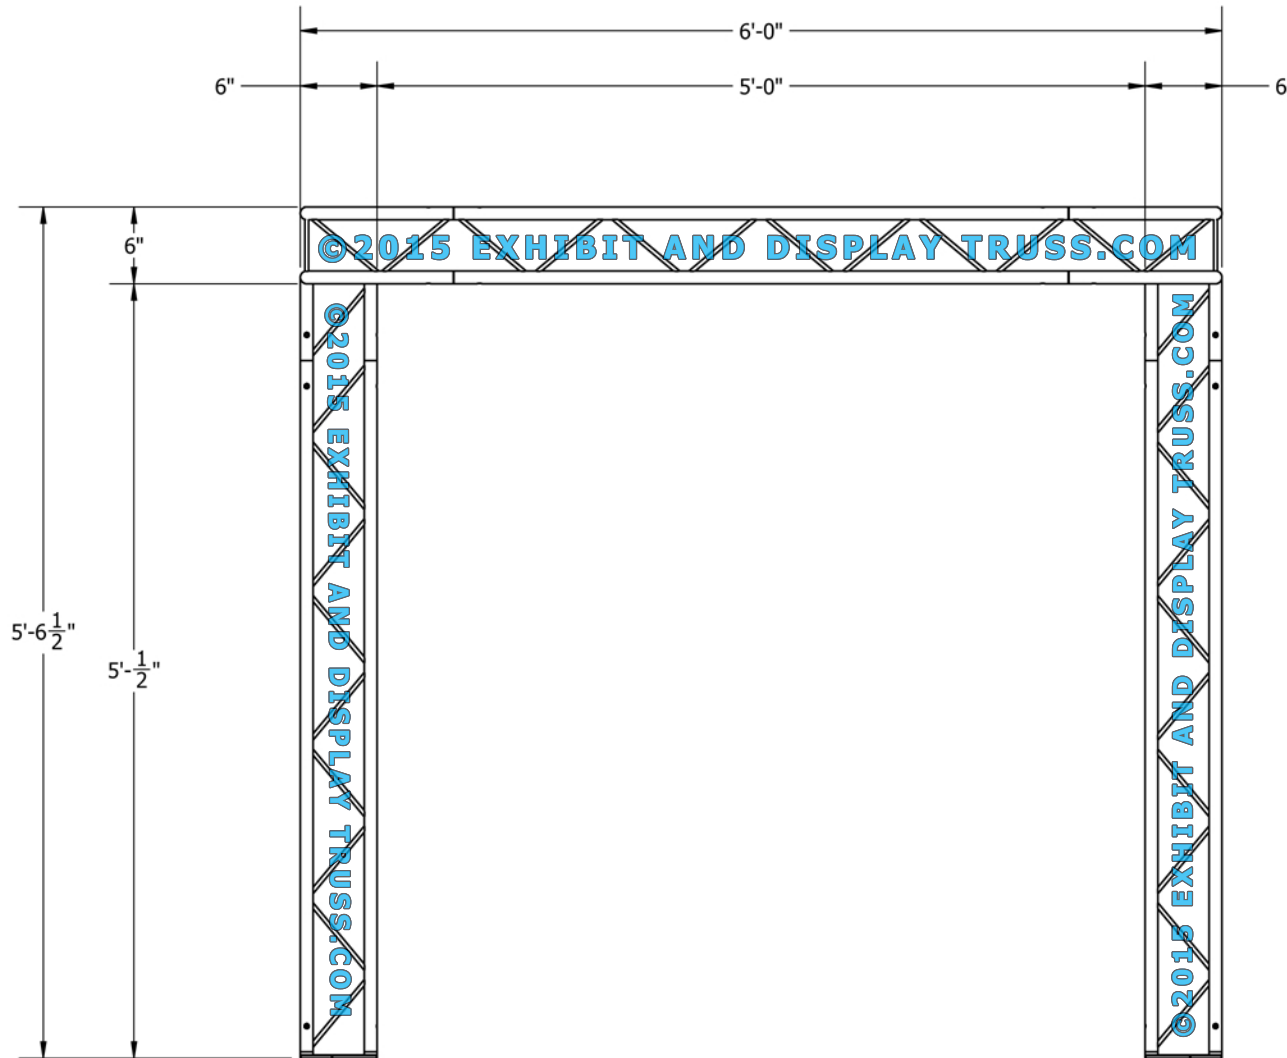

KIT: D2-62

6" Wide Aluminum Truss. 1" Chords with 5/16" Webs

©2015 EXHIBIT AND DISPLAY TRUSS.COM

FRONT VIEW
UNITS: FEET & INCHES

©2015 EXHIBIT AND DISPLAY TRUSS.COM