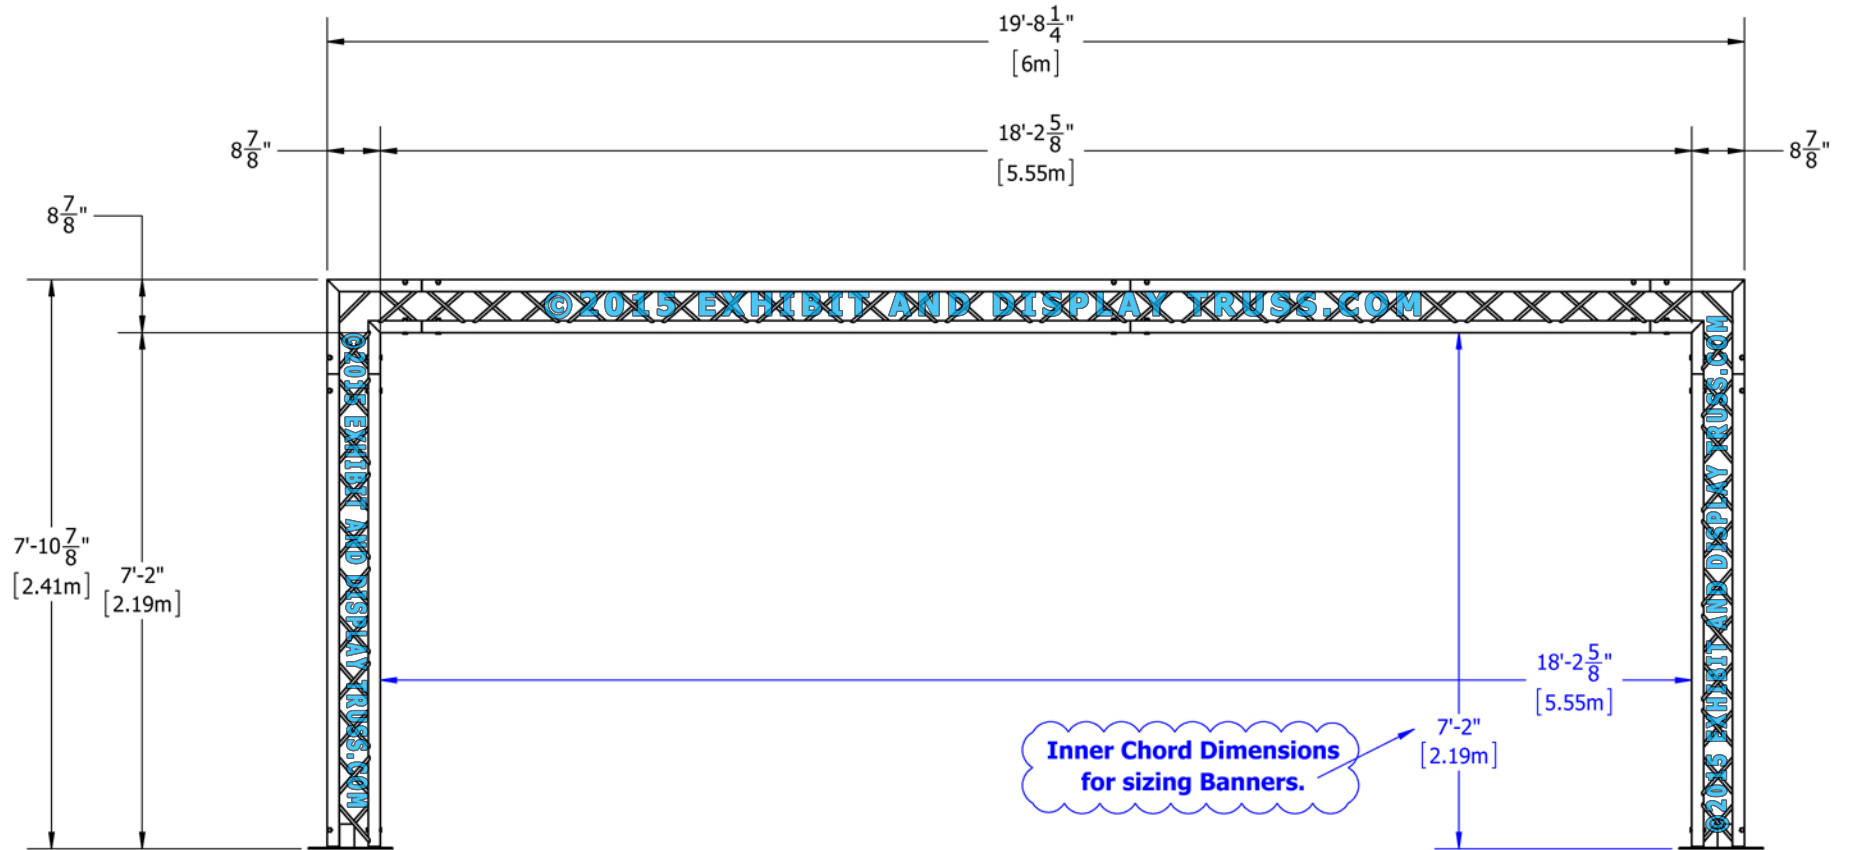

KIT: B40-103

10 Wide Aluminum Truss. 2" Chords with 1/2" Webs

©2015 EXHIBIT AND DISPLAY TRUSS.COM

Front View
Units: Feet & Inches
[Meters]

©2015 EXHIBIT AND DISPLAY TRUSS.COM