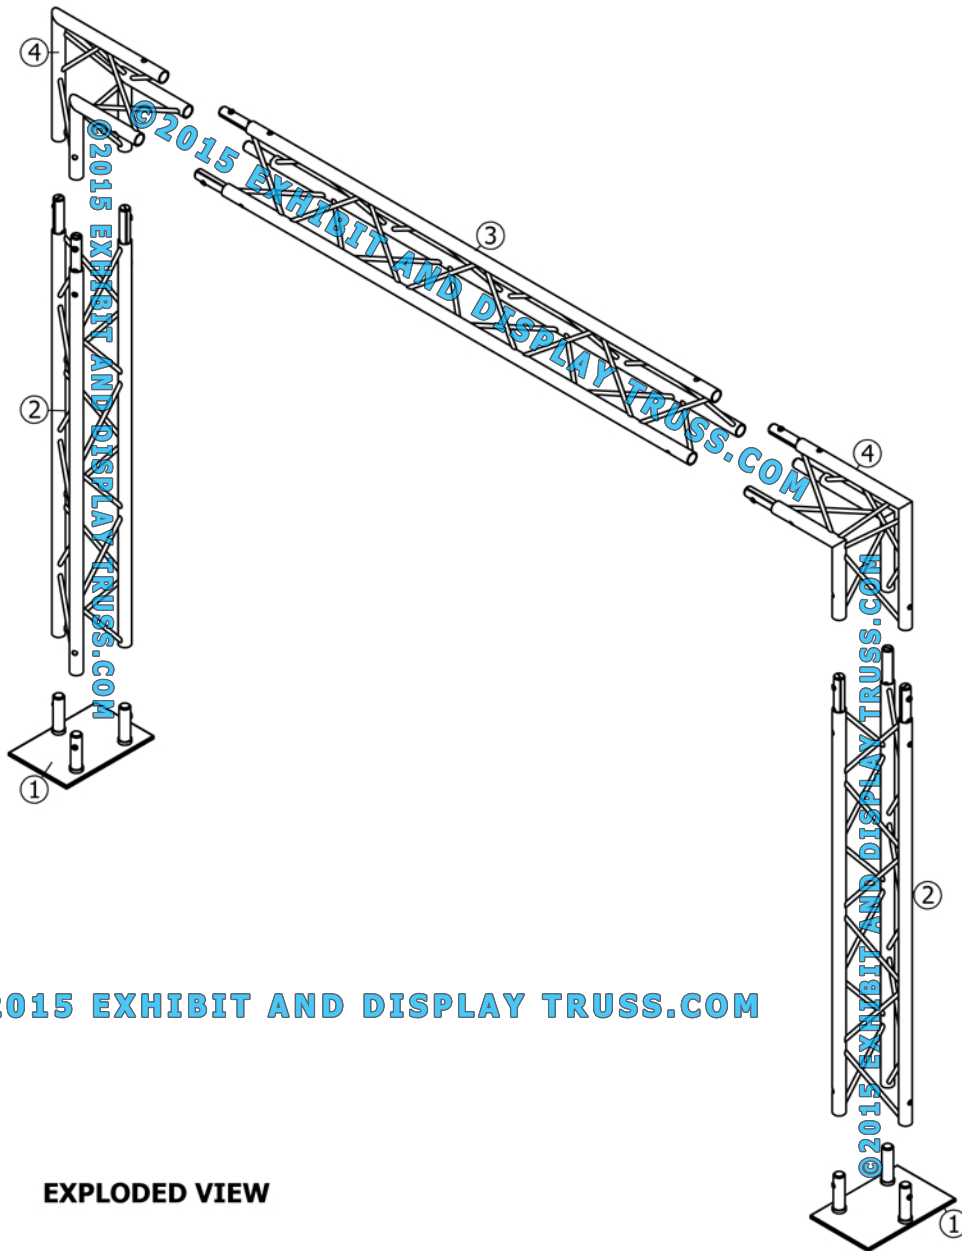

# KIT: D1-63

6" Wide Aluminum Truss. 1" Chords with 5/16" Webs

©2015 EXHIBIT AND DISPLAY TRUSS.COM

**Note:**  
Made for 6' Long Table. Can be expanded for larger tables.  
Height can also be adjusted if required.

©2015 EXHIBIT AND DISPLAY TRUSS.COM

EXPLODED VIEW

ITEM NO.	PART NUMBER	DESCRIPTION	QTY.
①	EDT6-BP3-custom	Tri Base Plate	2
②	EDT6-T3	3'-0" Tri Truss	2
③	EDT6-T4	4'-0" Tri Truss	1
④	EDT6-T2W90AO	2 Way 90° Junction Apex Out	2