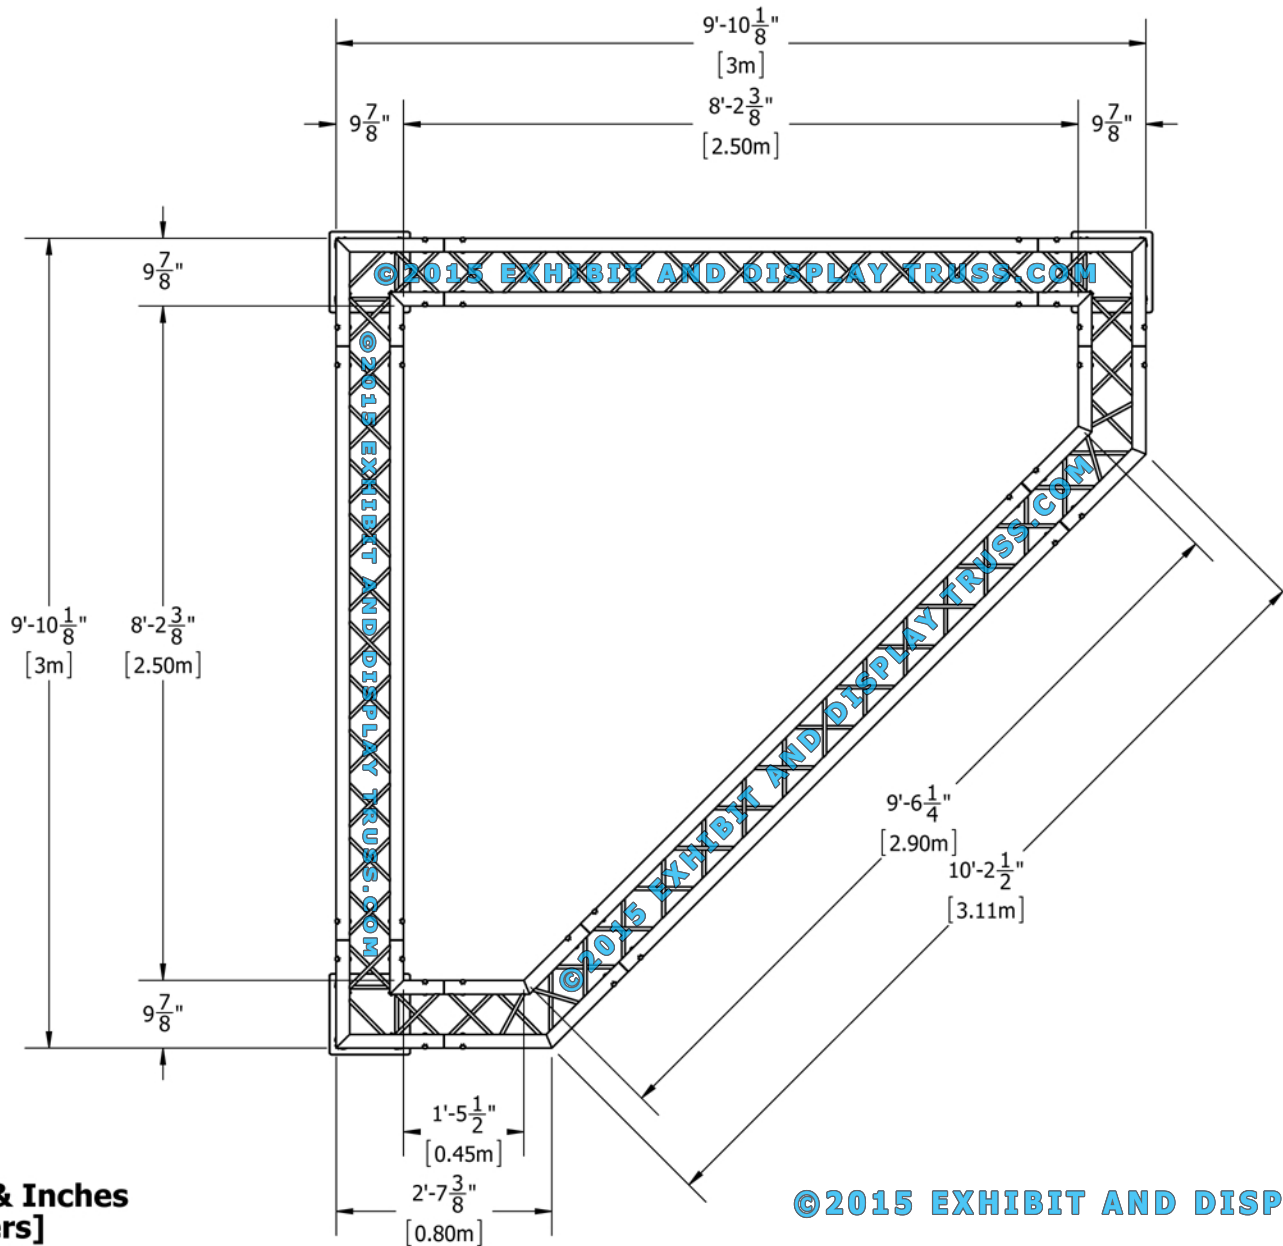

KIT: A40-104

10" Wide Aluminum Truss. 2" Chords with 1/2" Webs

©2015 EXHIBIT AND DISPLAY TRUSS.COM

Top View
Units: Feet & Inches
[Meters]

©2015 EXHIBIT AND DISPLAY TRUSS.COM