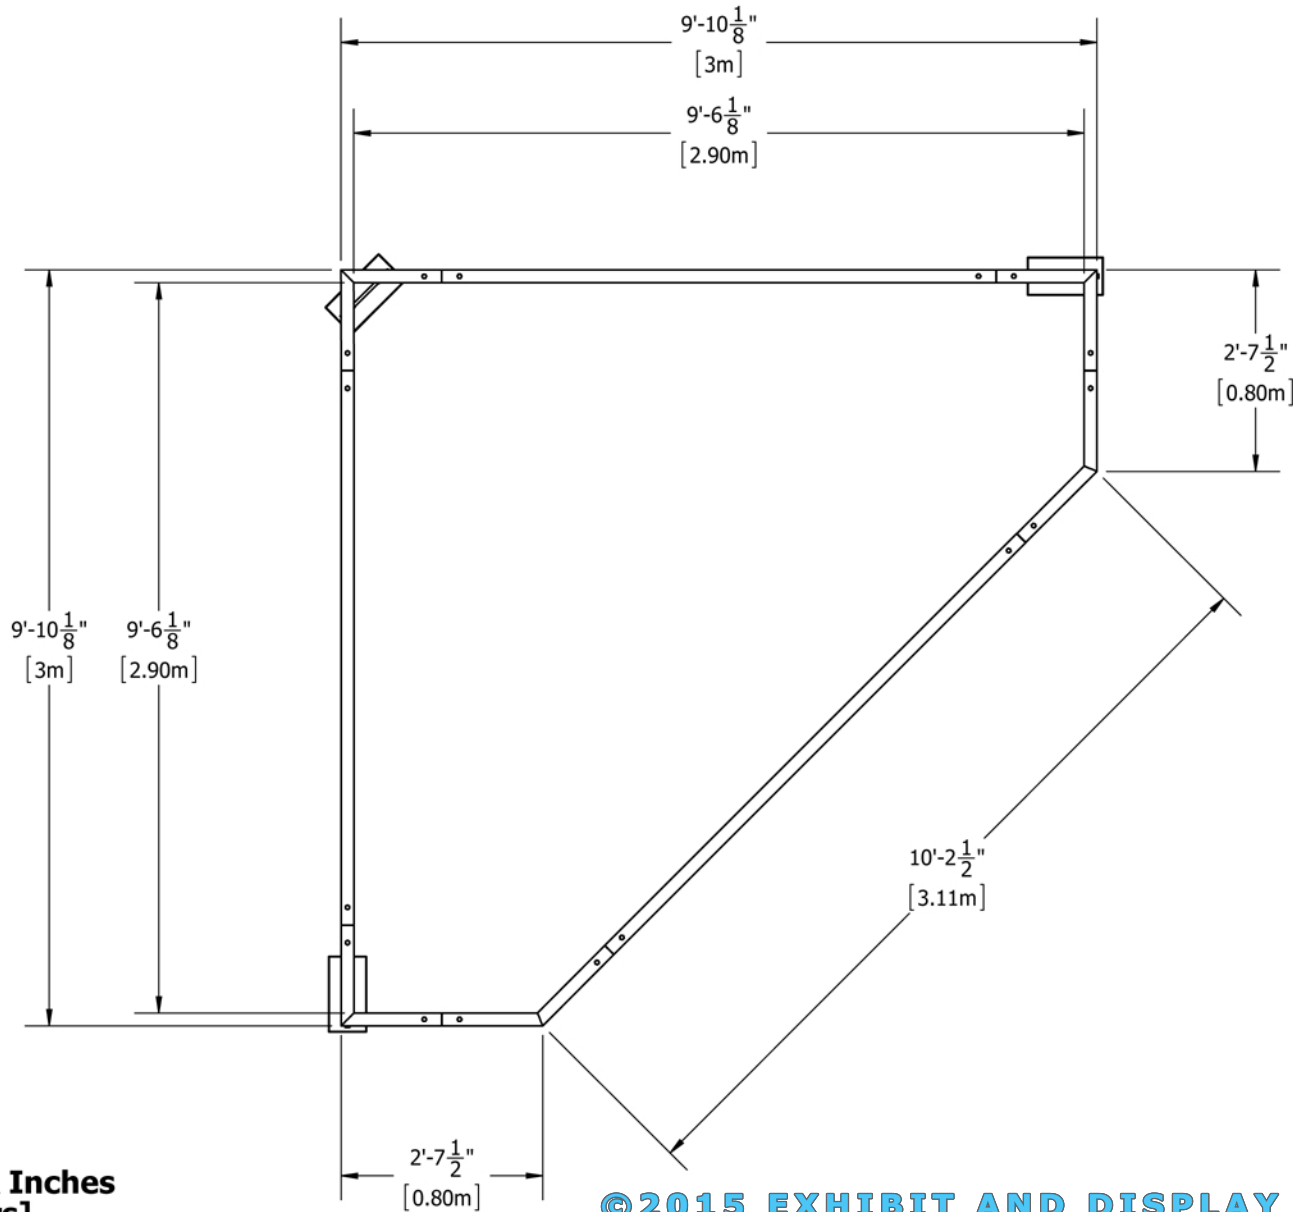

# KIT: A40-102

10" Wide Aluminum Truss. 2" Chords with 1/2" Webs

©2015 EXHIBIT AND DISPLAY TRUSS.COM

Top View  
Units: Feet & Inches  
[Meters]

©2015 EXHIBIT AND DISPLAY TRUSS.COM