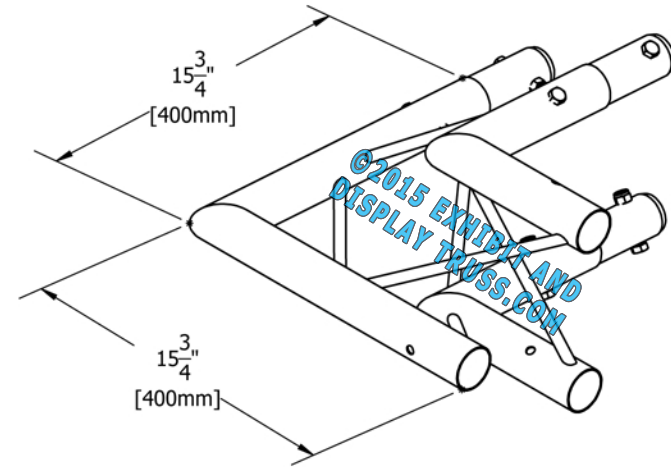

PART: EDT10-T2W90AO

10" Wide Aluminum Truss. 2" Chords with 1/2" Webs

©2015 EXHIBIT AND DISPLAY TRUSS.COM

2 Way 90° Junction Apex Out

Truss Profile

10" Wide Triangle Truss
Ø 2" Chords, Ø1/2" Webs

INSERTS INCLUDED WITH PART