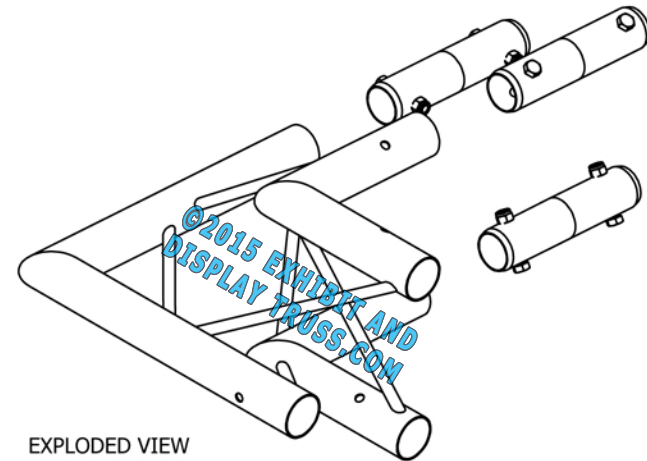

PART: EDT10-T2W90AO

10" Wide Aluminum Truss. 2" Chords with 1/2" Webs

©2015 EXHIBIT AND DISPLAY TRUSS.COM

2 Way 90° Junction Apex Out

Truss Profile

10" Wide Triangle Truss
Ø 2" Chords, Ø1/2" Webs

INSERTS INCLUDED WITH PART

EXPLODED VIEW