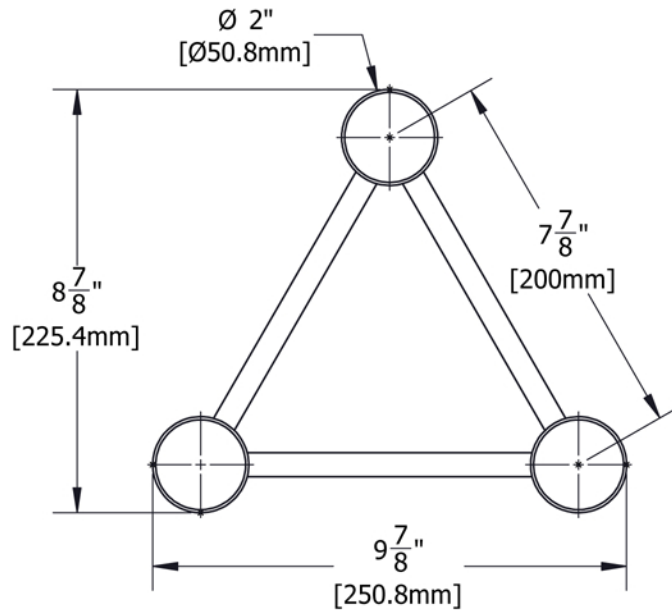

PART: EDT10-T2W90AO

10" Wide Aluminum Truss. 2" Chords with 1/2" Webs

©2015 EXHIBIT AND DISPLAY TRUSS.COM

2 Way 90° Junction Apex Out

Truss Profile

10" Wide Triangle Truss
Ø 2" Chords, Ø1/2" Webs

INSERTS INCLUDED WITH PART