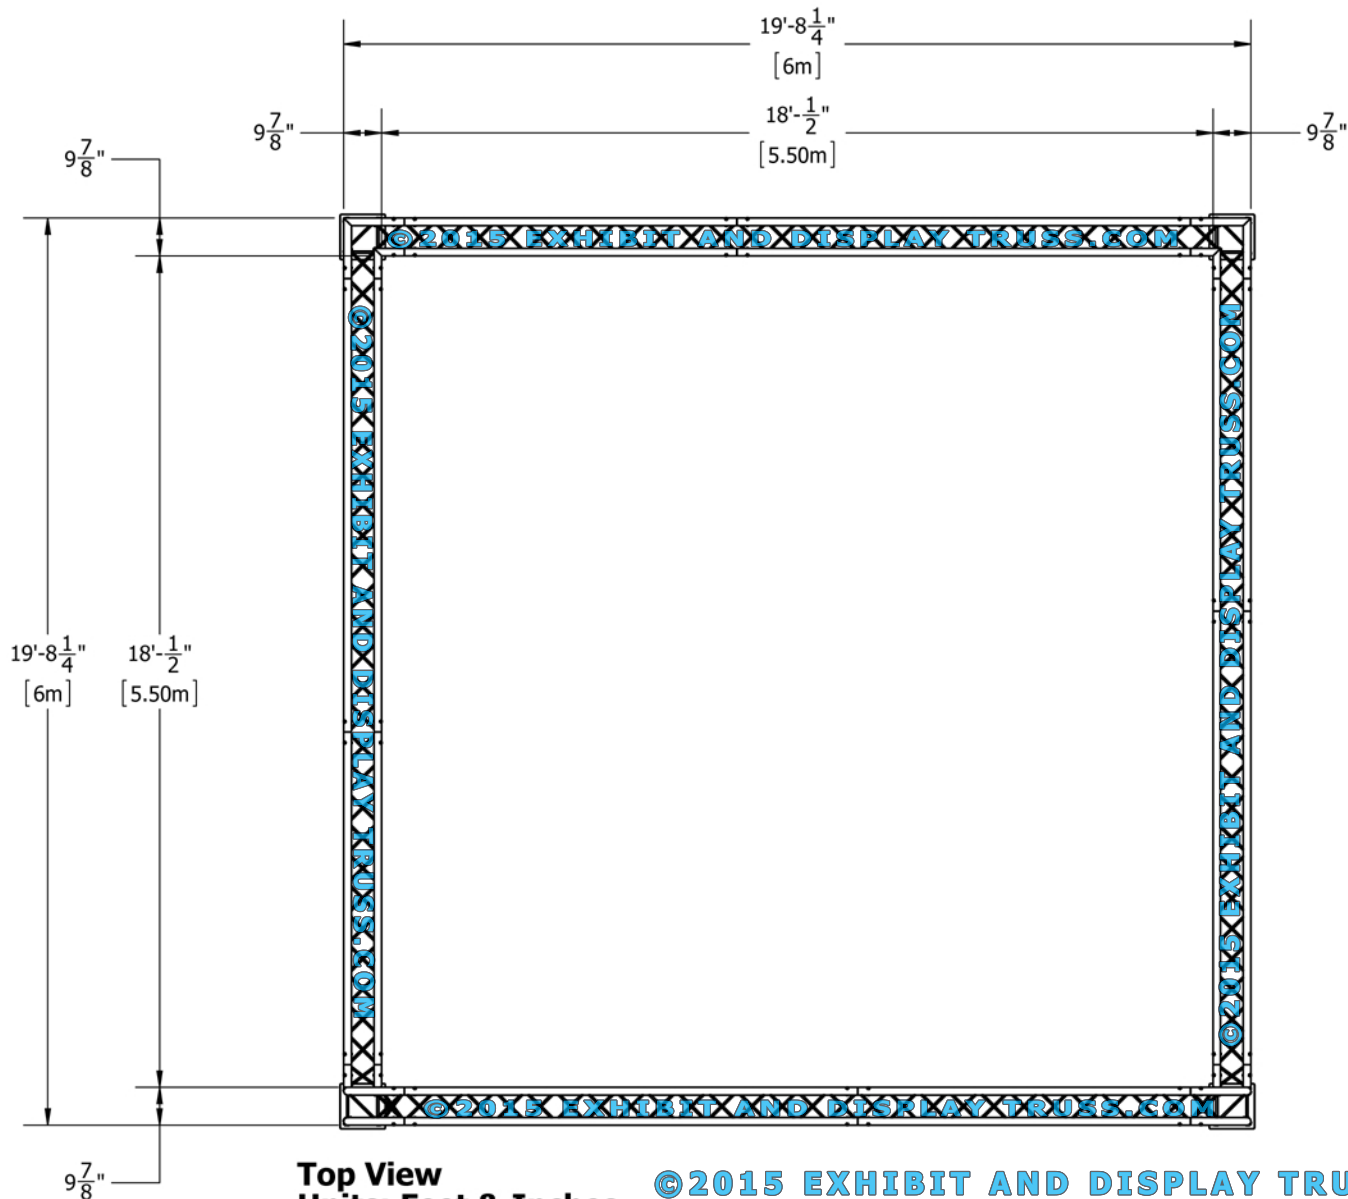

KIT: C32-104

10" Wide Aluminum Truss. 2" Chords with 1/2" Webs

©2015 EXHIBIT AND DISPLAY TRUSS.COM

Top View
Units: Feet & Inches
[Meters]

©2015 EXHIBIT AND DISPLAY TRUSS.COM

Toll Free: 855-323-4866
Email: info@exhibitanddisplaytruss.com