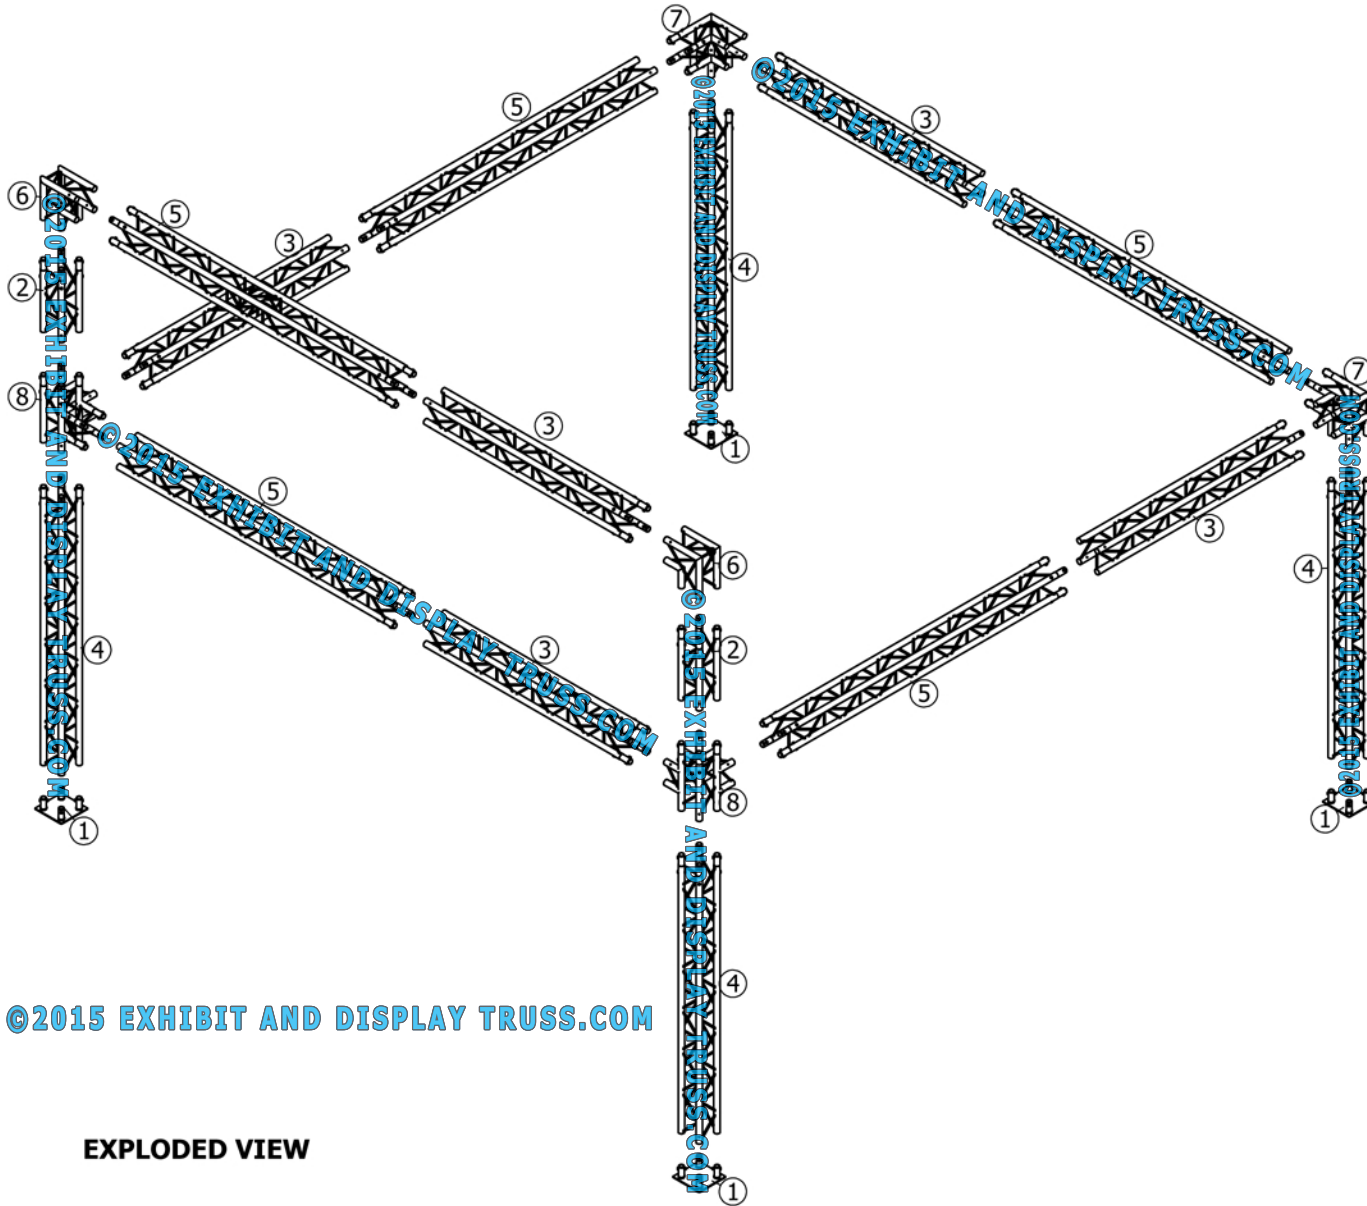

KIT: C32-104

10" Wide Aluminum Truss. 2" Chords with 1/2" Webs

©2015 EXHIBIT AND DISPLAY TRUSS.COM

ITEM NO.	PART NUMBER	DESCRIPTION	QTY.
1	EDT10-BP4	Box Base Plate	4
2	EDT10-B0.6	0.6m Box Truss	2
3	EDT10-B2.2	2.2m Box Truss	5
4	EDT10-B2.6	2.6m Box Truss	4
5	EDT10-B3.0	3.0m Box Truss	5
6	EDT10-B2W90	2 Way 90° Junction	2
7	EDT10-B3W90	3 Way 90° Junction	2
8	EDT10-B4W90	4 Way 90° Junction	2