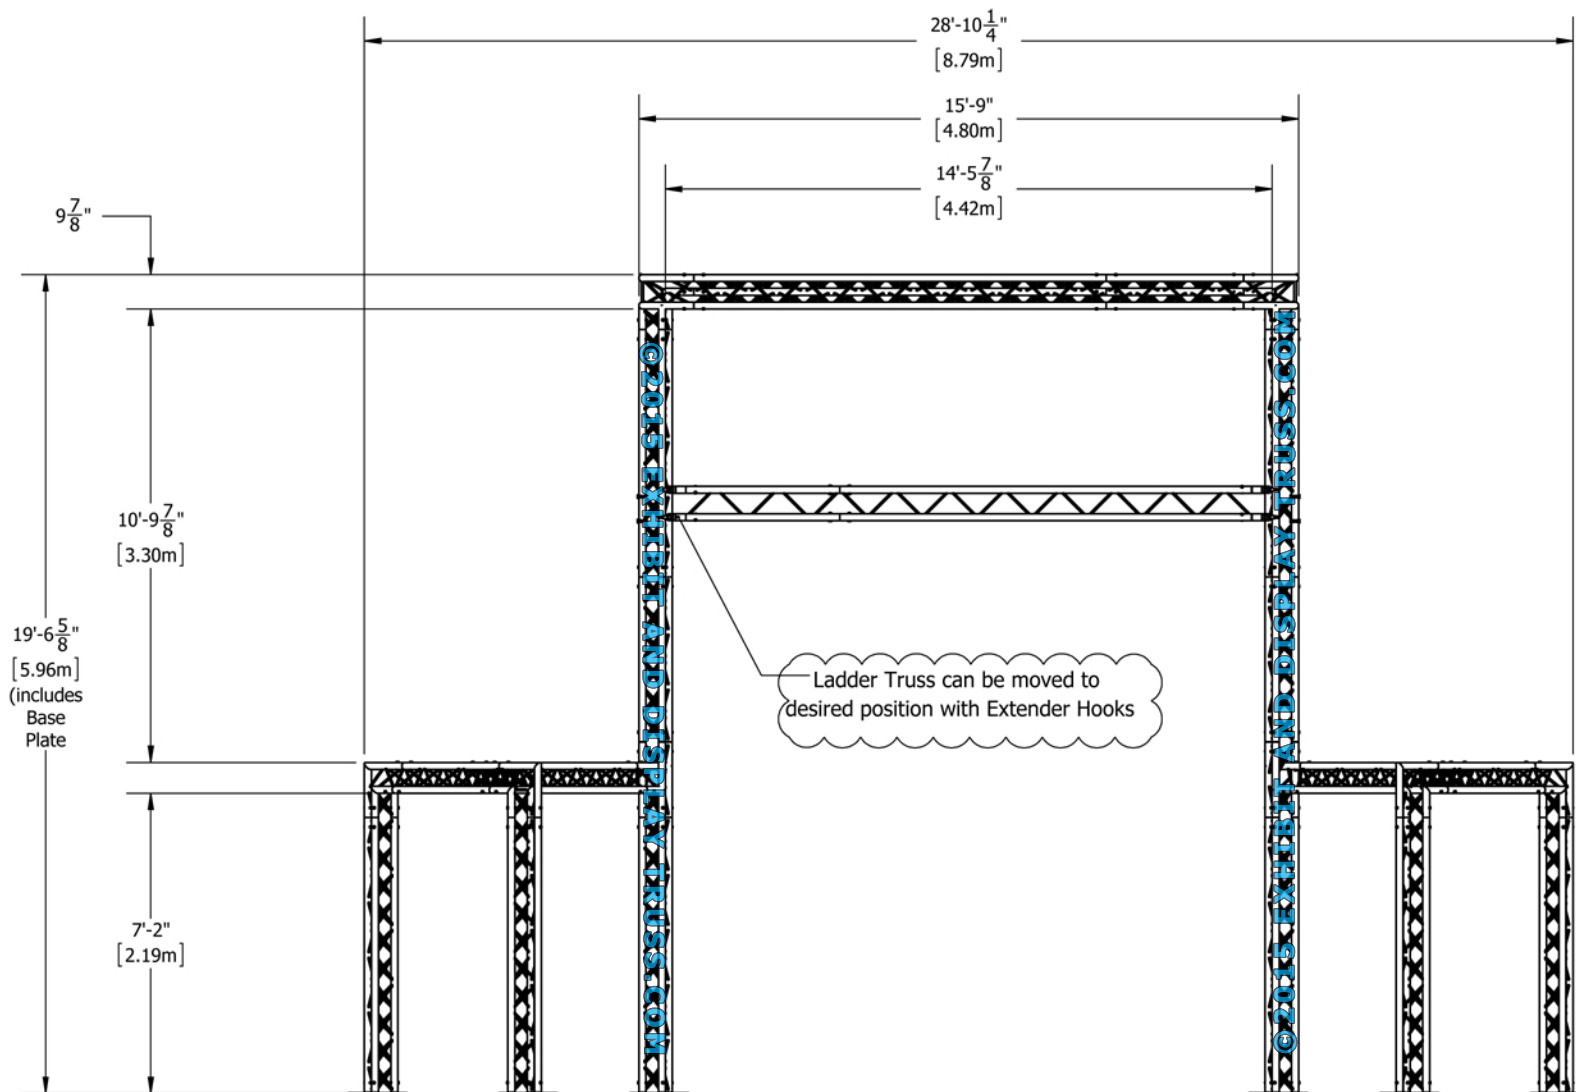

# KIT: C31-103

10" Wide Aluminum Truss. 2" Chords with 1/2" Webs

©2015 EXHIBIT AND DISPLAY TRUSS.COM

Front View  
Units: Feet & Inches  
[Meters]

©2015 EXHIBIT AND DISPLAY TRUSS.COM

Toll Free: 855-323-4866  
Email: [info@exhibitanddisplaytruss.com](mailto:info@exhibitanddisplaytruss.com)